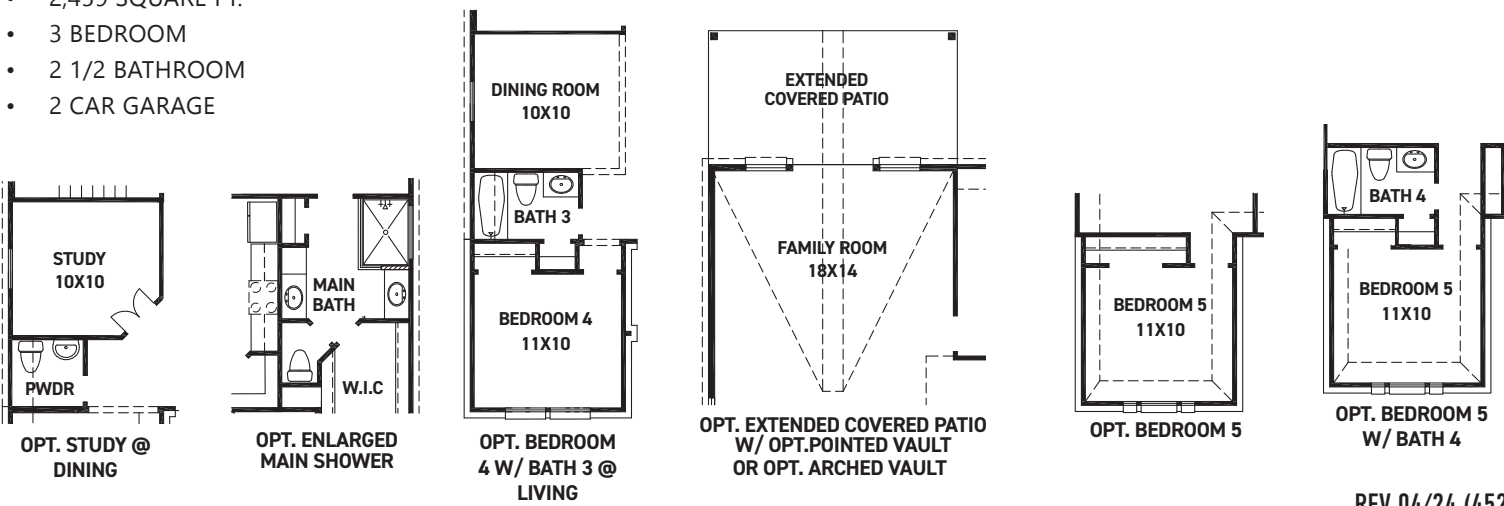

**ELEVATION E**

REV 04/24 (452M)

These drawings are conceptual only and are for the convenience of reference. They should not be relied upon as representations, express or implied, of the final detail of the residences. The builder expressly reserves the right to make modifications, revisions, and changes it deems desirable in its sole and absolute discretion. Dimensions and square footages are approximate and may vary with actual construction. Due to design and footage requirements not all options/elevations are available in all locations.

### FEATURES:

- 2,459 SQUARE FT.
- 3 BEDROOM
- 2 1/2 BATHROOM
- 2 CAR GARAGE

REV 04/24 (452M)

These drawings are conceptual only and are for the convenience of reference. They should not be relied upon as representations, express or implied, of the final detail of the residences. The builder expressly reserves the right to make modifications, revisions, and changes it deems desirable in its sole and absolute discretion. Dimensions and square footages are approximate and may vary with actual construction. Due to design and footage requirements not all options/elevations are available in all locations.