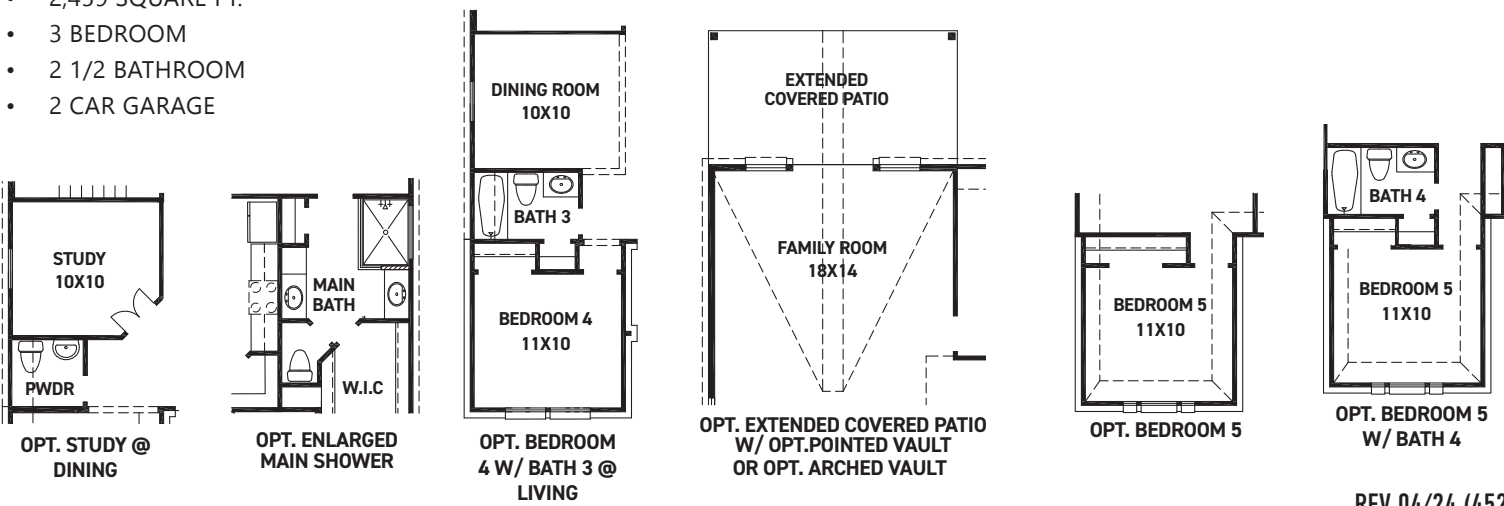

FEATURES:

- 2,459 SQUARE FT.
- 3 BEDROOM
- 2 1/2 BATHROOM
- 2 CAR GARAGE

REV 04/24 (452M)

These drawings are conceptual only and are for the convenience of reference. They should not be relied upon as representations, express or implied, of the final detail of the residences. The builder expressly reserves the right to make modifications, revisions, and changes it deems desirable in its sole and absolute discretion. Dimensions and square footages are approximate and may vary with actual construction. Due to design and footage requirements not all options/elevations are available in all locations.

newmarkhomes.com