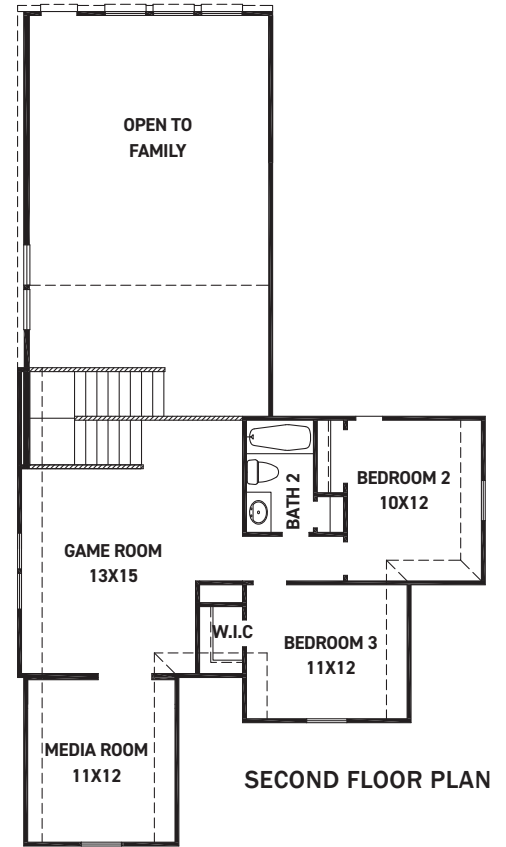

**ELEVATION E**

REV 04/24 (452M)

These drawings are conceptual only and are for the convenience of reference. They should not be relied upon as representations, express or implied, of the final detail of the residences. The builder expressly reserves the right to make modifications, revisions, and changes it deems desirable in its sole and absolute discretion. Dimensions and square footages are approximate and may vary with actual construction. Due to design and footage requirements not all options/elevations are available in all locations.

### FEATURES:

- 2,459 SQUARE FT.
- 3 BEDROOM
- 2 1/2 BATHROOM
- 2 CAR GARAGE

REV 04/24 (452M)

These drawings are conceptual only and are for the convenience of reference. They should not be relied upon as representations, express or implied, of the final detail of the residences. The builder expressly reserves the right to make modifications, revisions, and changes it deems desirable in its sole and absolute discretion. Dimensions and square footages are approximate and may vary with actual construction. Due to design and footage requirements not all options/elevations are available in all locations.