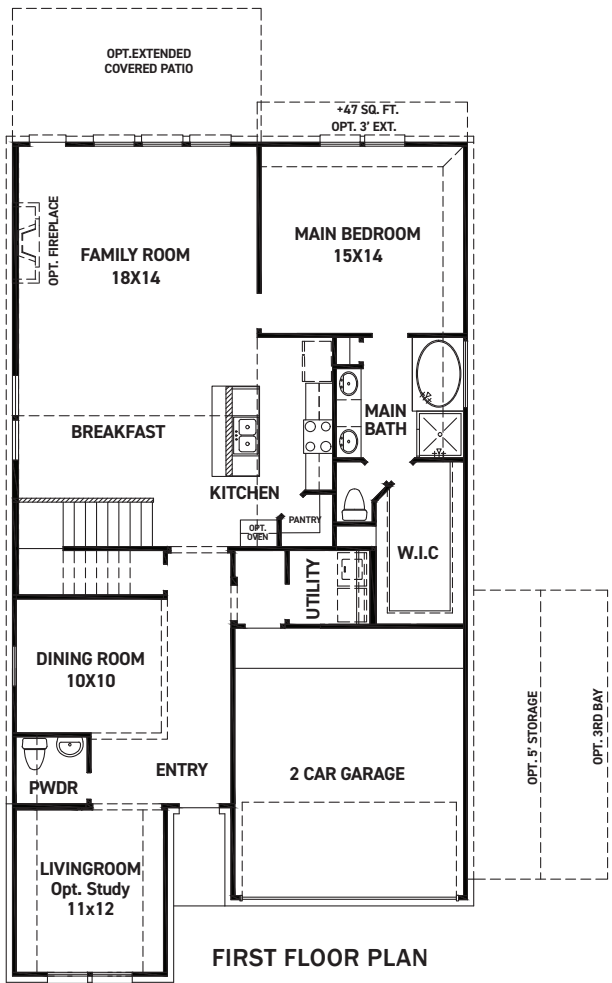

FEATURES:

- 2,459 SQUARE FT.
- 3 BEDROOM
- 2 1/2 BATHROOM
- 2 CAR GARAGE

REV 04/24 (452M)

These drawings are conceptual only and are for the convenience of reference. They should not be relied upon as representations, express or implied, of the final detail of the residences. The builder expressly reserves the right to make modifications, revisions, and changes it deems desirable in its sole and absolute discretion. Dimensions and square footages are approximate and may vary with actual construction. Due to design and footage requirements not all options/elevations are available in all locations.

newmarkhomes.com