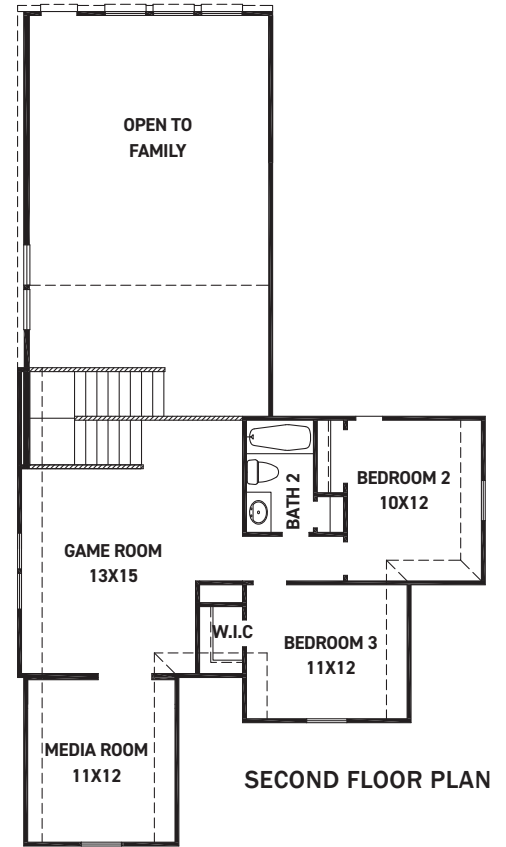

FEATURES:

- 2,459 SQUARE FT.
- 3 BEDROOM
- 2 1/2 BATHROOM
- 2 CAR GARAGE

REV 04/24 (452M)

These drawings are conceptual only and are for the convenience of reference. They should not be relied upon as representations, express or implied, of the final detail of the residences. The builder expressly reserves the right to make modifications, revisions, and changes it deems desirable in its sole and absolute discretion. Dimensions and square footages are approximate and may vary with actual construction. Due to design and footage requirements not all options/elevations are available in all locations.

newmarkhomes.com