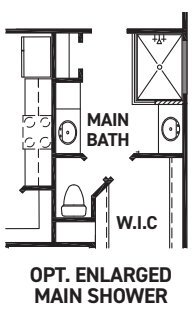

newmarkhomes.com

July 15, 2024

Montague

FIRST FLOOR PLAN

SECOND FLOOR PLAN

FEATURES:

- 2,259 SQUARE FT.
- 3 BEDROOM
- 2 1/2 BATHROOM
- 2 CAR GARAGE

REV 04/24 (451M)