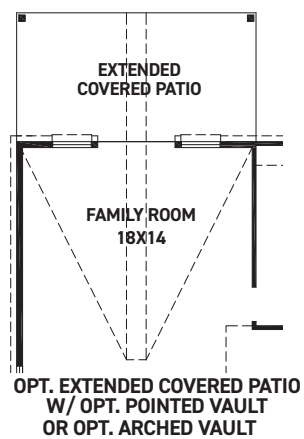

newmarkhomes.com

July 15, 2024

Montague

FIRST FLOOR PLAN

SECOND FLOOR PLAN

FEATURES:

- 2,259 SQUARE FT.
- 3 BEDROOM
- 2 1/2 BATHROOM
- 2 CAR GARAGE

REV 04/24 (451M)