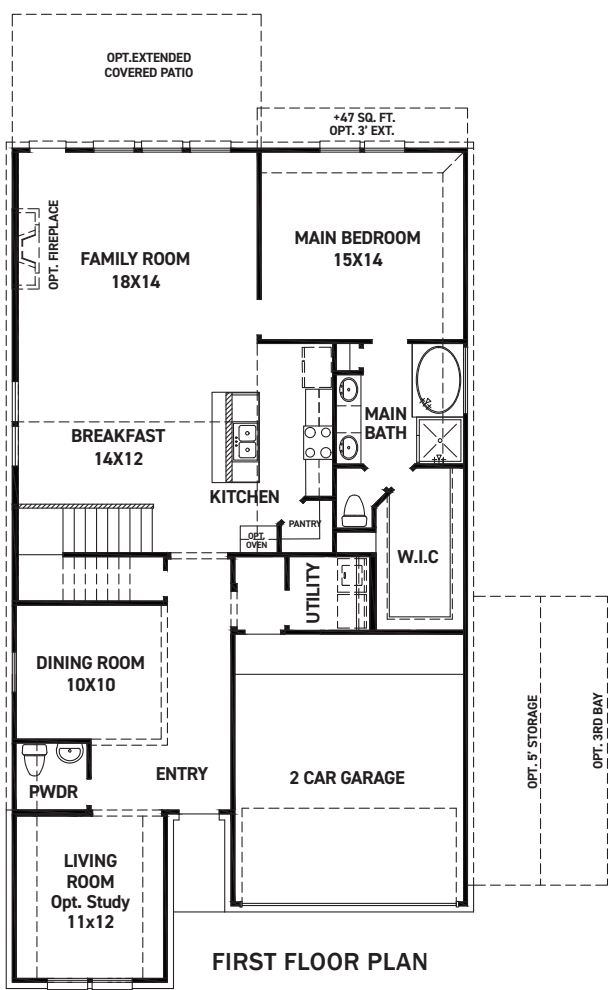

Montague

ELEVATION A

ELEVATION B

ELEVATION C

ELEVATION D

ELEVATION E

REV 04/24 (45

These drawings are conceptual only and are for the convenience of reference. They should not be relied upon as representations, express or implied, of the final detail of the residences. The builder expressly reserves the right to make modifications, revisions, and changes it deems desirable in its sole and absolute discretion. Dimensions and square footages are approximate and may vary with actual construction. Due to design and footage requirements not all options/elevations are available in all locations.

newmarkhomes.com

July 15, 2024

Montague

FIRST FLOOR PLAN

SECOND FLOOR PLAN

FEATURES:

- 2,259 SQUARE FT.
- 3 BEDROOM
- 2 1/2 BATHROOM
- 2 CAR GARAGE

REV 04/24 (451M)