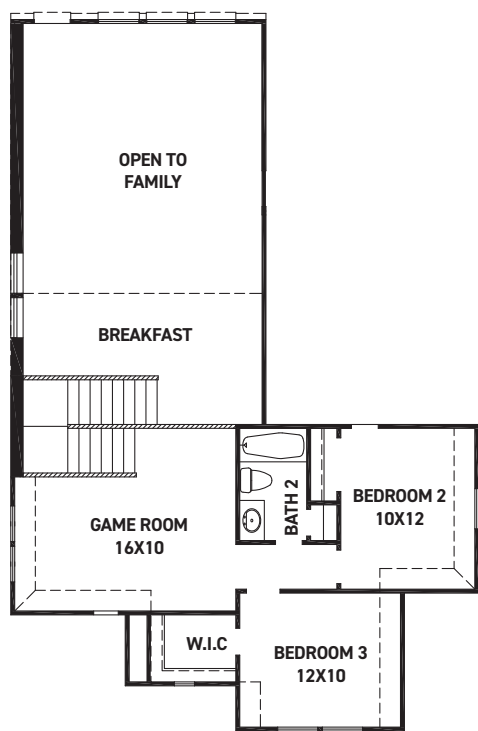

newmarkhomes.com

July 15, 2024

Montague

FIRST FLOOR PLAN

SECOND FLOOR PLAN

FEATURES:

- 2,259 SQUARE FT.
- 3 BEDROOM
- 2 1/2 BATHROOM
- 2 CAR GARAGE

REV 04/24 (451M)