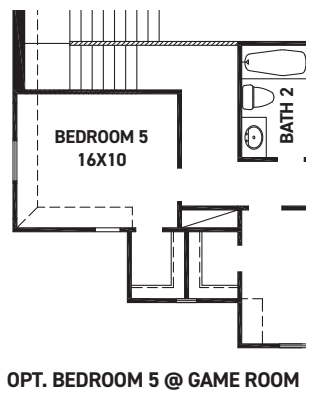

newmarkhomes.com

July 15, 2024

Montague

FIRST FLOOR PLAN

SECOND FLOOR PLAN

FEATURES:

- 2,259 SQUARE FT.
- 3 BEDROOM
- 2 1/2 BATHROOM
- 2 CAR GARAGE

REV 04/24 (451M)