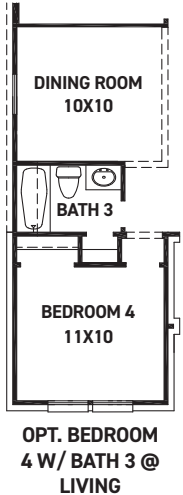

newmarkhomes.com

July 15, 2024

Montague

FIRST FLOOR PLAN

SECOND FLOOR PLAN

FEATURES:

- 2,259 SQUARE FT.
- 3 BEDROOM
- 2 1/2 BATHROOM
- 2 CAR GARAGE

REV 04/24 (451M)