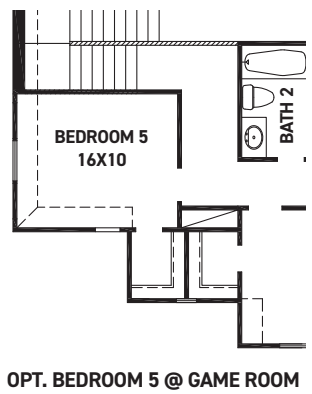

newmarkhomes.com

Montague

FIRST FLOOR PLAN

SECOND FLOOR PLAN

FEATURES:

- 2,259 SQUARE FT.
- 3 BEDROOM
- 2 1/2 BATHROOM
- 2 CAR GARAGE

REV 04/24 (451M)

These drawings are conceptual only and are for the convenience of reference. They should not be relied upon as representations, express or implied, of the final detail of the residences. The builder expressly reserves the right to make modifications, revisions, and changes it deems desirable in its sole and absolute discretion. Dimensions and square footages are approximate and may vary with actual construction. Due to design and footage requirements not all options/elevations are available in all locations.