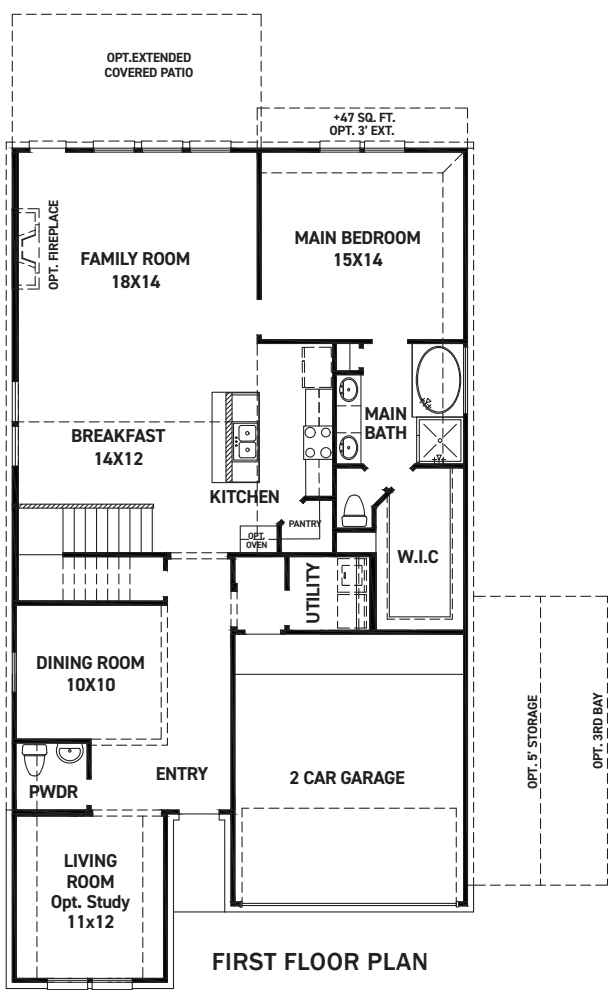

Montague

ELEVATION A

ELEVATION B

ELEVATION C

ELEVATION D

ELEVATION E

REV 04/24 (45

These drawings are conceptual only and are for the convenience of reference. They should not be relied upon as representations, express or implied, of the final detail of the residences. The builder expressly reserves the right to make modifications, revisions, and changes it deems desirable in its sole and absolute discretion. Dimensions and square footages are approximate and may vary with actual construction. Due to design and footage requirements not all options/elevations are available in all locations.

newmarkhomes.com

Montague

FIRST FLOOR PLAN

SECOND FLOOR PLAN

FEATURES:

- 2,259 SQUARE FT.
- 3 BEDROOM
- 2 1/2 BATHROOM
- 2 CAR GARAGE

REV 04/24 (451M)

These drawings are conceptual only and are for the convenience of reference. They should not be relied upon as representations, express or implied, of the final detail of the residences. The builder expressly reserves the right to make modifications, revisions, and changes it deems desirable in its sole and absolute discretion. Dimensions and square footages are approximate and may vary with actual construction. Due to design and footage requirements not all options/elevations are available in all locations.