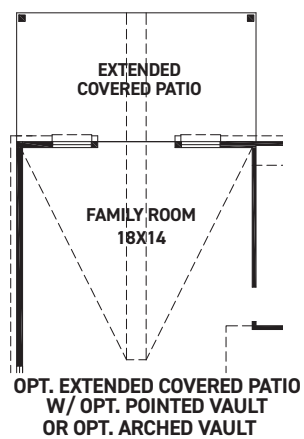

Montague

ELEVATION A

ELEVATION B

ELEVATION C

ELEVATION D

ELEVATION E

REV 04/24 (45

These drawings are conceptual only and are for the convenience of reference. They should not be relied upon as representations, express or implied, of the final detail of the residences. The builder expressly reserves the right to make modifications, revisions, and changes it deems desirable in its sole and absolute discretion. Dimensions and square footages are approximate and may vary with actual construction. Due to design and footage requirements not all options/elevations are available in all locations.

newmarkhomes.com

Montague

FIRST FLOOR PLAN

SECOND FLOOR PLAN

FEATURES:

- 2,259 SQUARE FT.
- 3 BEDROOM
- 2 1/2 BATHROOM
- 2 CAR GARAGE

REV 04/24 (451M)

These drawings are conceptual only and are for the convenience of reference. They should not be relied upon as representations, express or implied, of the final detail of the residences. The builder expressly reserves the right to make modifications, revisions, and changes it deems desirable in its sole and absolute discretion. Dimensions and square footages are approximate and may vary with actual construction. Due to design and footage requirements not all options/elevations are available in all locations.