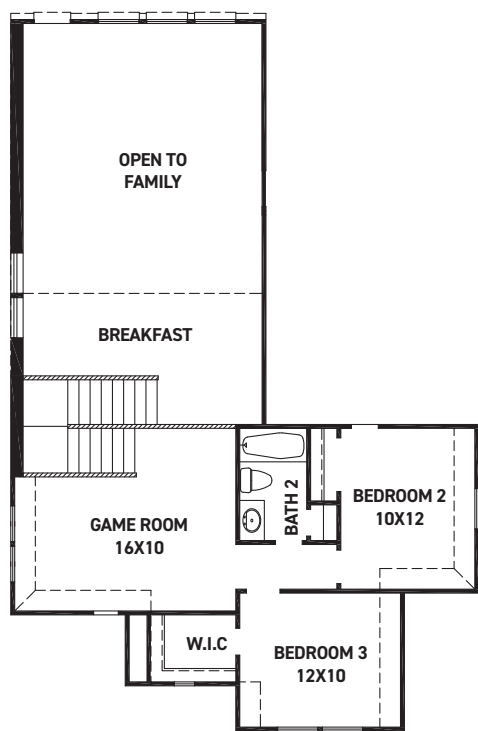

Montague

ELEVATION A

ELEVATION B

ELEVATION C

ELEVATION D

ELEVATION E

REV 04/24 (45

These drawings are conceptual only and are for the convenience of reference. They should not be relied upon as representations, express or implied, of the final detail of the residences. The builder expressly reserves the right to make modifications, revisions, and changes it deems desirable in its sole and absolute discretion. Dimensions and square footages are approximate and may vary with actual construction. Due to design and footage requirements not all options/elevations are available in all locations.

newmarkhomes.com

Montague

FIRST FLOOR PLAN

SECOND FLOOR PLAN

FEATURES:

- 2,259 SQUARE FT.
- 3 BEDROOM
- 2 1/2 BATHROOM
- 2 CAR GARAGE

REV 04/24 (451M)

These drawings are conceptual only and are for the convenience of reference. They should not be relied upon as representations, express or implied, of the final detail of the residences. The builder expressly reserves the right to make modifications, revisions, and changes it deems desirable in its sole and absolute discretion. Dimensions and square footages are approximate and may vary with actual construction. Due to design and footage requirements not all options/elevations are available in all locations.