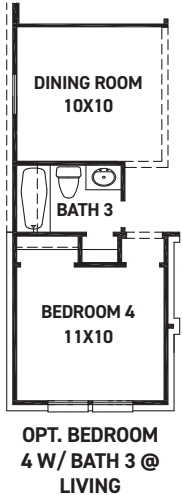

newmarkhomes.com

Montague

FIRST FLOOR PLAN

SECOND FLOOR PLAN

FEATURES:

- 2,259 SQUARE FT.
- 3 BEDROOM
- 2 1/2 BATHROOM
- 2 CAR GARAGE

REV 04/24 (451M)

These drawings are conceptual only and are for the convenience of reference. They should not be relied upon as representations, express or implied, of the final detail of the residences. The builder expressly reserves the right to make modifications, revisions, and changes it deems desirable in its sole and absolute discretion. Dimensions and square footages are approximate and may vary with actual construction. Due to design and footage requirements not all options/elevations are available in all locations.