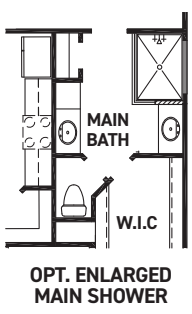

Montague

ELEVATION A

ELEVATION B

ELEVATION C

ELEVATION D

ELEVATION E

REV 04/24 (45

These drawings are conceptual only and are for the convenience of reference. They should not be relied upon as representations, express or implied, of the final detail of the residences. The builder expressly reserves the right to make modifications, revisions, and changes it deems desirable in its sole and absolute discretion. Dimensions and square footages are approximate and may vary with actual construction. Due to design and footage requirements not all options/elevations are available in all locations.

newmarkhomes.com

Montague

FIRST FLOOR PLAN

SECOND FLOOR PLAN

FEATURES:

- 2,259 SQUARE FT.
- 3 BEDROOM
- 2 1/2 BATHROOM
- 2 CAR GARAGE

REV 04/24 (451M)

These drawings are conceptual only and are for the convenience of reference. They should not be relied upon as representations, express or implied, of the final detail of the residences. The builder expressly reserves the right to make modifications, revisions, and changes it deems desirable in its sole and absolute discretion. Dimensions and square footages are approximate and may vary with actual construction. Due to design and footage requirements not all options/elevations are available in all locations.