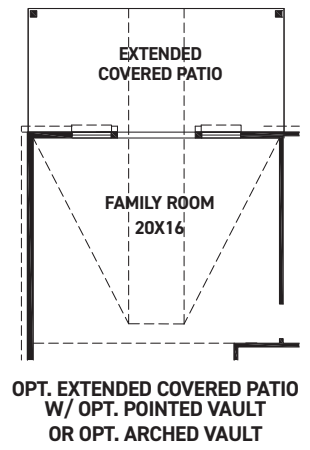

ELEVATION D

ELEVATION E

REV 04/24 (4511)

These drawings are conceptual only and are for the convenience of reference. They should not be relied upon as representations, express or implied, of the final detail of the residences. The builder expressly reserves the right to make modifications, revisions, and changes it deems desirable in its sole and absolute discretion. Dimensions and square footages are approximate and may vary with actual construction. Due to design and footage requirements not all options/elevations are available in all locations.

newmarkhomes.com

FEATURES:

- 2,444 SQUARE FT.
- 4 BEDROOM
- 3 BATHROOM
- 2 CAR GARAGE

REV 04/24 (451D)

These drawings are conceptual only and are for the convenience of reference. They should not be relied upon as representations, express or implied, of the final detail of the residences. The builder expressly reserves the right to make modifications, revisions, and changes it deems desirable in its sole and absolute discretion. Dimensions and square footages are approximate and may vary with actual construction. Due to design and footage requirements not all options/elevations are available in all locations.