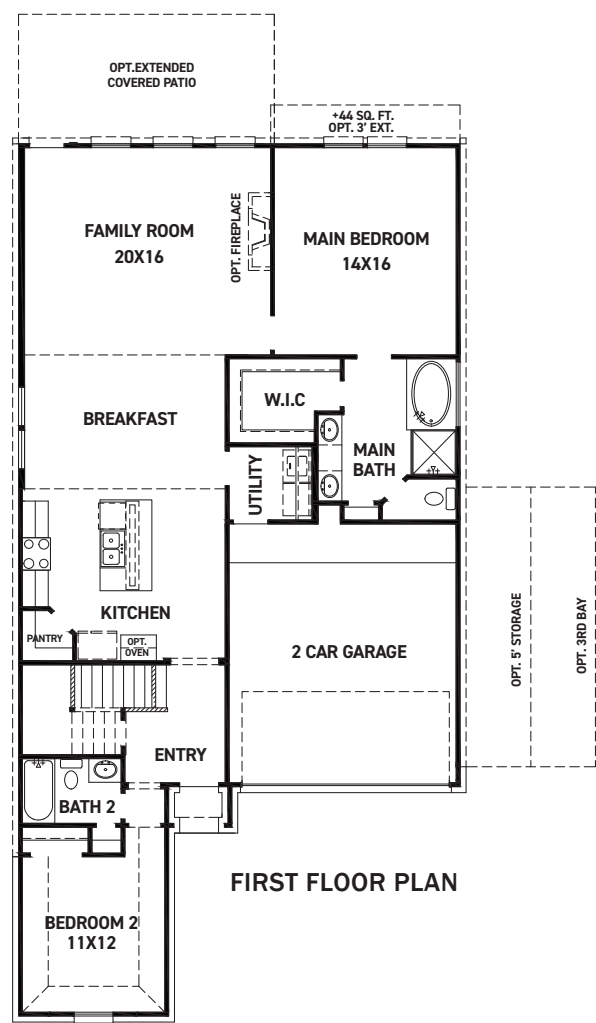

ELEVATION D

ELEVATION E

REV 04/24 (4511)

These drawings are conceptual only and are for the convenience of reference. They should not be relied upon as representations, express or implied, of the final detail of the residences. The builder expressly reserves the right to make modifications, revisions, and changes it deems desirable in its sole and absolute discretion. Dimensions and square footages are approximate and may vary with actual construction. Due to design and footage requirements not all options/elevations are available in all locations.

newmarkhomes.com

FEATURES:

- 2,444 SQUARE FT.
- 4 BEDROOM
- 3 BATHROOM
- 2 CAR GARAGE

REV 04/24 (451D)

These drawings are conceptual only and are for the convenience of reference. They should not be relied upon as representations, express or implied, of the final detail of the residences. The builder expressly reserves the right to make modifications, revisions, and changes it deems desirable in its sole and absolute discretion. Dimensions and square footages are approximate and may vary with actual construction. Due to design and footage requirements not all options/elevations are available in all locations.