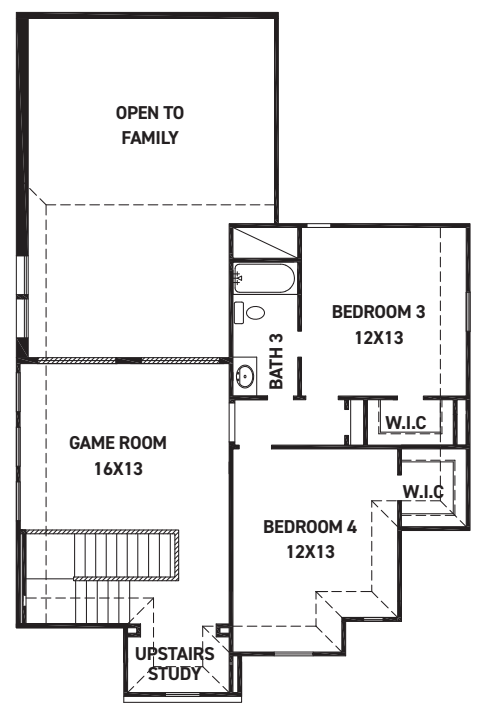

ELEVATION D

ELEVATION E

REV 04/24 (4511)

These drawings are conceptual only and are for the convenience of reference. They should not be relied upon as representations, express or implied, of the final detail of the residences. The builder expressly reserves the right to make modifications, revisions, and changes it deems desirable in its sole and absolute discretion. Dimensions and square footages are approximate and may vary with actual construction. Due to design and footage requirements not all options/elevations are available in all locations.

newmarkhomes.com

FEATURES:

- 2,444 SQUARE FT.
- 4 BEDROOM
- 3 BATHROOM
- 2 CAR GARAGE

REV 04/24 (451D)

These drawings are conceptual only and are for the convenience of reference. They should not be relied upon as representations, express or implied, of the final detail of the residences. The builder expressly reserves the right to make modifications, revisions, and changes it deems desirable in its sole and absolute discretion. Dimensions and square footages are approximate and may vary with actual construction. Due to design and footage requirements not all options/elevations are available in all locations.