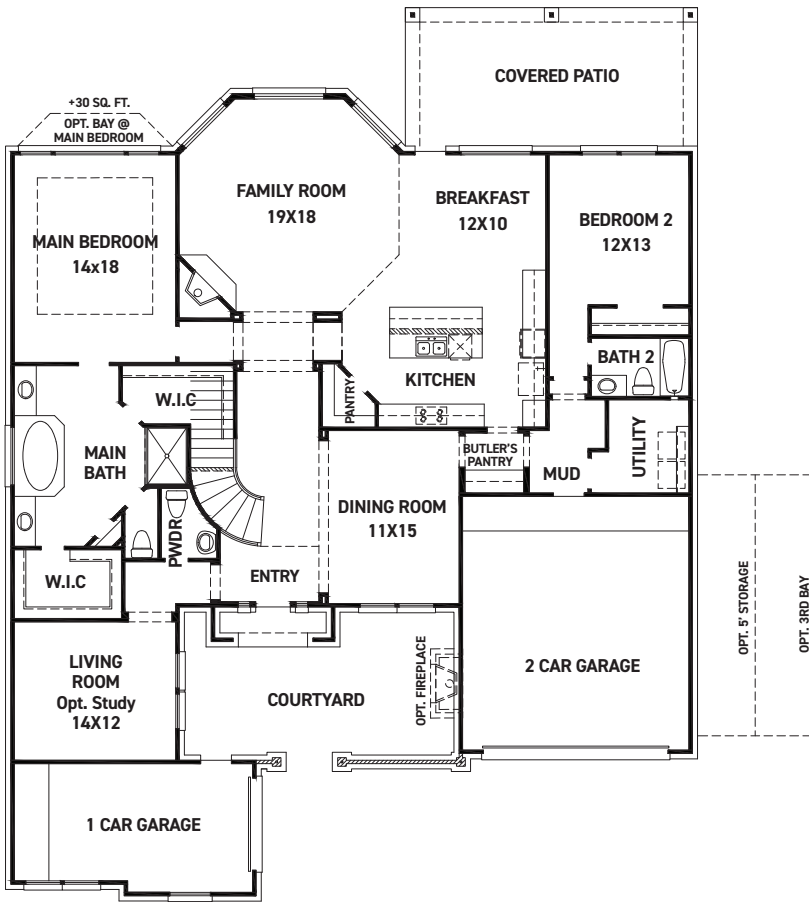

ELEVATION 1

ELEVATION 2

ELEVATION 3

ELEVATION 4

ELEVATION 5

ELEVATION 6

REV 06/24 (7025)

These drawings are conceptual only and are for the convenience of reference. They should not be relied upon as representations, express or implied, of the final detail of the residences. The builder expressly reserves the right to make modifications, revisions, and changes it deems desirable in its sole and absolute discretion. Dimensions and square footages are approximate and may vary with actual construction. Due to design and footage requirements not all options/elevations are available in all locations.

newmarkhomes.com

FIRST FLOOR PLAN

FEATURES:

- 3,859 SQUARE FT.
- 4 BEDROOM
- 4 1/2 BATHROOM
- 3 CAR GARAGE

REV 06/24 (7)

These drawings are conceptual only and are for the convenience of reference. They should not be relied upon as representations, express or implied, of the final detail of the residences. The builder expressly reserves the right to make modifications, revisions, and changes it deems desirable in its sole and absolute discretion. Dimensions and square footages are approximate and may vary with actual construction. Due to design and footage requirements not all options/elevations are available in all locations.