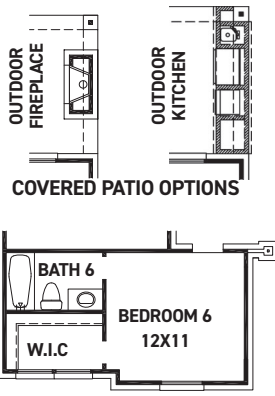

ELEVATION 1

ELEVATION 2

ELEVATION 3

ELEVATION 4

ELEVATION 5

ELEVATION 6

REV 06/24 (7025)

These drawings are conceptual only and are for the convenience of reference. They should not be relied upon as representations, express or implied, of the final detail of the residences. The builder expressly reserves the right to make modifications, revisions, and changes it deems desirable in its sole and absolute discretion. Dimensions and square footages are approximate and may vary with actual construction. Due to design and footage requirements not all options/elevations are available in all locations.

newmarkhomes.com

FIRST FLOOR PLAN

FEATURES:

- 3,859 SQUARE FT.
- 4 BEDROOM
- 4 1/2 BATHROOM
- 3 CAR GARAGE

REV 06/24 (7)

These drawings are conceptual only and are for the convenience of reference. They should not be relied upon as representations, express or implied, of the final detail of the residences. The builder expressly reserves the right to make modifications, revisions, and changes it deems desirable in its sole and absolute discretion. Dimensions and square footages are approximate and may vary with actual construction. Due to design and footage requirements not all options/elevations are available in all locations.