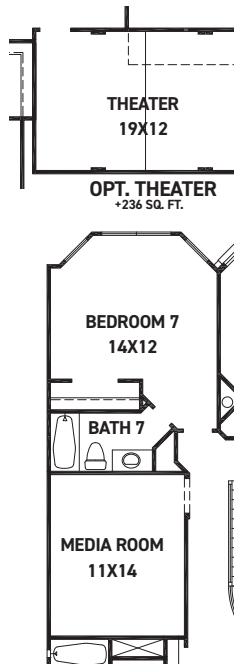

ELEVATION 1

ELEVATION 2

ELEVATION 3

ELEVATION 4

ELEVATION 5

ELEVATION 6

REV 06/24 (7025)

These drawings are conceptual only and are for the convenience of reference. They should not be relied upon as representations, express or implied, of the final detail of the residences. The builder expressly reserves the right to make modifications, revisions, and changes it deems desirable in its sole and absolute discretion. Dimensions and square footages are approximate and may vary with actual construction. Due to design and footage requirements not all options/elevations are available in all locations.

newmarkhomes.com

FIRST FLOOR PLAN

FEATURES:

- 3,859 SQUARE FT.
- 4 BEDROOM
- 4 1/2 BATHROOM
- 3 CAR GARAGE

REV 06/24 (7)

These drawings are conceptual only and are for the convenience of reference. They should not be relied upon as representations, express or implied, of the final detail of the residences. The builder expressly reserves the right to make modifications, revisions, and changes it deems desirable in its sole and absolute discretion. Dimensions and square footages are approximate and may vary with actual construction. Due to design and footage requirements not all options/elevations are available in all locations.