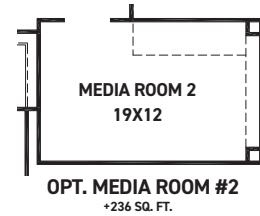

newmarkhomes.com

FIRST FLOOR PLAN

FEATURES:

- 3,859 SQUARE FT.
- 4 BEDROOM
- 4 1/2 BATHROOM
- 3 CAR GARAGE

REV 06/24 (7)

These drawings are conceptual only and are for the convenience of reference. They should not be relied upon as representations, express or implied, of the final detail of the residences. The builder expressly reserves the right to make modifications, revisions, and changes it deems desirable in its sole and absolute discretion. Dimensions and square footages are approximate and may vary with actual construction. Due to design and footage requirements not all options/elevations are available in all locations.