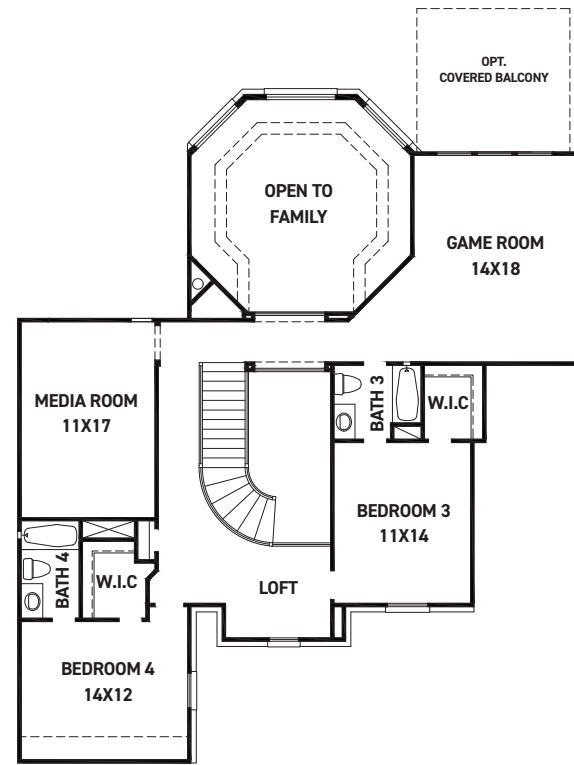

ELEVATION 1

ELEVATION 2

ELEVATION 3

ELEVATION 4

ELEVATION 5

ELEVATION 6

REV 06/24 (7025)

These drawings are conceptual only and are for the convenience of reference. They should not be relied upon as representations, express or implied, of the final detail of the residences. The builder expressly reserves the right to make modifications, revisions, and changes it deems desirable in its sole and absolute discretion. Dimensions and square footages are approximate and may vary with actual construction. Due to design and footage requirements not all options/elevations are available in all locations.

newmarkhomes.com

FIRST FLOOR PLAN

FEATURES:

- 3,859 SQUARE FT.
- 4 BEDROOM
- 4 1/2 BATHROOM
- 3 CAR GARAGE

REV 06/24 (7)

These drawings are conceptual only and are for the convenience of reference. They should not be relied upon as representations, express or implied, of the final detail of the residences. The builder expressly reserves the right to make modifications, revisions, and changes it deems desirable in its sole and absolute discretion. Dimensions and square footages are approximate and may vary with actual construction. Due to design and footage requirements not all options/elevations are available in all locations.