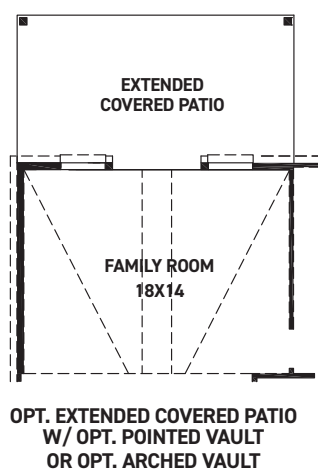

ELEVATION A

ELEVATION B

ELEVATION C

ELEVATION D

ELEVATION E

REV 04/24 (453K)

These drawings are conceptual only and are for the convenience of reference. They should not be relied upon as representations, express or implied, of the final detail of the residences. The builder expressly reserves the right to make modifications, revisions, and changes it deems desirable in its sole and absolute discretion. Dimensions and square footages are approximate and may vary with actual construction. Due to design and footage requirements not all options/elevations are available in all locations.

newmarkhomes.com

- FEATURES:**
- 2,228 SQUARE FT.
 - 4 BEDROOM
 - 3 BATHROOM
 - 2 CAR GARAGE

REV 04/24 (453K)

These drawings are conceptual only and are for the convenience of reference. They should not be relied upon as representations, express or implied, of the final detail of the residences. The builder expressly reserves the right to make modifications, revisions, and changes it deems desirable in its sole and absolute discretion. Dimensions and square footages are approximate and may vary with actual construction. Due to design and footage requirements not all options/elevations are available in all locations.