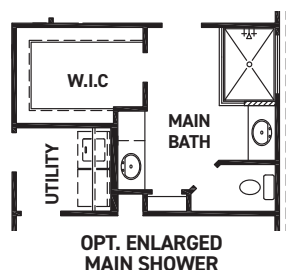

ELEVATION A

ELEVATION B

ELEVATION C

ELEVATION D

ELEVATION E

REV 04/24 (453K)

These drawings are conceptual only and are for the convenience of reference. They should not be relied upon as representations, express or implied, of the final detail of the residences. The builder expressly reserves the right to make modifications, revisions, and changes it deems desirable in its sole and absolute discretion. Dimensions and square footages are approximate and may vary with actual construction. Due to design and footage requirements not all options/elevations are available in all locations.

newmarkhomes.com

- FEATURES:**
- 2,228 SQUARE FT.
 - 4 BEDROOM
 - 3 BATHROOM
 - 2 CAR GARAGE

REV 04/24 (453K)

These drawings are conceptual only and are for the convenience of reference. They should not be relied upon as representations, express or implied, of the final detail of the residences. The builder expressly reserves the right to make modifications, revisions, and changes it deems desirable in its sole and absolute discretion. Dimensions and square footages are approximate and may vary with actual construction. Due to design and footage requirements not all options/elevations are available in all locations.