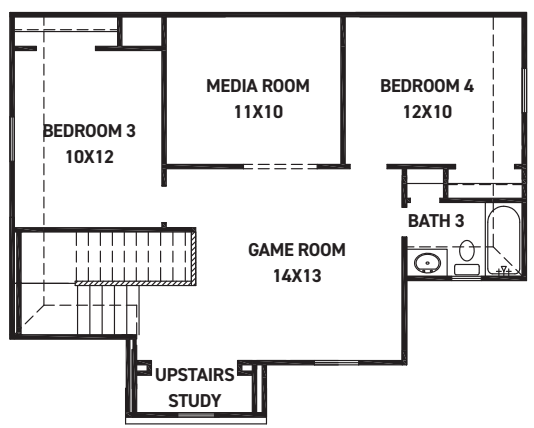

ELEVATION A

ELEVATION B

ELEVATION C

ELEVATION D

ELEVATION E

REV 04/24 (453K)

These drawings are conceptual only and are for the convenience of reference. They should not be relied upon as representations, express or implied, of the final detail of the residences. The builder expressly reserves the right to make modifications, revisions, and changes it deems desirable in its sole and absolute discretion. Dimensions and square footages are approximate and may vary with actual construction. Due to design and footage requirements not all options/elevations are available in all locations.

newmarkhomes.com

- FEATURES:**
- 2,228 SQUARE FT.
 - 4 BEDROOM
 - 3 BATHROOM
 - 2 CAR GARAGE

REV 04/24 (453K)

These drawings are conceptual only and are for the convenience of reference. They should not be relied upon as representations, express or implied, of the final detail of the residences. The builder expressly reserves the right to make modifications, revisions, and changes it deems desirable in its sole and absolute discretion. Dimensions and square footages are approximate and may vary with actual construction. Due to design and footage requirements not all options/elevations are available in all locations.