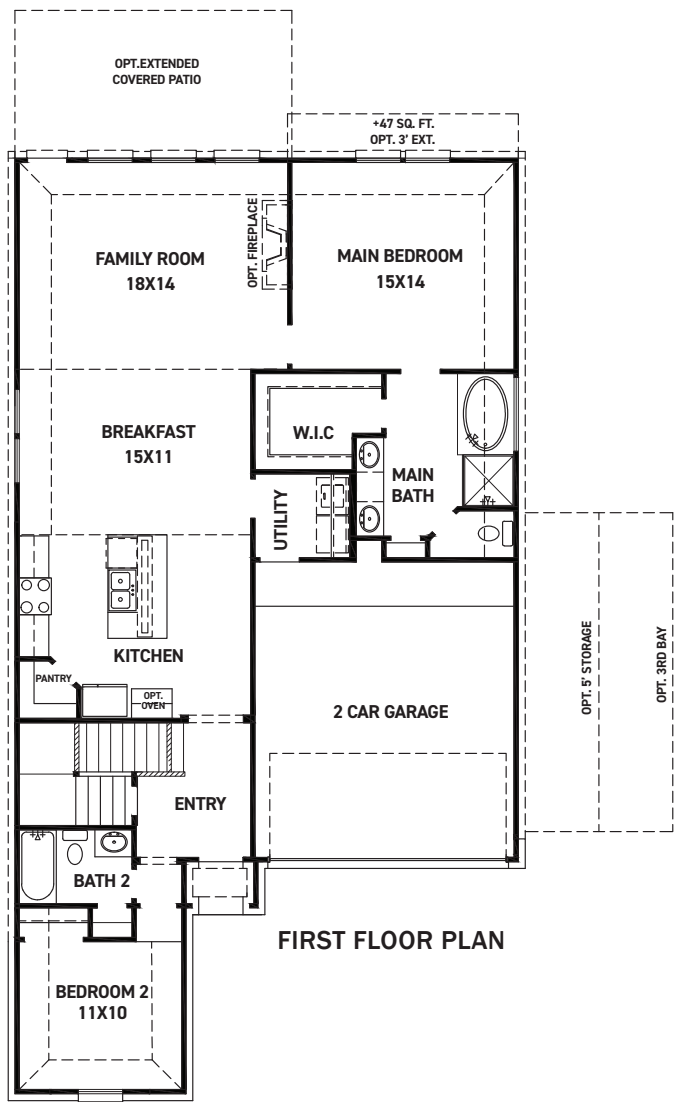

ELEVATION A

ELEVATION B

ELEVATION C

ELEVATION D

ELEVATION E

REV 04/24 (453K)

These drawings are conceptual only and are for the convenience of reference. They should not be relied upon as representations, express or implied, of the final detail of the residences. The builder expressly reserves the right to make modifications, revisions, and changes it deems desirable in its sole and absolute discretion. Dimensions and square footages are approximate and may vary with actual construction. Due to design and footage requirements not all options/elevations are available in all locations.

newmarkhomes.com

- FEATURES:**
- 2,228 SQUARE FT.
 - 4 BEDROOM
 - 3 BATHROOM
 - 2 CAR GARAGE

REV 04/24 (453K)

These drawings are conceptual only and are for the convenience of reference. They should not be relied upon as representations, express or implied, of the final detail of the residences. The builder expressly reserves the right to make modifications, revisions, and changes it deems desirable in its sole and absolute discretion. Dimensions and square footages are approximate and may vary with actual construction. Due to design and footage requirements not all options/elevations are available in all locations.