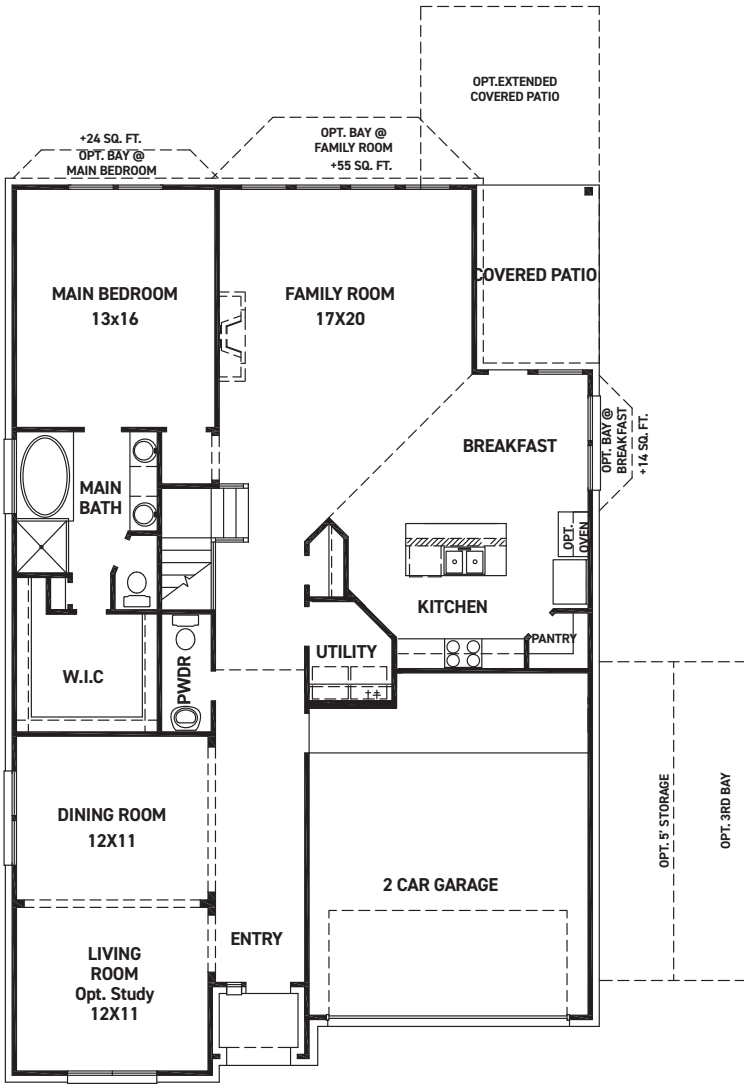

Verona

ELEVATION 1

ELEVATION 2

ELEVATION 4

ELEVATION 5

REV 07/23 (5)

These drawings are conceptual only and are for the convenience of reference. They should not be relied upon as representations, express or implied, of the final detail of the residences. The builder expressly reserves the right to make modifications, revisions, and changes it deems desirable in its sole and absolute discretion. Dimensions and square footages are approximate and may vary with actual construction. Due to design and footage requirements not all options/elevations are available in all locations.

newmarkhomes.com

July 15, 2024

FEATURES:

- 2,989 SQUARE FT.
- 4 BEDROOM
- 3 1/2 BATHROOM
- 2 CAR GARAGE

REV 07/23(50)

These drawings are conceptual only and are for the convenience of reference. They should not be relied upon as representations, express or implied, of the final detail of the residences. The builder expressly reserves the right to make modifications, revisions, and changes it deems desirable in its sole and absolute discretion. Dimensions and square footages are approximate and may vary with actual construction. Due to design and footage requirements not all options/elevations are available in all locations.