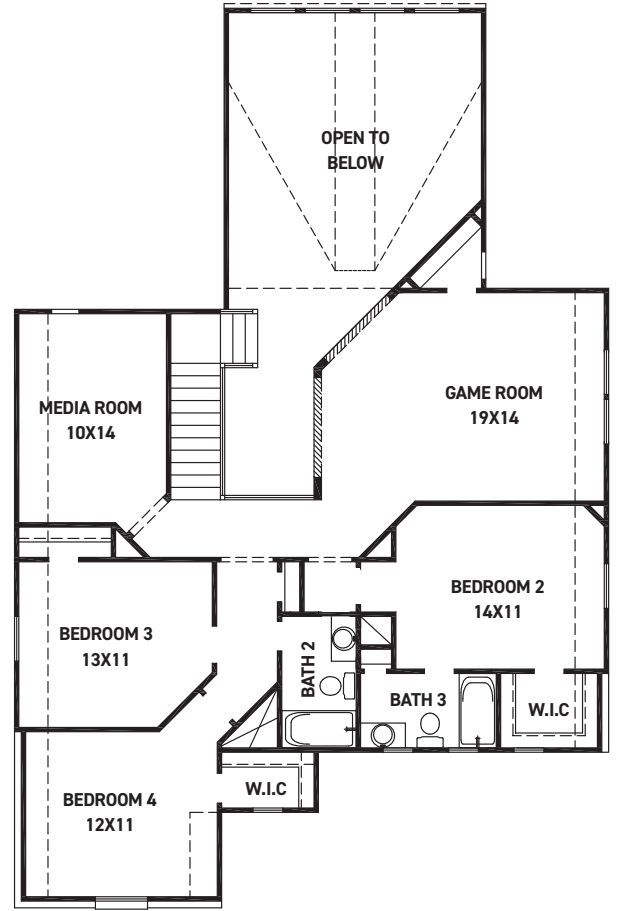

Verona

ELEVATION 1

ELEVATION 2

ELEVATION 4

ELEVATION 5

REV 07/23 (5)

These drawings are conceptual only and are for the convenience of reference. They should not be relied upon as representations, express or implied, of the final detail of the residences. The builder expressly reserves the right to make modifications, revisions, and changes it deems desirable in its sole and absolute discretion. Dimensions and square footages are approximate and may vary with actual construction. Due to design and footage requirements not all options/elevations are available in all locations.

newmarkhomes.com

July 15, 2024

FEATURES:

- 2,989 SQUARE FT.
- 4 BEDROOM
- 3 1/2 BATHROOM
- 2 CAR GARAGE

REV 07/23(50)

These drawings are conceptual only and are for the convenience of reference. They should not be relied upon as representations, express or implied, of the final detail of the residences. The builder expressly reserves the right to make modifications, revisions, and changes it deems desirable in its sole and absolute discretion. Dimensions and square footages are approximate and may vary with actual construction. Due to design and footage requirements not all options/elevations are available in all locations.