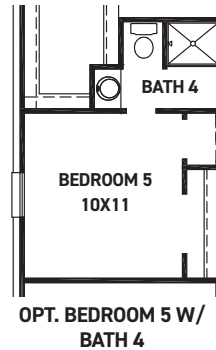

Verona

ELEVATION 1

ELEVATION 2

ELEVATION 4

ELEVATION 5

REV 07/23 (5)

These drawings are conceptual only and are for the convenience of reference. They should not be relied upon as representations, express or implied, of the final detail of the residences. The builder expressly reserves the right to make modifications, revisions, and changes it deems desirable in its sole and absolute discretion. Dimensions and square footages are approximate and may vary with actual construction. Due to design and footage requirements not all options/elevations are available in all locations.

newmarkhomes.com

July 15, 2024

FEATURES:

- 2,989 SQUARE FT.
- 4 BEDROOM
- 3 1/2 BATHROOM
- 2 CAR GARAGE

REV 07/23(50)

These drawings are conceptual only and are for the convenience of reference. They should not be relied upon as representations, express or implied, of the final detail of the residences. The builder expressly reserves the right to make modifications, revisions, and changes it deems desirable in its sole and absolute discretion. Dimensions and square footages are approximate and may vary with actual construction. Due to design and footage requirements not all options/elevations are available in all locations.