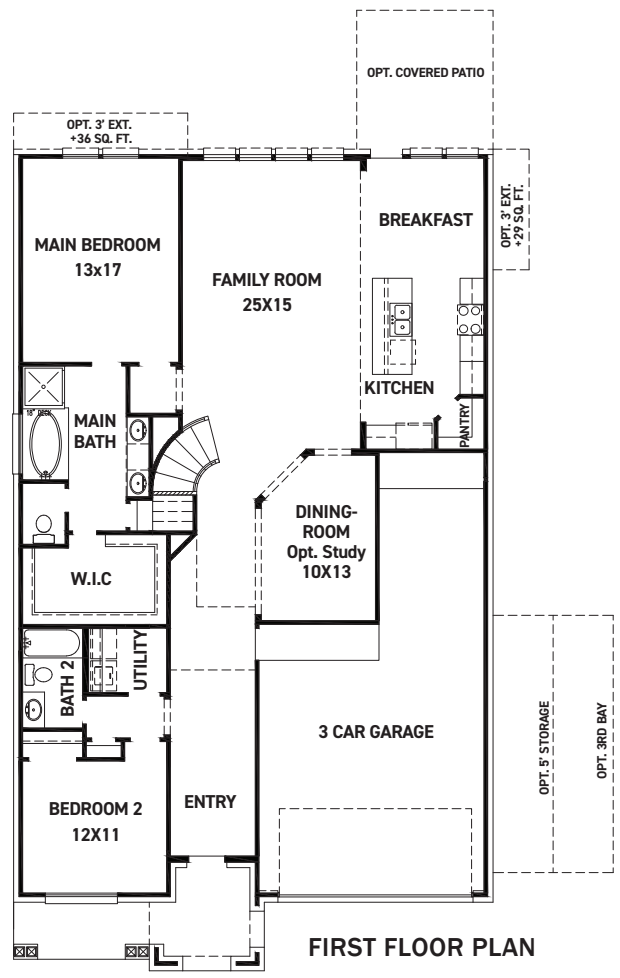

FEATURES:

- 2,953 SQUARE FT.
- 4 BEDROOM
- 3 BATHROOM
- 3 CAR GARAGE

REV 06/24 (5)

These drawings are conceptual only and are for the convenience of reference. They should not be relied upon as representations, express or implied, of the final detail of the residences. The builder expressly reserves the right to make modifications, revisions, and changes it deems desirable in its sole and absolute discretion. Dimensions and square footages are approximate and may vary with actual construction. Due to design and footage requirements not all options/elevations are available in all locations.

newmarkhomes.com