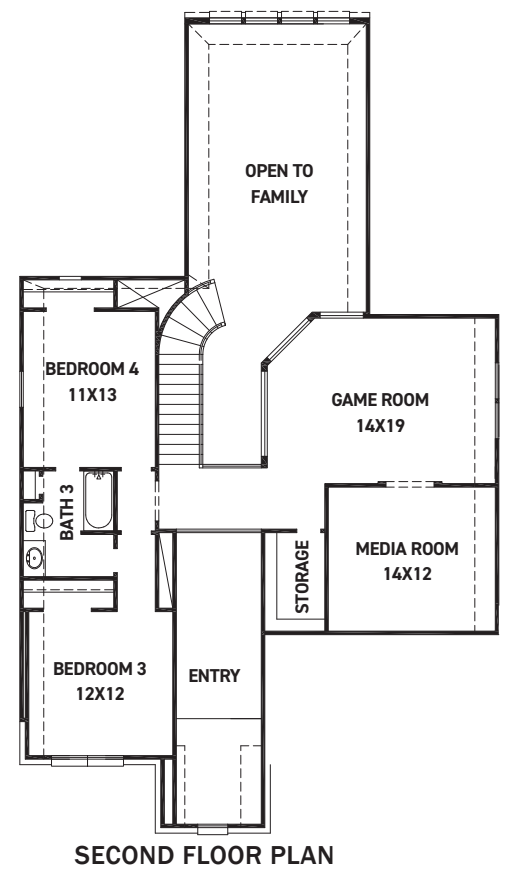

FEATURES:

- 2,953 SQUARE FT.
- 4 BEDROOM
- 3 BATHROOM
- 3 CAR GARAGE

REV 06/24 (5)

These drawings are conceptual only and are for the convenience of reference. They should not be relied upon as representations, express or implied, of the final detail of the residences. The builder expressly reserves the right to make modifications, revisions, and changes it deems desirable in its sole and absolute discretion. Dimensions and square footages are approximate and may vary with actual construction. Due to design and footage requirements not all options/elevations are available in all locations.

newmarkhomes.com