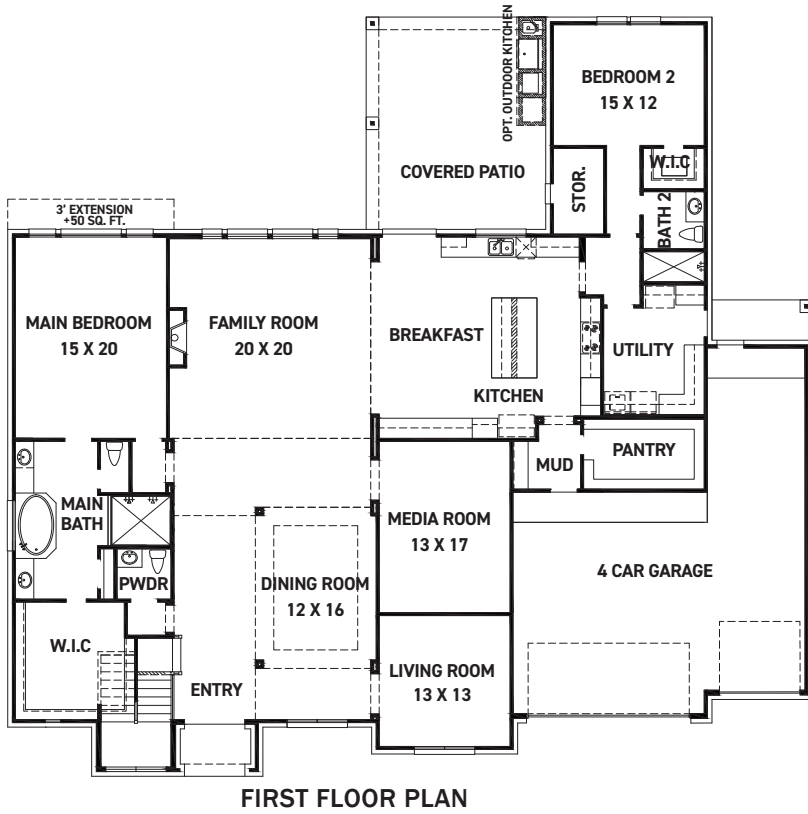

Villa Messina