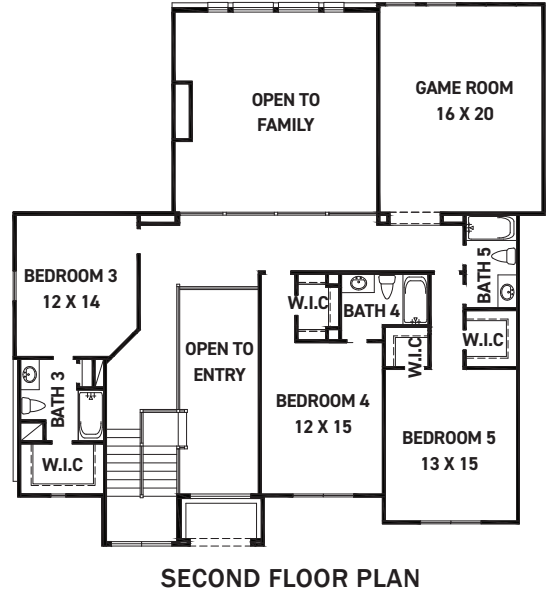

Villa Messina