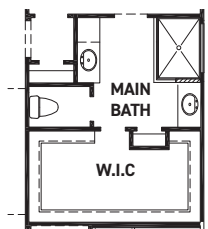

[newmarkhomes.com](http://newmarkhomes.com)

FIRST FLOOR PLAN

SECOND FLOOR PLAN

## FEATURES:

- 2,385 SQUARE FT.
- 3 BEDROOM
- 2 1/2 BATHROOM
- 2 CAR GARAGE

OPT. MAIN BATH LAYOUT W/ ENLARGED SHOWER

OPT. ENLARGED MAIN BATH SHOWER W/ TUB

OPT. BEDROOM 4 W/ BATH 3

OPT. POINTED VAULT  
OPT. ARCHED VAULT

OPT. BEDROOM 5 ILO GAME ROOM

REV 03/23 (452)

These drawings are conceptual only and are for the convenience of reference. They should not be relied upon as representations, express or implied, of the final detail of the residences. The builder expressly reserves the right to make modifications, revisions, and changes it deems desirable in its sole and absolute discretion. Dimensions and square footages are approximate and may vary with actual construction. Due to design and footage requirements not all options/elevations are available in all locations.