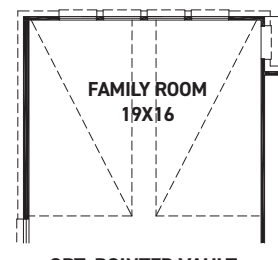

## FEATURES:

- 2,385 SQUARE FT.
- 3 BEDROOM
- 2 1/2 BATHROOM
- 2 CAR GARAGE

OPT. MAIN BATH LAYOUT W/ ENLARGED SHOWER

OPT. ENLARGED MAIN BATH SHOWER W/ TUB

OPT. BEDROOM 4 W/ BATH 3

OPT. POINTED VAULT  
OPT. ARCHED VAULT

OPT. BEDROOM 5 ILO GAME ROOM

REV 03/23 (452)

These drawings are conceptual only and are for the convenience of reference. They should not be relied upon as representations, express or implied, of the final detail of the residences. The builder expressly reserves the right to make modifications, revisions, and changes it deems desirable in its sole and absolute discretion. Dimensions and square footages are approximate and may vary with actual construction. Due to design and footage requirements not all options/elevations are available in all locations.