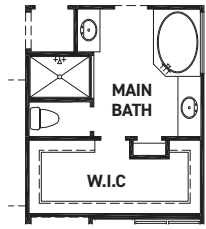

[newmarkhomes.com](http://newmarkhomes.com)

FIRST FLOOR PLAN

SECOND FLOOR PLAN

## FEATURES:

- 2,385 SQUARE FT.
- 3 BEDROOM
- 2 1/2 BATHROOM
- 2 CAR GARAGE

OPT. MAIN BATH LAYOUT W/ ENLARGED SHOWER

OPT. ENLARGED MAIN BATH SHOWER W/ TUB

OPT. BEDROOM 4 W/ BATH 3

OPT. POINTED VAULT  
OPT. ARCHED VAULT