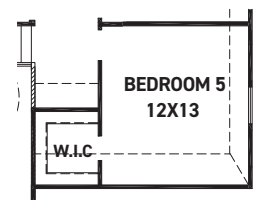

[newmarkhomes.com](http://newmarkhomes.com)

FIRST FLOOR PLAN

SECOND FLOOR PLAN

## FEATURES:

- 2,385 SQUARE FT.
- 3 BEDROOM
- 2 1/2 BATHROOM
- 2 CAR GARAGE

OPT. MAIN BATH LAYOUT W/ ENLARGED SHOWER

OPT. ENLARGED MAIN BATH SHOWER W/ TUB

OPT. BEDROOM 4 W/ BATH 3

OPT. POINTED VAULT  
OPT. ARCHED VAULT

OPT. BEDROOM 5 ILO GAME ROOM

REV 03/23 (452)

These drawings are conceptual only and are for the convenience of reference. They should not be relied upon as representations, express or implied, of the final detail of the residences. The builder expressly reserves the right to make modifications, revisions, and changes it deems desirable in its sole and absolute discretion. Dimensions and square footages are approximate and may vary with actual construction. Due to design and footage requirements not all options/elevations are available in all locations.