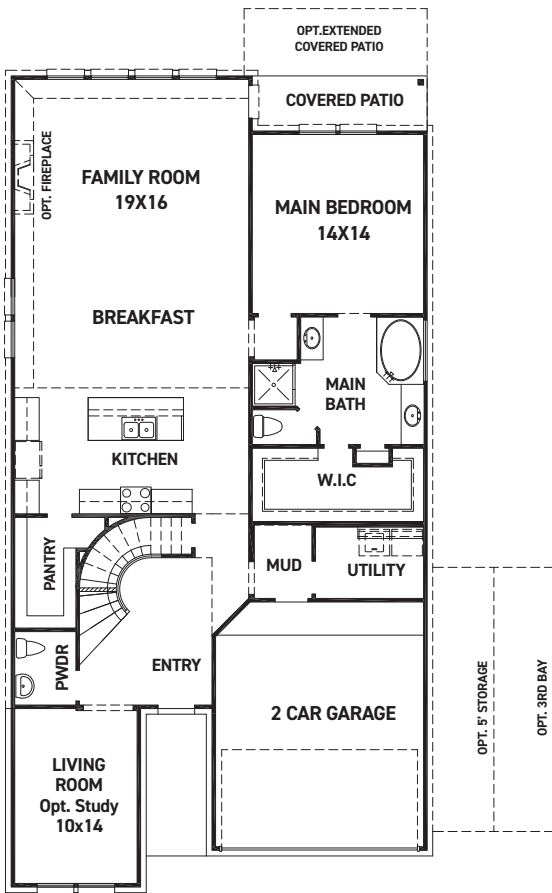

---

**ELEVATION A**

**ELEVATION B**

**ELEVATION C**

**ELEVATION D**

**ELEVATION E**

REV 03/23 (4)

These drawings are conceptual only and are for the convenience of reference. They should not be relied upon as representations, express or implied, of the final detail of the residences. The builder expressly reserves the right to make modifications, revisions, and changes it deems desirable in its sole and absolute discretion. Dimensions and square footages are approximate and may vary with actual construction. Due to design and footage requirements not all options/elevations are available in all locations.

[newmarkhomes.com](http://newmarkhomes.com)

FIRST FLOOR PLAN

SECOND FLOOR PLAN

## FEATURES:

- 2,385 SQUARE FT.
- 3 BEDROOM
- 2 1/2 BATHROOM
- 2 CAR GARAGE

OPT. MAIN BATH LAYOUT W/ ENLARGED SHOWER

OPT. ENLARGED MAIN BATH SHOWER W/ TUB

OPT. BEDROOM 4 W/ BATH 3

OPT. POINTED VAULT  
OPT. ARCHED VAULT