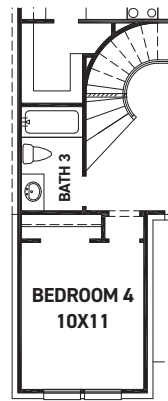

[newmarkhomes.com](http://newmarkhomes.com)

FIRST FLOOR PLAN

SECOND FLOOR PLAN

## FEATURES:

- 2,385 SQUARE FT.
- 3 BEDROOM
- 2 1/2 BATHROOM
- 2 CAR GARAGE

OPT. MAIN BATH LAYOUT W/ ENLARGED SHOWER

OPT. ENLARGED MAIN BATH SHOWER W/ TUB

OPT. BEDROOM 4 W/ BATH 3

OPT. POINTED VAULT  
OPT. ARCHED VAULT

OPT. BEDROOM 5 ILO GAME ROOM

REV 03/23 (452)

These drawings are conceptual only and are for the convenience of reference. They should not be relied upon as representations, express or implied, of the final detail of the residences. The builder expressly reserves the right to make modifications, revisions, and changes it deems desirable in its sole and absolute discretion. Dimensions and square footages are approximate and may vary with actual construction. Due to design and footage requirements not all options/elevations are available in all locations.