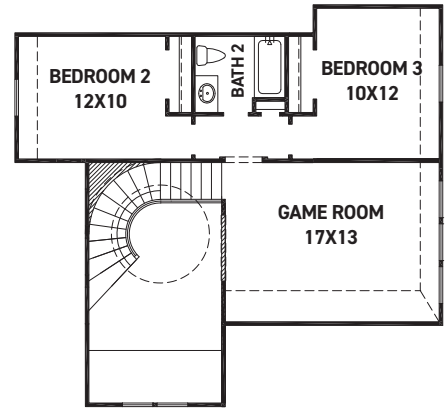

---

**ELEVATION A**

**ELEVATION B**

**ELEVATION C**

**ELEVATION D**

**ELEVATION E**

REV 03/23 (4)

These drawings are conceptual only and are for the convenience of reference. They should not be relied upon as representations, express or implied, of the final detail of the residences. The builder expressly reserves the right to make modifications, revisions, and changes it deems desirable in its sole and absolute discretion. Dimensions and square footages are approximate and may vary with actual construction. Due to design and footage requirements not all options/elevations are available in all locations.

[newmarkhomes.com](http://newmarkhomes.com)

FIRST FLOOR PLAN

SECOND FLOOR PLAN

## FEATURES:

- 2,385 SQUARE FT.
- 3 BEDROOM
- 2 1/2 BATHROOM
- 2 CAR GARAGE

OPT. MAIN BATH LAYOUT W/ ENLARGED SHOWER

OPT. ENLARGED MAIN BATH SHOWER W/ TUB

OPT. BEDROOM 4 W/ BATH 3

OPT. POINTED VAULT  
OPT. ARCHED VAULT