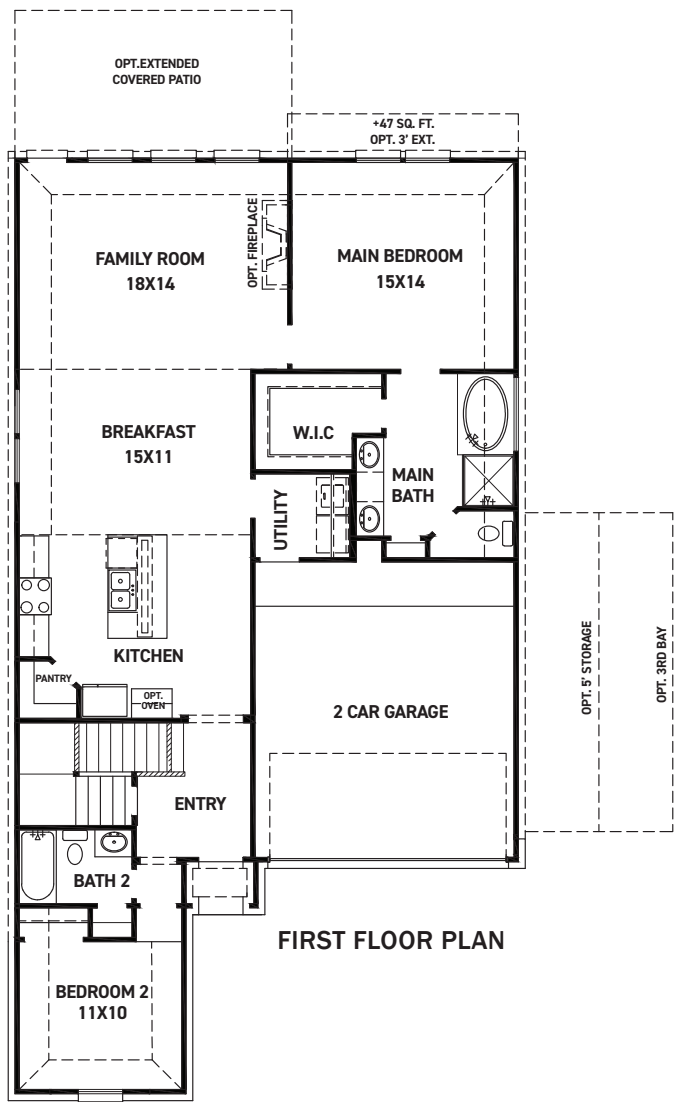

---

**ELEVATION A**

**ELEVATION B**

**ELEVATION C**

**ELEVATION D**

**ELEVATION E**

REV 04/24 (453K)

These drawings are conceptual only and are for the convenience of reference. They should not be relied upon as representations, express or implied, of the final detail of the residences. The builder expressly reserves the right to make modifications, revisions, and changes it deems desirable in its sole and absolute discretion. Dimensions and square footages are approximate and may vary with actual construction. Due to design and footage requirements not all options/elevations are available in all locations.

[newmarkhomes.com](http://newmarkhomes.com)

- FEATURES:**
- 2,228 SQUARE FT.
  - 4 BEDROOM
  - 3 BATHROOM
  - 2 CAR GARAGE

REV 04/24 (453K)

These drawings are conceptual only and are for the convenience of reference. They should not be relied upon as representations, express or implied, of the final detail of the residences. The builder expressly reserves the right to make modifications, revisions, and changes it deems desirable in its sole and absolute discretion. Dimensions and square footages are approximate and may vary with actual construction. Due to design and footage requirements not all options/elevations are available in all locations.