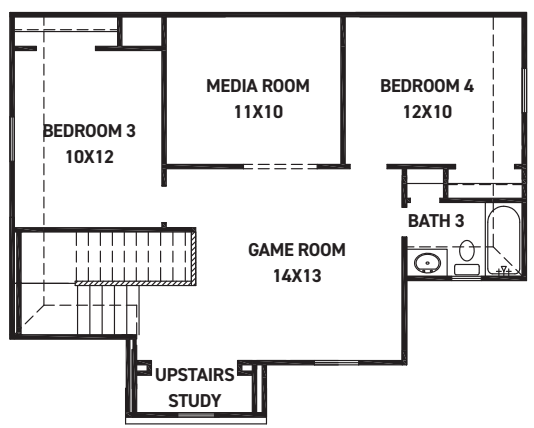

---

**ELEVATION A**

**ELEVATION B**

**ELEVATION C**

**ELEVATION D**

**ELEVATION E**

REV 04/24 (453K)

These drawings are conceptual only and are for the convenience of reference. They should not be relied upon as representations, express or implied, of the final detail of the residences. The builder expressly reserves the right to make modifications, revisions, and changes it deems desirable in its sole and absolute discretion. Dimensions and square footages are approximate and may vary with actual construction. Due to design and footage requirements not all options/elevations are available in all locations.

[newmarkhomes.com](http://newmarkhomes.com)

- FEATURES:**
- 2,228 SQUARE FT.
  - 4 BEDROOM
  - 3 BATHROOM
  - 2 CAR GARAGE

REV 04/24 (453K)

These drawings are conceptual only and are for the convenience of reference. They should not be relied upon as representations, express or implied, of the final detail of the residences. The builder expressly reserves the right to make modifications, revisions, and changes it deems desirable in its sole and absolute discretion. Dimensions and square footages are approximate and may vary with actual construction. Due to design and footage requirements not all options/elevations are available in all locations.