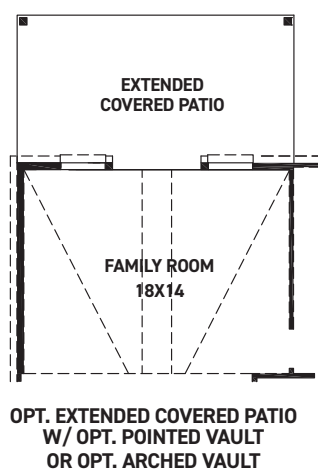

---

**ELEVATION A**

**ELEVATION B**

**ELEVATION C**

**ELEVATION D**

**ELEVATION E**

REV 04/24 (453K)

These drawings are conceptual only and are for the convenience of reference. They should not be relied upon as representations, express or implied, of the final detail of the residences. The builder expressly reserves the right to make modifications, revisions, and changes it deems desirable in its sole and absolute discretion. Dimensions and square footages are approximate and may vary with actual construction. Due to design and footage requirements not all options/elevations are available in all locations.

[newmarkhomes.com](http://newmarkhomes.com)

- FEATURES:**
- 2,228 SQUARE FT.
  - 4 BEDROOM
  - 3 BATHROOM
  - 2 CAR GARAGE

REV 04/24 (453K)

These drawings are conceptual only and are for the convenience of reference. They should not be relied upon as representations, express or implied, of the final detail of the residences. The builder expressly reserves the right to make modifications, revisions, and changes it deems desirable in its sole and absolute discretion. Dimensions and square footages are approximate and may vary with actual construction. Due to design and footage requirements not all options/elevations are available in all locations.