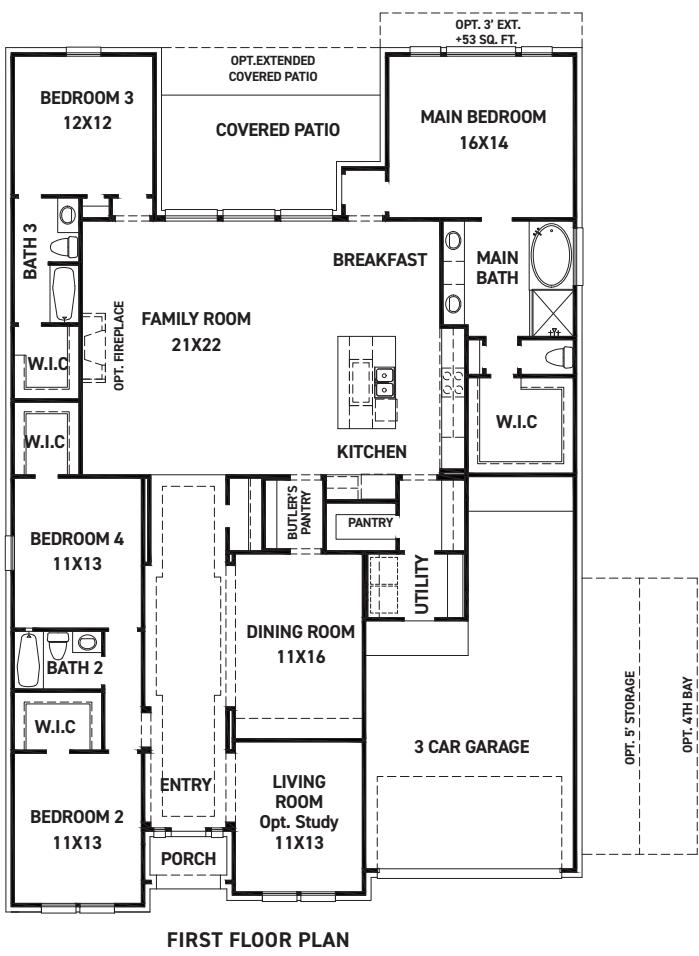

ELEVATION 3

ELEVATION 4

ELEVATION 5

REV 04/24 (6

These drawings are conceptual only and are for the convenience of reference. They should not be relied upon as representations, express or implied, of the final detail of the residences. The builder expressly reserves the right to make modifications, revisions, and changes it deems desirable in its sole and absolute discretion. Dimensions and square footages are approximate and may vary with actual construction. Due to design and footage requirements not all options/elevations are available in all locations.

newmarkhomes.com

FEATURES:

- 2,839 SQUARE FT.
- 4 BEDROOM
- 3 BATHROOM
- 3 CAR GARAGE

REV 04/24 (6)

These drawings are conceptual only and are for the convenience of reference. They should not be relied upon as representations, express or implied, of the final detail of the residences. The builder expressly reserves the right to make modifications, revisions, and changes it deems desirable in its sole and absolute discretion. Dimensions and square footages are approximate and may vary with actual construction. Due to design and footage requirements not all options/elevations are available in all locations.