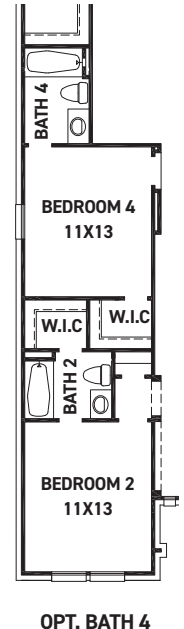

4318 Southpoint Way

Fulshear, TX 77441 | MLS #54753788
\$715,600

Sq Ft	Beds	Baths	Stories	Garage
2,839	4	4.5	1	3

Fabulous 1-story plan by Newmark, the Lucca, featuring over 2800 sq feet. Beautiful 12 ft ceilings in the common areas add to the attractive and beautiful large windows in the family room. Stacked cabinets in the kitchen showcase great... [READ MORE »](#)

ELEVATION 3

ELEVATION 4

ELEVATION 5

REV 04/24 (6

These drawings are conceptual only and are for the convenience of reference. They should not be relied upon as representations, express or implied, of the final detail of the residences. The builder expressly reserves the right to make modifications, revisions, and changes it deems desirable in its sole and absolute discretion. Dimensions and square footages are approximate and may vary with actual construction. Due to design and footage requirements not all options/elevations are available in all locations.

newmarkhomes.com

FEATURES:

- 2,839 SQUARE FT.
- 4 BEDROOM
- 3 BATHROOM
- 3 CAR GARAGE

REV 04/24 (6)

These drawings are conceptual only and are for the convenience of reference. They should not be relied upon as representations, express or implied, of the final detail of the residences. The builder expressly reserves the right to make modifications, revisions, and changes it deems desirable in its sole and absolute discretion. Dimensions and square footages are approximate and may vary with actual construction. Due to design and footage requirements not all options/elevations are available in all locations.