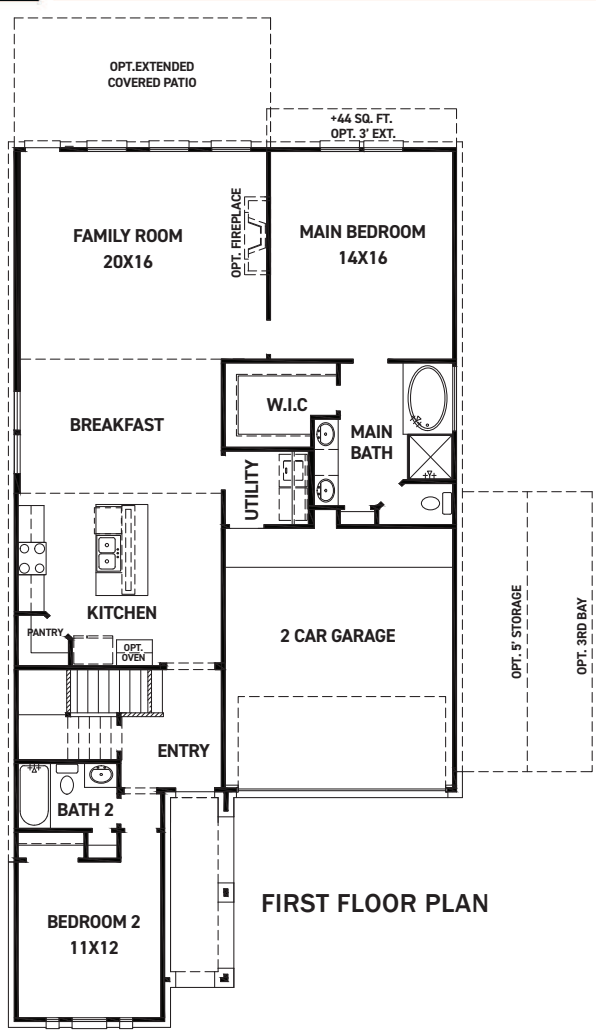

ELEVATION D

ELEVATION E

REV 04/24 (453D)

These drawings are conceptual only and are for the convenience of reference. They should not be relied upon as representations, express or implied, of the final detail of the residences. The builder expressly reserves the right to make modifications, revisions, and changes it deems desirable in its sole and absolute discretion. Dimensions and square footages are approximate and may vary with actual construction. Due to design and footage requirements not all options/elevations are available in all locations.

newmarkhomes.com

FEATURES:

- 2,650 SQUARE FT.
- 5 BEDROOM
- 4 BATHROOM
- 2 CAR GARAGE

REV 04/24 (453D)

These drawings are conceptual only and are for the convenience of reference. They should not be relied upon as representations, express or implied, of the final detail of the residences. The builder expressly reserves the right to make modifications, revisions, and changes it deems desirable in its sole and absolute discretion. Dimensions and square footages are approximate and may vary with actual construction. Due to design and footage requirements not all options/elevations are available in all locations.