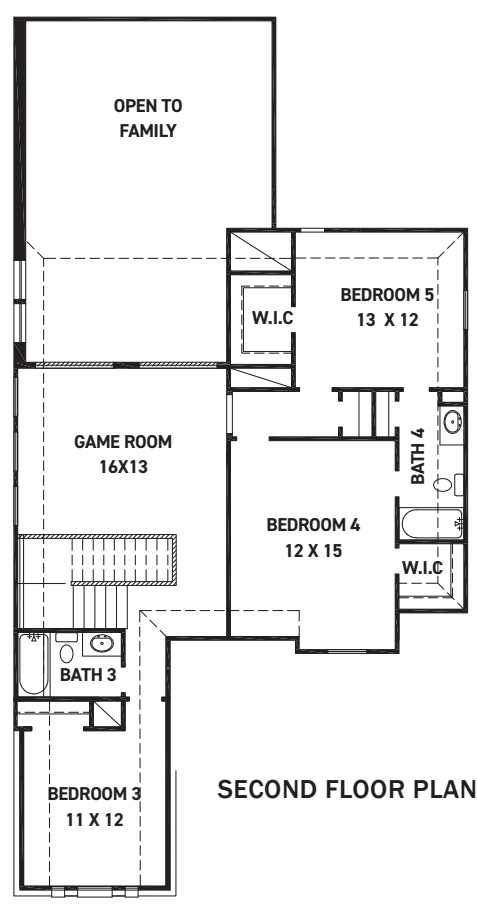

ELEVATION D

ELEVATION E

REV 04/24 (453D)

These drawings are conceptual only and are for the convenience of reference. They should not be relied upon as representations, express or implied, of the final detail of the residences. The builder expressly reserves the right to make modifications, revisions, and changes it deems desirable in its sole and absolute discretion. Dimensions and square footages are approximate and may vary with actual construction. Due to design and footage requirements not all options/elevations are available in all locations.

newmarkhomes.com

FEATURES:

- 2,650 SQUARE FT.
- 5 BEDROOM
- 4 BATHROOM
- 2 CAR GARAGE

REV 04/24 (453D)

These drawings are conceptual only and are for the convenience of reference. They should not be relied upon as representations, express or implied, of the final detail of the residences. The builder expressly reserves the right to make modifications, revisions, and changes it deems desirable in its sole and absolute discretion. Dimensions and square footages are approximate and may vary with actual construction. Due to design and footage requirements not all options/elevations are available in all locations.