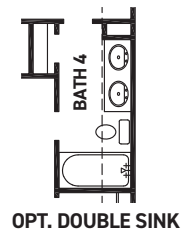

ELEVATION D

ELEVATION E

REV 04/24 (453D)

These drawings are conceptual only and are for the convenience of reference. They should not be relied upon as representations, express or implied, of the final detail of the residences. The builder expressly reserves the right to make modifications, revisions, and changes it deems desirable in its sole and absolute discretion. Dimensions and square footages are approximate and may vary with actual construction. Due to design and footage requirements not all options/elevations are available in all locations.

newmarkhomes.com

FEATURES:

- 2,650 SQUARE FT.
- 5 BEDROOM
- 4 BATHROOM
- 2 CAR GARAGE

REV 04/24 (453D)

These drawings are conceptual only and are for the convenience of reference. They should not be relied upon as representations, express or implied, of the final detail of the residences. The builder expressly reserves the right to make modifications, revisions, and changes it deems desirable in its sole and absolute discretion. Dimensions and square footages are approximate and may vary with actual construction. Due to design and footage requirements not all options/elevations are available in all locations.