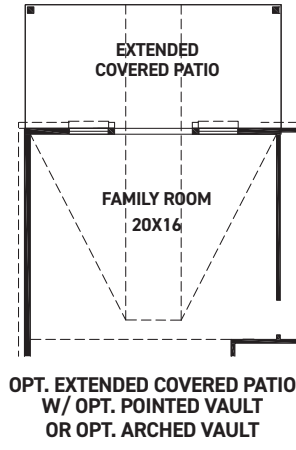

ELEVATION D

ELEVATION E

REV 04/24 (453D)

These drawings are conceptual only and are for the convenience of reference. They should not be relied upon as representations, express or implied, of the final detail of the residences. The builder expressly reserves the right to make modifications, revisions, and changes it deems desirable in its sole and absolute discretion. Dimensions and square footages are approximate and may vary with actual construction. Due to design and footage requirements not all options/elevations are available in all locations.

newmarkhomes.com

FEATURES:

- 2,650 SQUARE FT.
- 5 BEDROOM
- 4 BATHROOM
- 2 CAR GARAGE

REV 04/24 (453D)

These drawings are conceptual only and are for the convenience of reference. They should not be relied upon as representations, express or implied, of the final detail of the residences. The builder expressly reserves the right to make modifications, revisions, and changes it deems desirable in its sole and absolute discretion. Dimensions and square footages are approximate and may vary with actual construction. Due to design and footage requirements not all options/elevations are available in all locations.