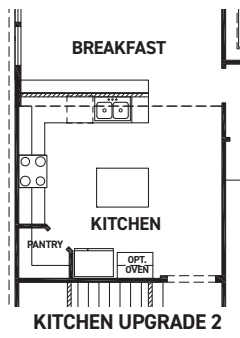

newmarkhomes.com

FEATURES:

- 2,650 SQUARE FT.
- 5 BEDROOM
- 4 BATHROOM
- 2 CAR GARAGE

REV 04/24 (453D)

These drawings are conceptual only and are for the convenience of reference. They should not be relied upon as representations, express or implied, of the final detail of the residences. The builder expressly reserves the right to make modifications, revisions, and changes it deems desirable in its sole and absolute discretion. Dimensions and square footages are approximate and may vary with actual construction. Due to design and footage requirements not all options/elevations are available in all locations.