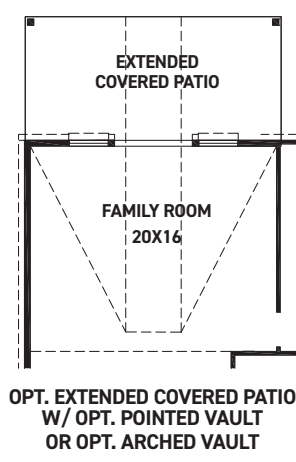

ELEVATION D

ELEVATION E

REV 04/24 (453D)

These drawings are conceptual only and are for the convenience of reference. They should not be relied upon as representations, express or implied, of the final detail of the residences. The builder expressly reserves the right to make modifications, revisions, and changes it deems desirable in its sole and absolute discretion. Dimensions and square footages are approximate and may vary with actual construction. Due to design and footage requirements not all options/elevations are available in all locations.

newmarkhomes.com

FEATURES:

- 2,650 SQUARE FT.
- 5 BEDROOM
- 4 BATHROOM
- 2 CAR GARAGE

REV 04/24 (453D)

These drawings are conceptual only and are for the convenience of reference. They should not be relied upon as representations, express or implied, of the final detail of the residences. The builder expressly reserves the right to make modifications, revisions, and changes it deems desirable in its sole and absolute discretion. Dimensions and square footages are approximate and may vary with actual construction. Due to design and footage requirements not all options/elevations are available in all locations.