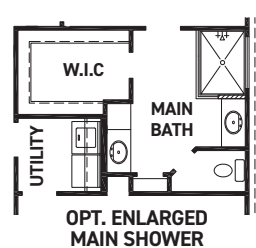

newmarkhomes.com

FEATURES:

- 2,650 SQUARE FT.
- 5 BEDROOM
- 4 BATHROOM
- 2 CAR GARAGE

REV 04/24 (453D)

These drawings are conceptual only and are for the convenience of reference. They should not be relied upon as representations, express or implied, of the final detail of the residences. The builder expressly reserves the right to make modifications, revisions, and changes it deems desirable in its sole and absolute discretion. Dimensions and square footages are approximate and may vary with actual construction. Due to design and footage requirements not all options/elevations are available in all locations.