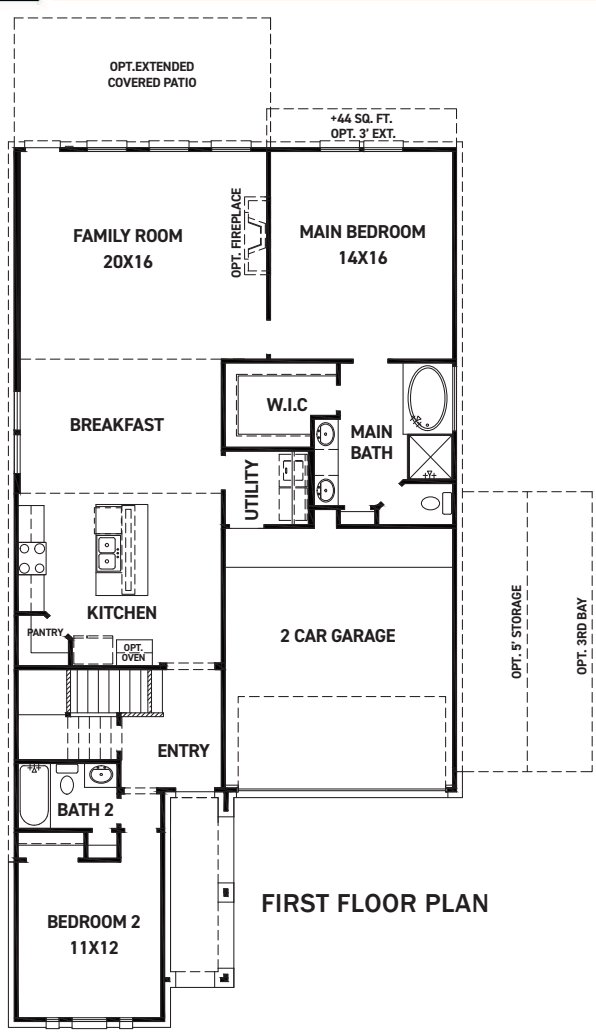

# 24818 Vervain Meadow Trail

Katy, TX 77493 | MLS #53292696  
\$555,855

Sq Ft	Beds	Baths	Stories	Garage
<b>2,650</b>	<b>5</b>	<b>4</b>	<b>2</b>	<b>2</b>

Introducing THE DONLEY PLAN BY NEWMARK HOMES, 5 BEDROOMS, 4 BATHROOMS AND GAMEROOM, is perfect for families and guests alike. Open kitchen that flows into the living room with french doors leading to a charming patio, seamlessly connec... [READ MORE »](#)

---

**ELEVATION A**

**ELEVATION B**

**ELEVATION C**

**ELEVATION D**

**ELEVATION E**

REV 04/24 (453D)

These drawings are conceptual only and are for the convenience of reference. They should not be relied upon as representations, express or implied, of the final detail of the residences. The builder expressly reserves the right to make modifications, revisions, and changes it deems desirable in its sole and absolute discretion. Dimensions and square footages are approximate and may vary with actual construction. Due to design and footage requirements not all options/elevations are available in all locations.

### FEATURES:

- 2,650 SQUARE FT.
- 5 BEDROOM
- 4 BATHROOM
- 2 CAR GARAGE

REV 04/24 (453D)

These drawings are conceptual only and are for the convenience of reference. They should not be relied upon as representations, express or implied, of the final detail of the residences. The builder expressly reserves the right to make modifications, revisions, and changes it deems desirable in its sole and absolute discretion. Dimensions and square footages are approximate and may vary with actual construction. Due to design and footage requirements not all options/elevations are available in all locations.