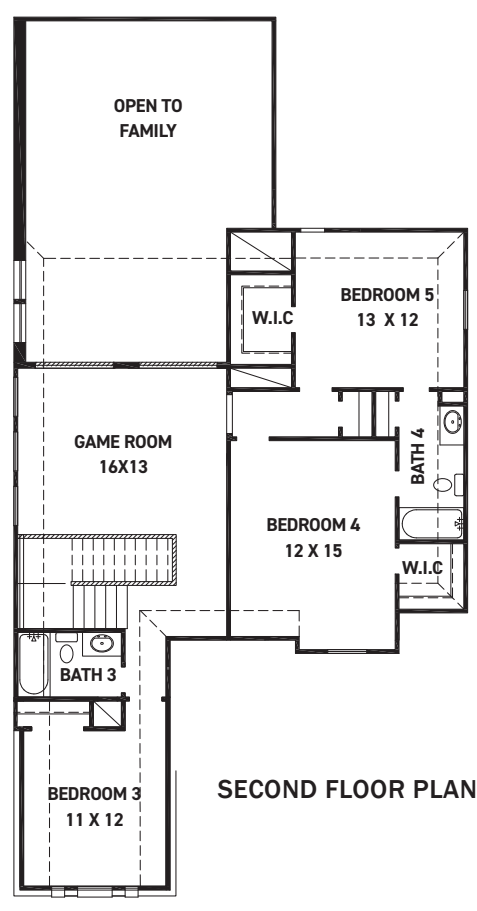

# 24818 Vervain Meadow Trail

Katy, TX 77493 | MLS #53292696  
\$555,855

Sq Ft	Beds	Baths	Stories	Garage
<b>2,650</b>	<b>5</b>	<b>4</b>	<b>2</b>	<b>2</b>

Introducing THE DONLEY PLAN BY NEWMARK HOMES, 5 BEDROOMS, 4 BATHROOMS AND GAMEROOM, is perfect for families and guests alike. Open kitchen that flows into the living room with french doors leading to a charming patio, seamlessly connec... [READ MORE »](#)

---

**ELEVATION A**

**ELEVATION B**

**ELEVATION C**

**ELEVATION D**

**ELEVATION E**

REV 04/24 (453D)

These drawings are conceptual only and are for the convenience of reference. They should not be relied upon as representations, express or implied, of the final detail of the residences. The builder expressly reserves the right to make modifications, revisions, and changes it deems desirable in its sole and absolute discretion. Dimensions and square footages are approximate and may vary with actual construction. Due to design and footage requirements not all options/elevations are available in all locations.

### FEATURES:

- 2,650 SQUARE FT.
- 5 BEDROOM
- 4 BATHROOM
- 2 CAR GARAGE

REV 04/24 (453D)

These drawings are conceptual only and are for the convenience of reference. They should not be relied upon as representations, express or implied, of the final detail of the residences. The builder expressly reserves the right to make modifications, revisions, and changes it deems desirable in its sole and absolute discretion. Dimensions and square footages are approximate and may vary with actual construction. Due to design and footage requirements not all options/elevations are available in all locations.