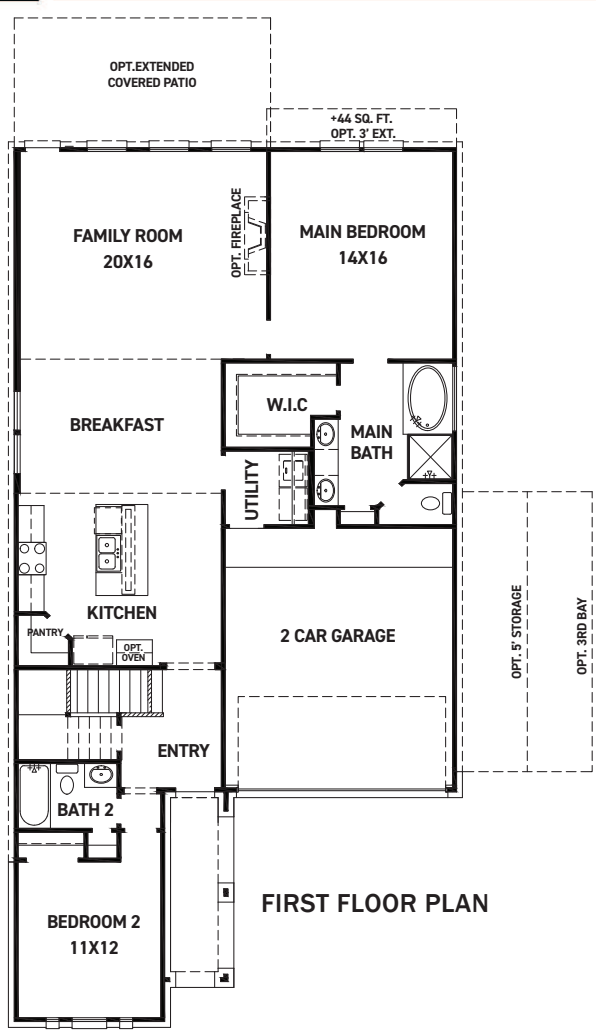

# 24818 Vervain Meadow Trail

Katy, TX 77493 | MLS #53292696  
\$555,855

Sq Ft	Beds	Baths	Stories	Garage
<b>2,650</b>	<b>5</b>	<b>4</b>	<b>2</b>	<b>2</b>

Introducing THE DONLEY PLAN BY NEWMARK HOMES, 5 BEDROOMS, 4 BATHROOMS AND GAMEROOM, is perfect for families and guests alike. Open kitchen that flows into the living room with french doors leading to a charming patio, seamlessly connec... [READ MORE »](#)

---

**ELEVATION A**

**ELEVATION B**

**ELEVATION C**

**ELEVATION D**

**ELEVATION E**

REV 04/24 (453D)

These drawings are conceptual only and are for the convenience of reference. They should not be relied upon as representations, express or implied, of the final detail of the residences. The builder expressly reserves the right to make modifications, revisions, and changes it deems desirable in its sole and absolute discretion. Dimensions and square footages are approximate and may vary with actual construction. Due to design and footage requirements not all options/elevations are available in all locations.

[newmarkhomes.com](http://newmarkhomes.com)

**FEATURES:**

- 2,650 SQUARE FT.
- 5 BEDROOM
- 4 BATHROOM
- 2 CAR GARAGE

REV 04/24 (453D)

These drawings are conceptual only and are for the convenience of reference. They should not be relied upon as representations, express or implied, of the final detail of the residences. The builder expressly reserves the right to make modifications, revisions, and changes it deems desirable in its sole and absolute discretion. Dimensions and square footages are approximate and may vary with actual construction. Due to design and footage requirements not all options/elevations are available in all locations.