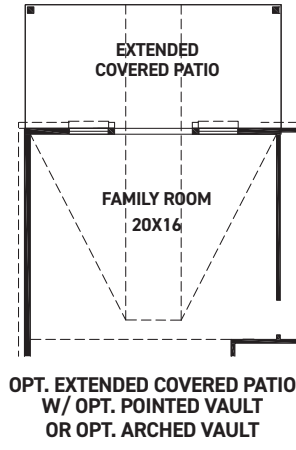

---

**ELEVATION A**

**ELEVATION B**

**ELEVATION C**

**ELEVATION D**

**ELEVATION E**

REV 04/24 (453D)

These drawings are conceptual only and are for the convenience of reference. They should not be relied upon as representations, express or implied, of the final detail of the residences. The builder expressly reserves the right to make modifications, revisions, and changes it deems desirable in its sole and absolute discretion. Dimensions and square footages are approximate and may vary with actual construction. Due to design and footage requirements not all options/elevations are available in all locations.

[newmarkhomes.com](http://newmarkhomes.com)

**FEATURES:**

- 2,650 SQUARE FT.
- 5 BEDROOM
- 4 BATHROOM
- 2 CAR GARAGE

REV 04/24 (453D)

These drawings are conceptual only and are for the convenience of reference. They should not be relied upon as representations, express or implied, of the final detail of the residences. The builder expressly reserves the right to make modifications, revisions, and changes it deems desirable in its sole and absolute discretion. Dimensions and square footages are approximate and may vary with actual construction. Due to design and footage requirements not all options/elevations are available in all locations.