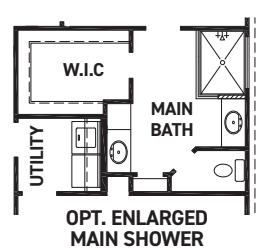

[newmarkhomes.com](http://newmarkhomes.com)

**FEATURES:**

- 2,650 SQUARE FT.
- 5 BEDROOM
- 4 BATHROOM
- 2 CAR GARAGE

REV 04/24 (453D)

These drawings are conceptual only and are for the convenience of reference. They should not be relied upon as representations, express or implied, of the final detail of the residences. The builder expressly reserves the right to make modifications, revisions, and changes it deems desirable in its sole and absolute discretion. Dimensions and square footages are approximate and may vary with actual construction. Due to design and footage requirements not all options/elevations are available in all locations.