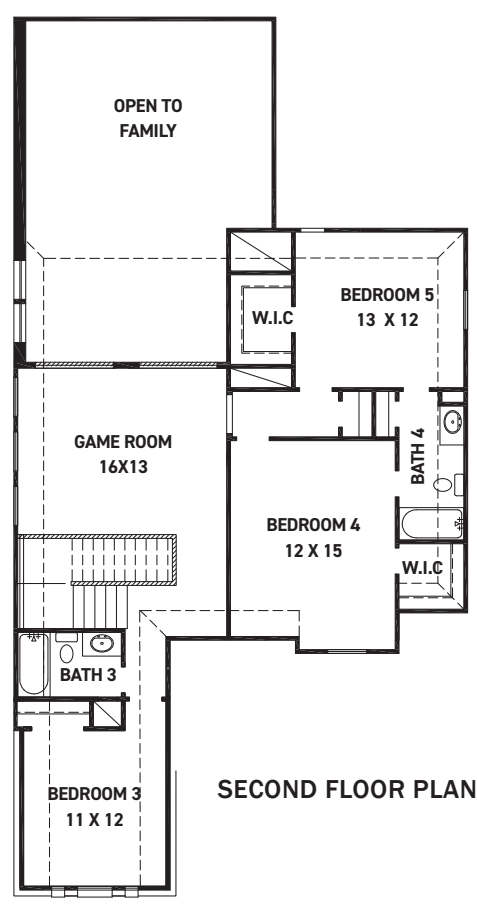

# 24818 Vervain Meadow Trail

Katy, TX 77493 | MLS #53292696  
\$555,855

Sq Ft	Beds	Baths	Stories	Garage
<b>2,650</b>	<b>5</b>	<b>4</b>	<b>2</b>	<b>2</b>

Introducing THE DONLEY PLAN BY NEWMARK HOMES, 5 BEDROOMS, 4 BATHROOMS AND GAMEROOM, is perfect for families and guests alike. Open kitchen that flows into the living room with french doors leading to a charming patio, seamlessly connec... [READ MORE »](#)

---

**ELEVATION A**

**ELEVATION B**

**ELEVATION C**

**ELEVATION D**

**ELEVATION E**

REV 04/24 (453D)

These drawings are conceptual only and are for the convenience of reference. They should not be relied upon as representations, express or implied, of the final detail of the residences. The builder expressly reserves the right to make modifications, revisions, and changes it deems desirable in its sole and absolute discretion. Dimensions and square footages are approximate and may vary with actual construction. Due to design and footage requirements not all options/elevations are available in all locations.

[newmarkhomes.com](http://newmarkhomes.com)

**FEATURES:**

- 2,650 SQUARE FT.
- 5 BEDROOM
- 4 BATHROOM
- 2 CAR GARAGE

REV 04/24 (453D)

These drawings are conceptual only and are for the convenience of reference. They should not be relied upon as representations, express or implied, of the final detail of the residences. The builder expressly reserves the right to make modifications, revisions, and changes it deems desirable in its sole and absolute discretion. Dimensions and square footages are approximate and may vary with actual construction. Due to design and footage requirements not all options/elevations are available in all locations.