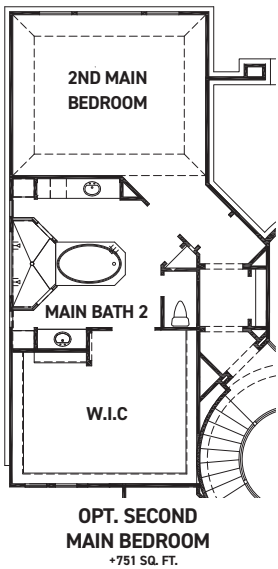

FEDRICK HARRIS
ESTATE HOMES

November 15, 2024

Grand Villa Vecchio

FEATURES:

- 5,509 SQUARE FT.
- 4 BEDROOM
- 4 1/2 BATHROOM
- 3 CAR GARAGE

REV 01/24(10)

These drawings are conceptual only and are for the convenience of reference. They should not be relied upon as representations, express or implied, of the final detail of the residences. The builder expressly reserves the right to make modifications, revisions, and changes it deems desirable in its sole and absolute discretion. Dimensions and square footages are approximate and may vary with actual construction. Due to design and footage requirements not all options/elevations are available in all locations.