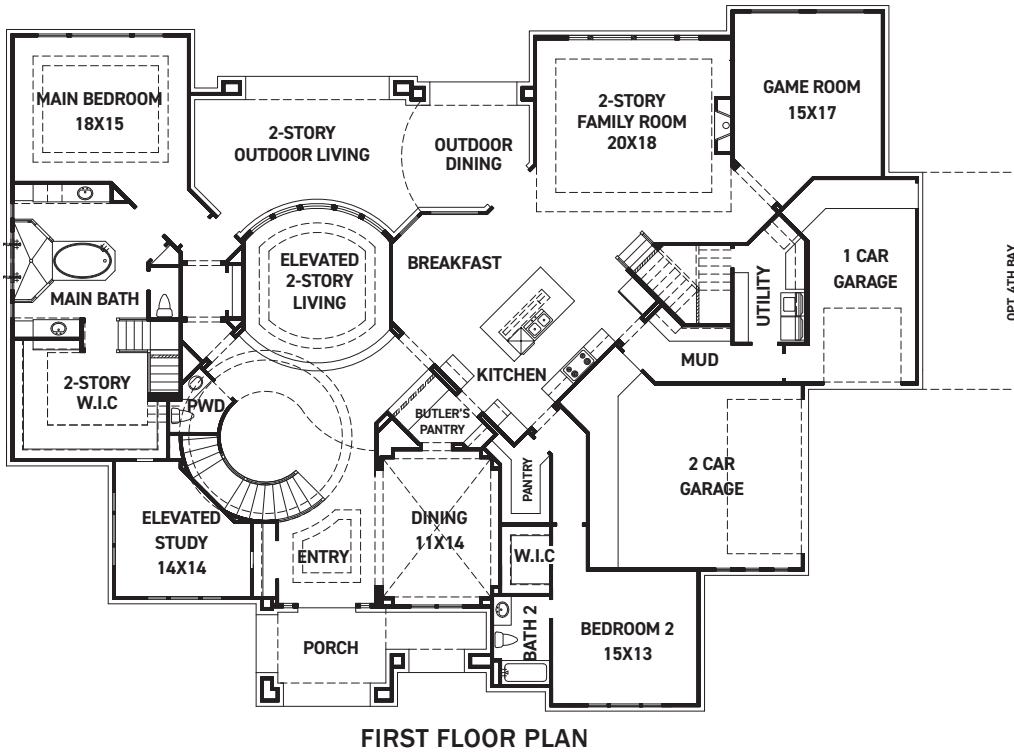

Grand Villa Vecchio

ELEVATION 1

ELEVATION 2

REV 01/24 (10

These drawings are conceptual only and are for the convenience of reference. They should not be relied upon as representations, express or implied, of the final detail of the residences. The builder expressly reserves the right to make modifications, revisions, and changes it deems desirable in its sole and absolute discretion. Dimensions and square footages are approximate and may vary with actual construction. Due to design and footage requirements not all options/elevations are available in all locations.

FEDRICK HARRIS
ESTATE HOMES

November 15, 2024

Grand Villa Vecchio

FEATURES:

- 5,509 SQUARE FT.
- 4 BEDROOM
- 4 1/2 BATHROOM
- 3 CAR GARAGE

REV 01/24(10)

These drawings are conceptual only and are for the convenience of reference. They should not be relied upon as representations, express or implied, of the final detail of the residences. The builder expressly reserves the right to make modifications, revisions, and changes it deems desirable in its sole and absolute discretion. Dimensions and square footages are approximate and may vary with actual construction. Due to design and footage requirements not all options/elevations are available in all locations.