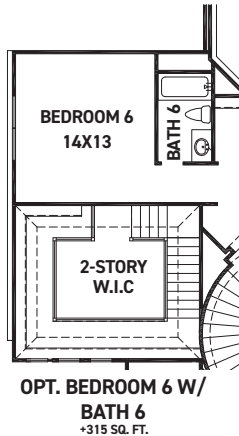

FEDRICK HARRIS
ESTATE HOMES

November 15, 2024

Grand Villa Vecchio

FEATURES:

- 5,509 SQUARE FT.
- 4 BEDROOM
- 4 1/2 BATHROOM
- 3 CAR GARAGE

REV 01/24(10)

These drawings are conceptual only and are for the convenience of reference. They should not be relied upon as representations, express or implied, of the final detail of the residences. The builder expressly reserves the right to make modifications, revisions, and changes it deems desirable in its sole and absolute discretion. Dimensions and square footages are approximate and may vary with actual construction. Due to design and footage requirements not all options/elevations are available in all locations.