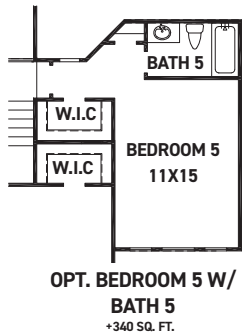

FEDRICK HARRIS
ESTATE HOMES

November 15, 2024

Grand Villa Vecchio

FEATURES:

- 5,509 SQUARE FT.
- 4 BEDROOM
- 4 1/2 BATHROOM
- 3 CAR GARAGE

REV 01/24(10)

These drawings are conceptual only and are for the convenience of reference. They should not be relied upon as representations, express or implied, of the final detail of the residences. The builder expressly reserves the right to make modifications, revisions, and changes it deems desirable in its sole and absolute discretion. Dimensions and square footages are approximate and may vary with actual construction. Due to design and footage requirements not all options/elevations are available in all locations.