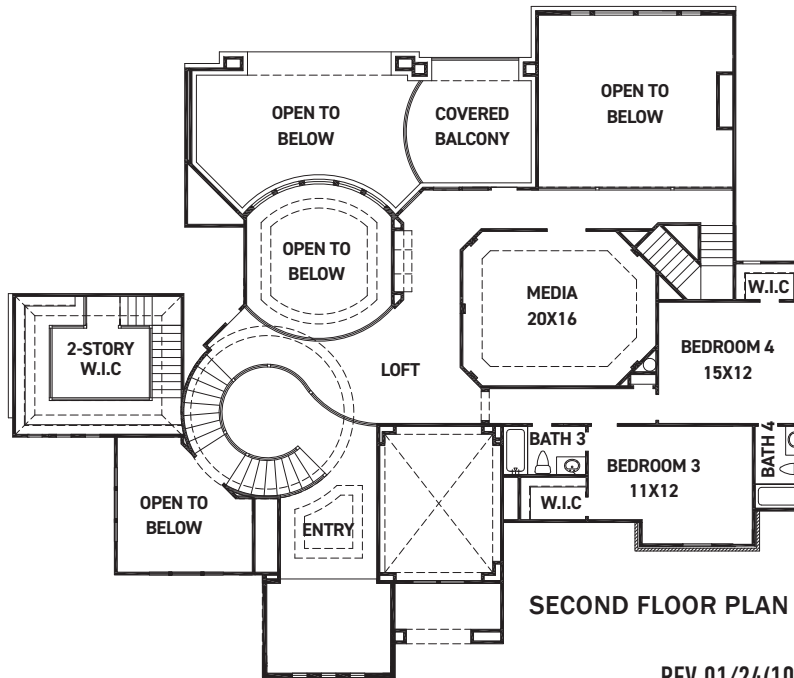

FEDRICK HARRIS
ESTATE HOMES

November 15, 2024

Grand Villa Vecchio

FEATURES:

- 5,509 SQUARE FT.
- 4 BEDROOM
- 4 1/2 BATHROOM
- 3 CAR GARAGE

REV 01/24(10)

These drawings are conceptual only and are for the convenience of reference. They should not be relied upon as representations, express or implied, of the final detail of the residences. The builder expressly reserves the right to make modifications, revisions, and changes it deems desirable in its sole and absolute discretion. Dimensions and square footages are approximate and may vary with actual construction. Due to design and footage requirements not all options/elevations are available in all locations.