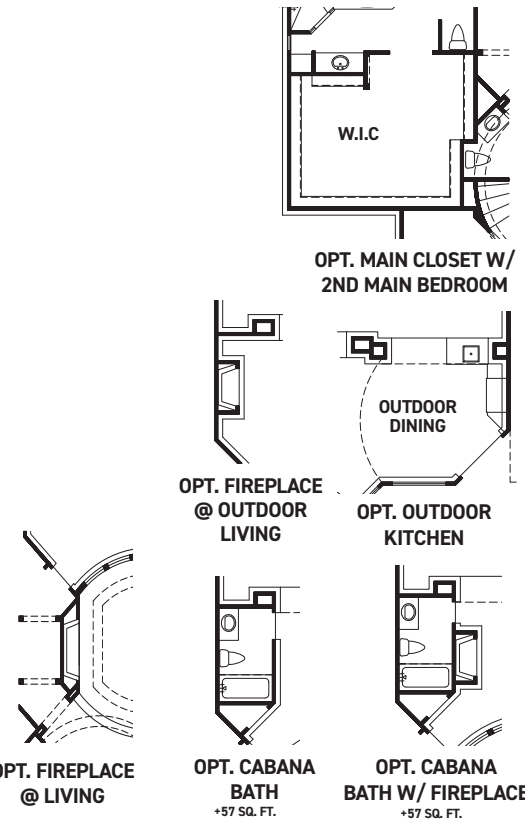

Grand Villa Vecchio

ELEVATION 1

ELEVATION 2

REV 01/24 (10

These drawings are conceptual only and are for the convenience of reference. They should not be relied upon as representations, express or implied, of the final detail of the residences. The builder expressly reserves the right to make modifications, revisions, and changes it deems desirable in its sole and absolute discretion. Dimensions and square footages are approximate and may vary with actual construction. Due to design and footage requirements not all options/elevations are available in all locations.

FEDRICK HARRIS
ESTATE HOMES

November 15, 2024

Grand Villa Vecchio

FEATURES:

- 5,509 SQUARE FT.
- 4 BEDROOM
- 4 1/2 BATHROOM
- 3 CAR GARAGE

REV 01/24(10)

These drawings are conceptual only and are for the convenience of reference. They should not be relied upon as representations, express or implied, of the final detail of the residences. The builder expressly reserves the right to make modifications, revisions, and changes it deems desirable in its sole and absolute discretion. Dimensions and square footages are approximate and may vary with actual construction. Due to design and footage requirements not all options/elevations are available in all locations.