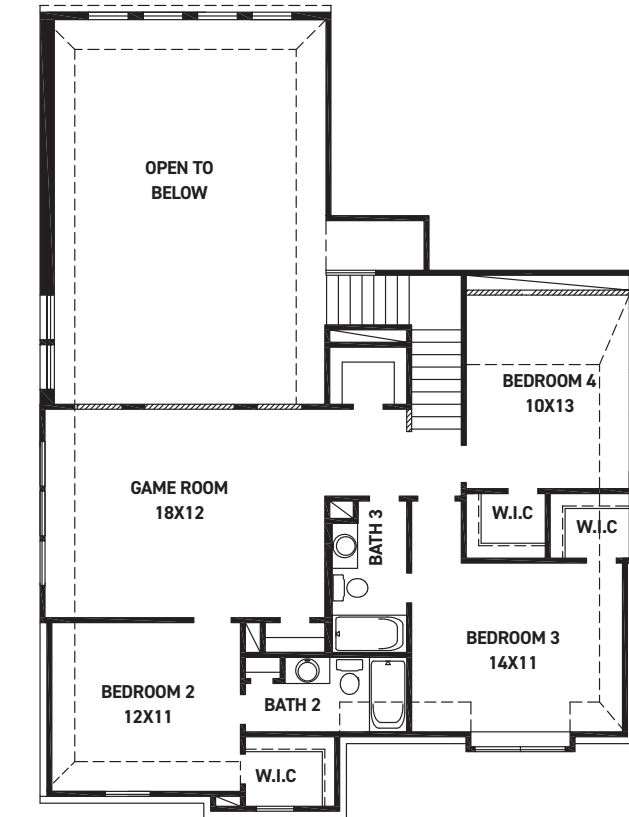

ELEVATION 1

ELEVATION 3

ELEVATION 4

ELEVATION 5

These drawings are conceptual only and are for the convenience of reference. They should not be relied upon as representations, express or implied, of the final detail of the residences. The builder expressly reserves the right to make modifications, revisions, and changes it deems desirable in its sole and absolute discretion. Dimensions and square footages are approximate and may vary with actual construction. Due to design and footage requirements not all options/elevations are available in all locations.

FIRST FLOOR PLAN

SECOND FLOOR PLAN

FEATURES:

- 2,698 SQUARE FT.
- 4 BEDROOM
- 3 1/2 BATHROOM
- 2 CAR GARAGE

OPT. ENLARGED MAIN SHOWER

OPT. FIREPLACE

OPT. MEDIA ROOM +176 SQ. FT.

REV 06/24 (500