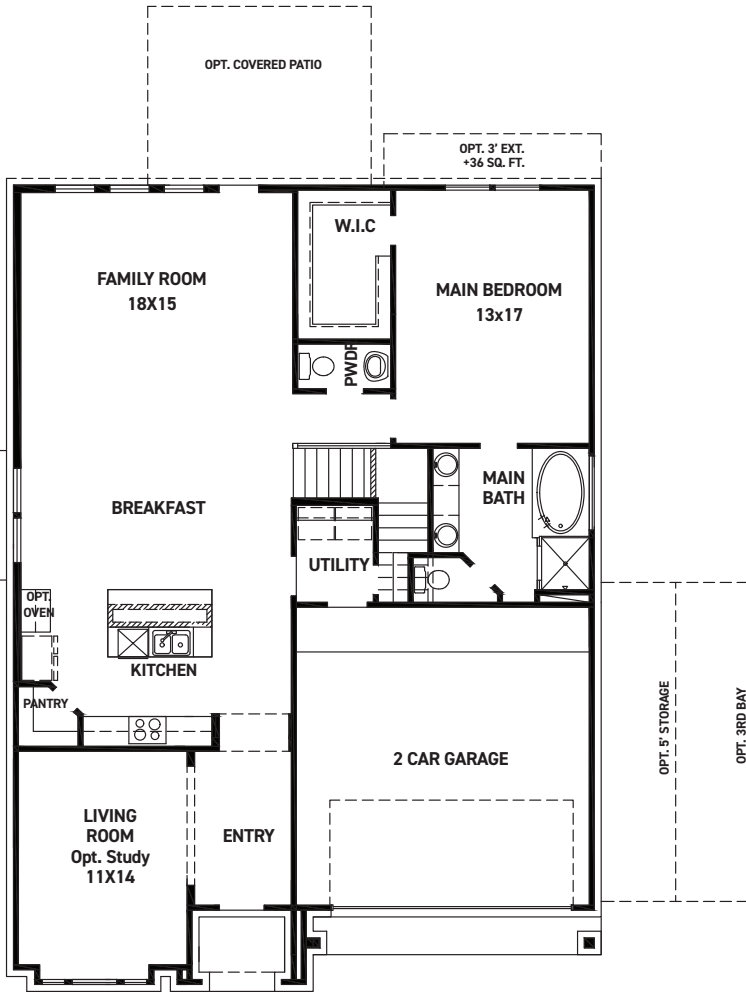

406 Yellow Dandelion Ln

Richmond, TX 77406 | MLS #73570374
\$638,875

Sq Ft	Beds	Baths	Stories	Garage
2,751	4	3.5	2	2

NEWMARK HOMES' new construction features the beautiful Vienna on a corner lot with extra yard. The soaring 22' ceiling in the family room gives a feeling of extra spaciousness. The breakfast room has additional bay windows to let in an... [READ MORE »](#)

ELEVATION 1

ELEVATION 3

ELEVATION 4

ELEVATION 5

These drawings are conceptual only and are for the convenience of reference. They should not be relied upon as representations, express or implied, of the final detail of the residences. The builder expressly reserves the right to make modifications, revisions, and changes it deems desirable in its sole and absolute discretion. Dimensions and square footages are approximate and may vary with actual construction. Due to design and footage requirements not all options/elevations are available in all locations.

FIRST FLOOR PLAN

SECOND FLOOR PLAN

FEATURES:

- 2,698 SQUARE FT.
- 4 BEDROOM
- 3 1/2 BATHROOM
- 2 CAR GARAGE

OPT. ENLARGED MAIN SHOWER

OPT. FIREPLACE

OPT. MEDIA ROOM +176 SQ. FT.

REV 06/24 (500