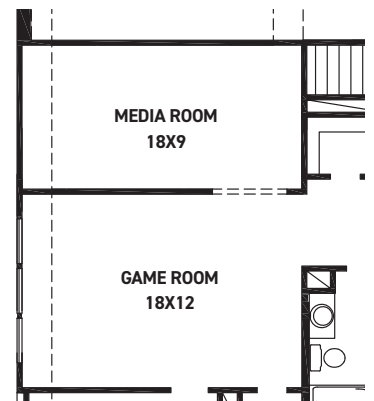

FIRST FLOOR PLAN

SECOND FLOOR PLAN

FEATURES:

- 2,698 SQUARE FT.
- 4 BEDROOM
- 3 1/2 BATHROOM
- 2 CAR GARAGE

OPT. ENLARGED MAIN SHOWER

OPT. FIREPLACE

OPT. MEDIA ROOM +176 SQ. FT.

REV 06/24 (500