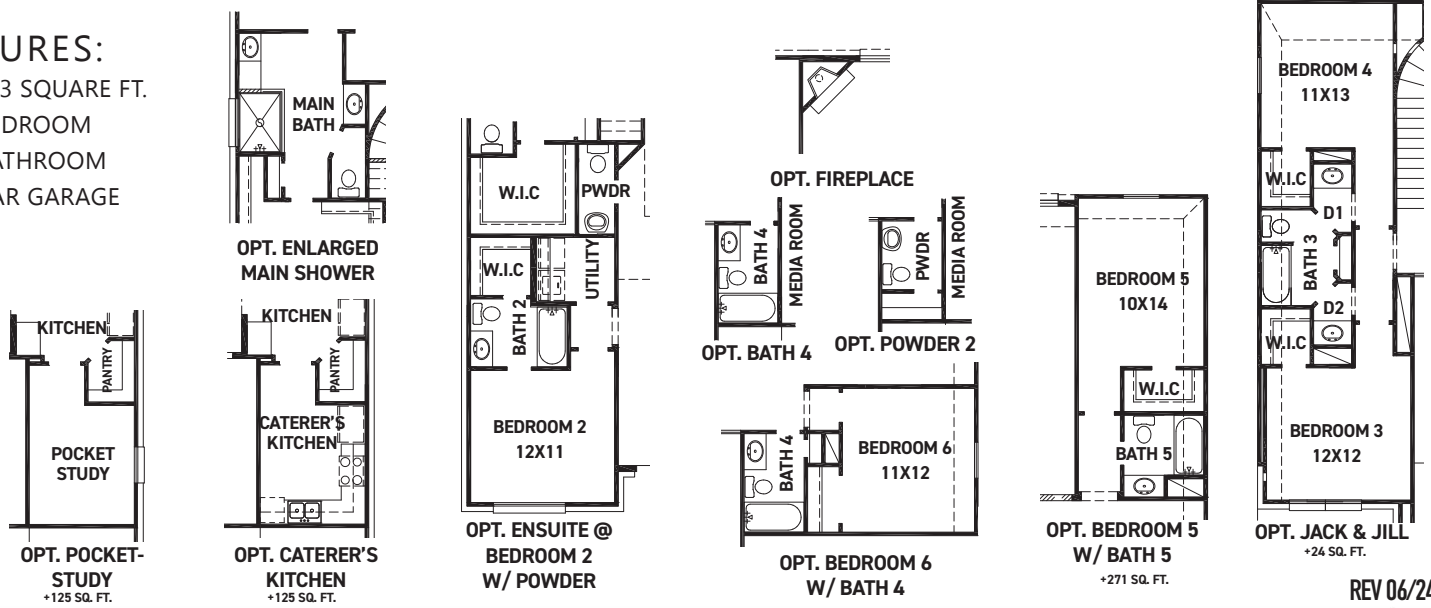

---

Community Sales Manager  
Ron Rice  
[\(832\) 277-3927](tel:(832)277-3927)  
[rrice@newmarkhomes.com](mailto:rrice@newmarkhomes.com)

---

**ELEVATION 1**

**ELEVATION 2**

**ELEVATION 3**

**ELEVATION 4**

These drawings are conceptual only and are for the convenience of reference. They should not be relied upon as representations, express or implied, of the final detail of the residences. The builder expressly reserves the right to make modifications, revisions, and changes it deems desirable in its sole and absolute discretion. Dimensions and square footages are approximate and may vary with actual construction. Due to design and footage requirements not all options/elevations are available in all locations.

[newmarkhomes.com](http://newmarkhomes.com)

**FEATURES:**

- 2,953 SQUARE FT.
- 4 BEDROOM
- 3 BATHROOM
- 3 CAR GARAGE

REV 06/24 (5)

These drawings are conceptual only and are for the convenience of reference. They should not be relied upon as representations, express or implied, of the final detail of the residences. The builder expressly reserves the right to make modifications, revisions, and changes it deems desirable in its sole and absolute discretion. Dimensions and square footages are approximate and may vary with actual construction. Due to design and footage requirements not all options/elevations are available in all locations.