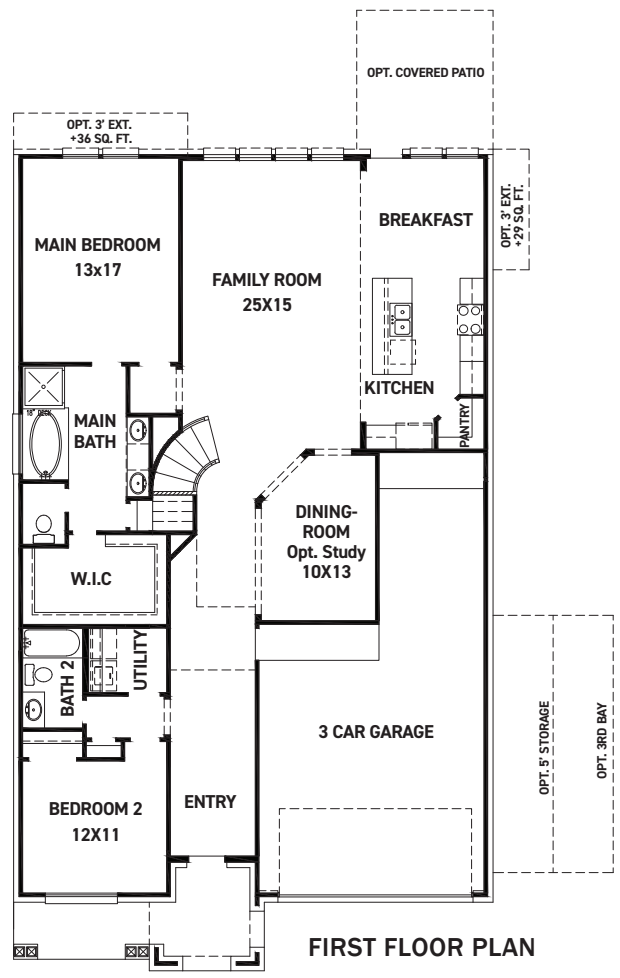

---

Community Sales Manager  
Ron Rice  
[\(832\) 277-3927](tel:(832)277-3927)  
[rrice@newmarkhomes.com](mailto:rrice@newmarkhomes.com)

---

**ELEVATION 1**

**ELEVATION 2**

**ELEVATION 3**

**ELEVATION 4**

These drawings are conceptual only and are for the convenience of reference. They should not be relied upon as representations, express or implied, of the final detail of the residences. The builder expressly reserves the right to make modifications, revisions, and changes it deems desirable in its sole and absolute discretion. Dimensions and square footages are approximate and may vary with actual construction. Due to design and footage requirements not all options/elevations are available in all locations.

[newmarkhomes.com](http://newmarkhomes.com)

**FEATURES:**

- 2,953 SQUARE FT.
- 4 BEDROOM
- 3 BATHROOM
- 3 CAR GARAGE

REV 06/24 (5)

These drawings are conceptual only and are for the convenience of reference. They should not be relied upon as representations, express or implied, of the final detail of the residences. The builder expressly reserves the right to make modifications, revisions, and changes it deems desirable in its sole and absolute discretion. Dimensions and square footages are approximate and may vary with actual construction. Due to design and footage requirements not all options/elevations are available in all locations.