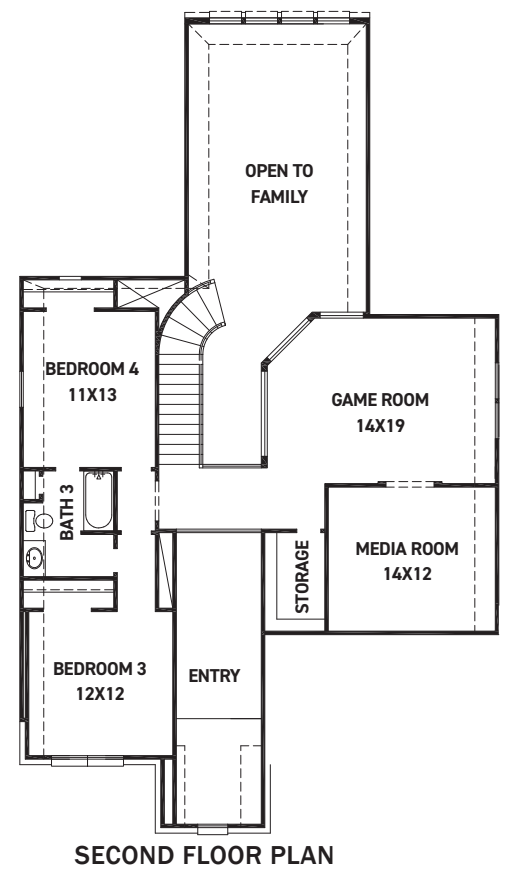

---

Community Sales Manager  
Ron Rice  
[\(832\) 277-3927](tel:(832)277-3927)  
[rrice@newmarkhomes.com](mailto:rrice@newmarkhomes.com)

---

**ELEVATION 1**

**ELEVATION 2**

**ELEVATION 3**

**ELEVATION 4**

These drawings are conceptual only and are for the convenience of reference. They should not be relied upon as representations, express or implied, of the final detail of the residences. The builder expressly reserves the right to make modifications, revisions, and changes it deems desirable in its sole and absolute discretion. Dimensions and square footages are approximate and may vary with actual construction. Due to design and footage requirements not all options/elevations are available in all locations.

[newmarkhomes.com](http://newmarkhomes.com)

**FEATURES:**

- 2,953 SQUARE FT.
- 4 BEDROOM
- 3 BATHROOM
- 3 CAR GARAGE

REV 06/24 (5)

These drawings are conceptual only and are for the convenience of reference. They should not be relied upon as representations, express or implied, of the final detail of the residences. The builder expressly reserves the right to make modifications, revisions, and changes it deems desirable in its sole and absolute discretion. Dimensions and square footages are approximate and may vary with actual construction. Due to design and footage requirements not all options/elevations are available in all locations.