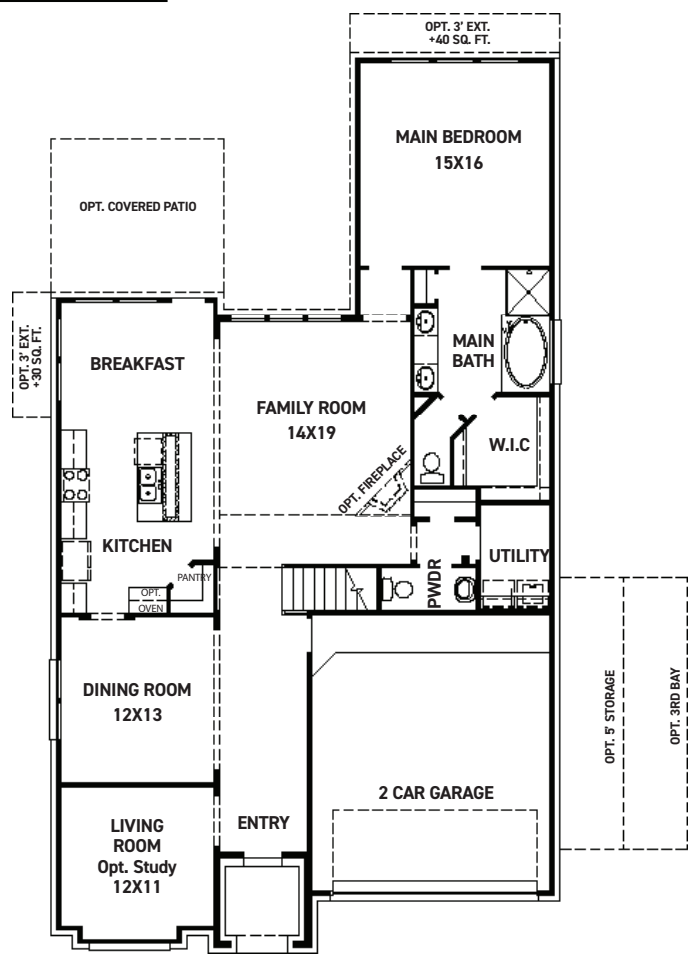

ELEVATION 6

ELEVATION 7

ELEVATION 8

REV 10/24 (501)

These drawings are conceptual only and are for the convenience of reference. They should not be relied upon as representations, express or implied, of the final detail of the residences. The builder expressly reserves the right to make modifications, revisions, and changes it deems desirable in its sole and absolute discretion. Dimensions and square footages are approximate and may vary with actual construction.

newmarkhomes.com

Heidelberg

FIRST FLOOR PLAN

SECOND FLOOR PLAN

FEATURES:

- 2,799 SQUARE FT.
- 4 BEDROOM
- 3 1/2 BATHROOM
- 2 CAR GARAGE

OPT. ENLARGED MAIN CLOSET

OPT. ENLARGED MAIN SHOWER