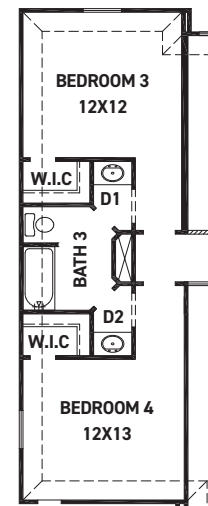

newmarkhomes.com

Heidelberg

FIRST FLOOR PLAN

SECOND FLOOR PLAN

FEATURES:

- 2,799 SQUARE FT.
- 4 BEDROOM
- 3 1/2 BATHROOM
- 2 CAR GARAGE

OPT. ENLARGED MAIN CLOSET

OPT. ENLARGED MAIN SHOWER

OPT. BEDROOM 5 W/ BATH 4 & EXTENDED BREAKFAST

OPT. JACK & JILL BATHROOM

REV 10/24 (50)

These drawings are conceptual only and are for the convenience of reference. They should not be relied upon as representations, express or implied, of the final detail of the residences. The builder expressly reserves the right to make modifications, revisions, and changes it deems desirable in its sole and absolute discretion. Dimensions and square footages are approximate and may vary with actual construction.