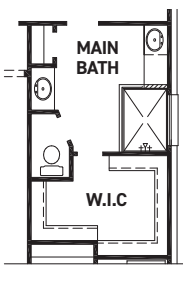

newmarkhomes.com

Heidelberg

FIRST FLOOR PLAN

SECOND FLOOR PLAN

FEATURES:

- 2,799 SQUARE FT.
- 4 BEDROOM
- 3 1/2 BATHROOM
- 2 CAR GARAGE

OPT. ENLARGED MAIN CLOSET

OPT. ENLARGED MAIN SHOWER

OPT. BEDROOM 5 W/ BATH 4 & EXTENDED BREAKFAST

OPT. JACK & JILL BATHROOM

REV 10/24 (50)

These drawings are conceptual only and are for the convenience of reference. They should not be relied upon as representations, express or implied, of the final detail of the residences. The builder expressly reserves the right to make modifications, revisions, and changes it deems desirable in its sole and absolute discretion. Dimensions and square footages are approximate and may vary with actual construction.