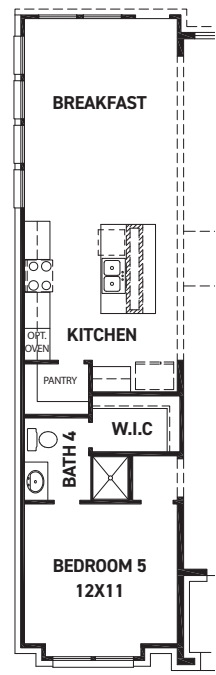

newmarkhomes.com

Heidelberg

FIRST FLOOR PLAN

SECOND FLOOR PLAN

FEATURES:

- 2,799 SQUARE FT.
- 4 BEDROOM
- 3 1/2 BATHROOM
- 2 CAR GARAGE

OPT. ENLARGED MAIN CLOSET

OPT. ENLARGED MAIN SHOWER

OPT. BEDROOM 5 W/ BATH 4 & EXTENDED BREAKFAST

OPT. JACK & JILL BATHROOM

REV 10/24 (50)

These drawings are conceptual only and are for the convenience of reference. They should not be relied upon as representations, express or implied, of the final detail of the residences. The builder expressly reserves the right to make modifications, revisions, and changes it deems desirable in its sole and absolute discretion. Dimensions and square footages are approximate and may vary with actual construction.