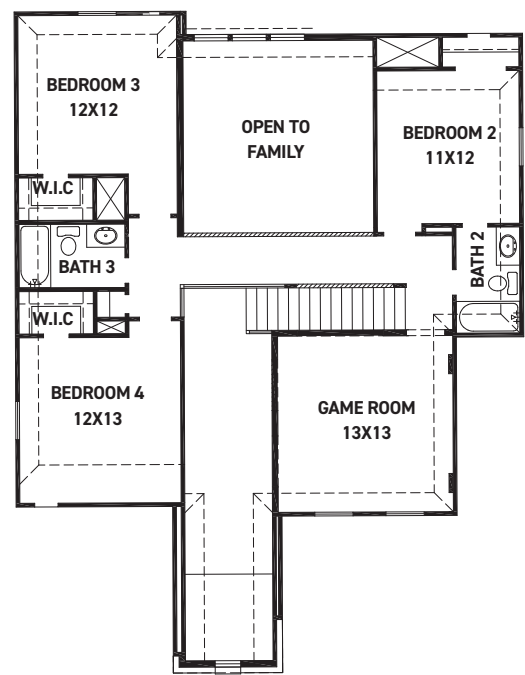

ELEVATION 6

ELEVATION 7

ELEVATION 8

REV 10/24 (501)

These drawings are conceptual only and are for the convenience of reference. They should not be relied upon as representations, express or implied, of the final detail of the residences. The builder expressly reserves the right to make modifications, revisions, and changes it deems desirable in its sole and absolute discretion. Dimensions and square footages are approximate and may vary with actual construction.

newmarkhomes.com

Heidelberg

FIRST FLOOR PLAN

SECOND FLOOR PLAN

FEATURES:

- 2,799 SQUARE FT.
- 4 BEDROOM
- 3 1/2 BATHROOM
- 2 CAR GARAGE

OPT. ENLARGED MAIN CLOSET

OPT. ENLARGED MAIN SHOWER