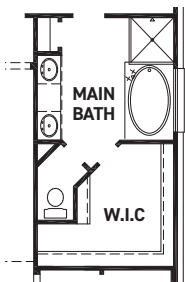

newmarkhomes.com

Heidelberg

FIRST FLOOR PLAN

SECOND FLOOR PLAN

FEATURES:

- 2,799 SQUARE FT.
- 4 BEDROOM
- 3 1/2 BATHROOM
- 2 CAR GARAGE

OPT. ENLARGED MAIN CLOSET

OPT. ENLARGED MAIN SHOWER

OPT. BEDROOM 5 W/ BATH 4 & EXTENDED BREAKFAST

OPT. JACK & JILL BATHROOM

REV 10/24 (50)

These drawings are conceptual only and are for the convenience of reference. They should not be relied upon as representations, express or implied, of the final detail of the residences. The builder expressly reserves the right to make modifications, revisions, and changes it deems desirable in its sole and absolute discretion. Dimensions and square footages are approximate and may vary with actual construction.