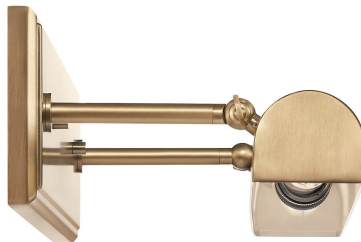

KICHLER LIGHTING : 52686CPZ
Carston Collection
Champagne Bronze Finish
W:24.25 x H:4.75 x E:8.50