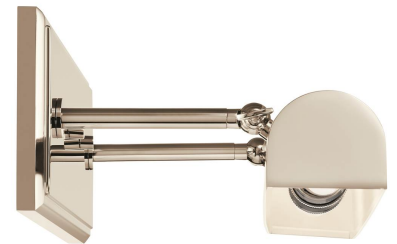

KICHLER LIGHTING : 52685PN
Carston Collection
Polished Nickel Finish
W:18.25 x H:4.75 x E:8.50