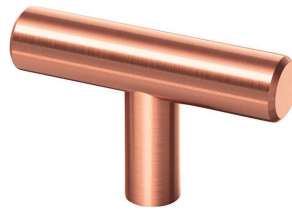

**BRUSHED
COPPER**