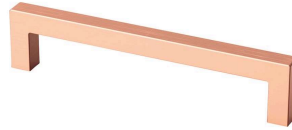

**BRUSHED
COPPER**