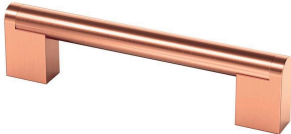

**BRUSHED
COPPER**