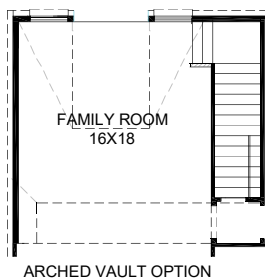

ANDREWS

FEATURES:

- 2,776 SQUARE FT.
- 5 BEDROOM
- 4 BATHROOM
- 2 CAR GARAGE

ANDREWS

ELEVATION A

ELEVATION B

ELEVATION C