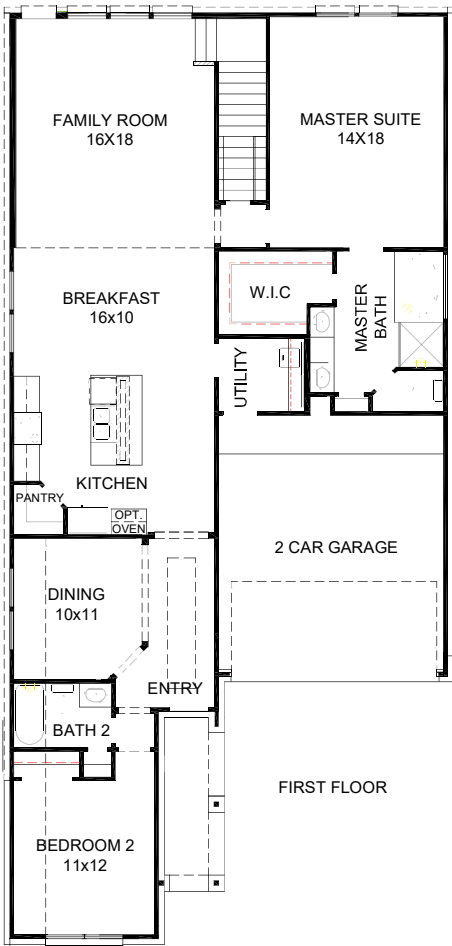

ANDREWS

FEATURES:

- 2,776 SQUARE FT.
- 5 BEDROOM
- 4 BATHROOM
- 2 CAR GARAGE

ANDREWS

ELEVATION A

ELEVATION B

ELEVATION C