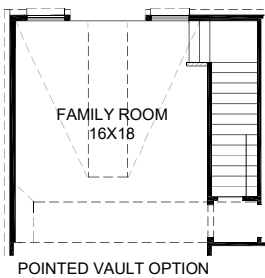

ANDREWS

FEATURES:

- 2,776 SQUARE FT.
- 5 BEDROOM
- 4 BATHROOM
- 2 CAR GARAGE

ANDREWS

ELEVATION A

ELEVATION B

ELEVATION C