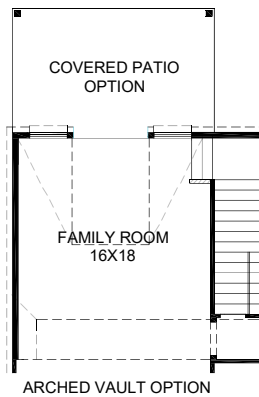

ANDREWS

FEATURES:

- 2,776 SQUARE FT.
- 5 BEDROOM
- 4 BATHROOM
- 2 CAR GARAGE

ANDREWS

ELEVATION A

ELEVATION B

ELEVATION C