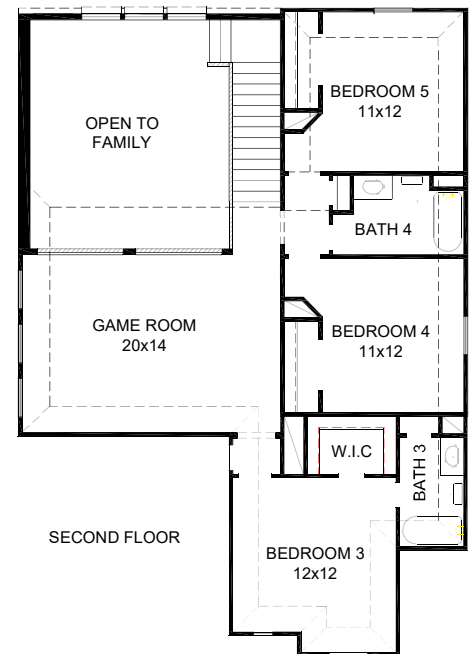

ANDREWS

FEATURES:

- 2,776 SQUARE FT.
- 5 BEDROOM
- 4 BATHROOM
- 2 CAR GARAGE

ANDREWS

ELEVATION A

ELEVATION B

ELEVATION C