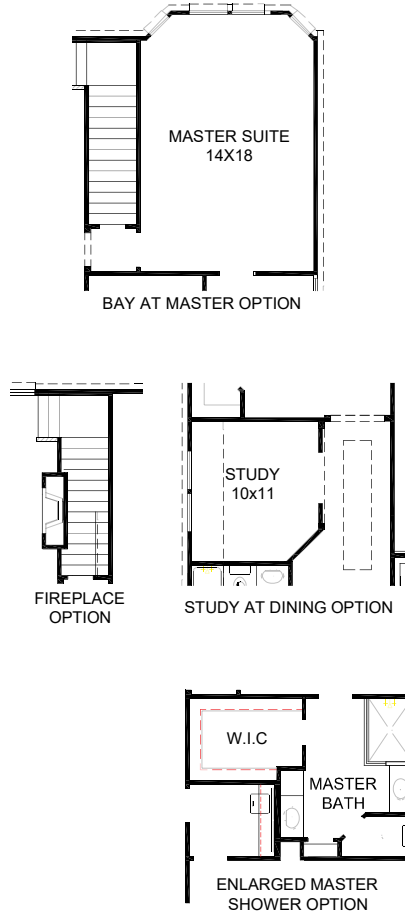

ANDREWS

FEATURES:

- 2,776 SQUARE FT.
- 5 BEDROOM
- 4 BATHROOM
- 2 CAR GARAGE

ANDREWS

ELEVATION A

ELEVATION B

ELEVATION C