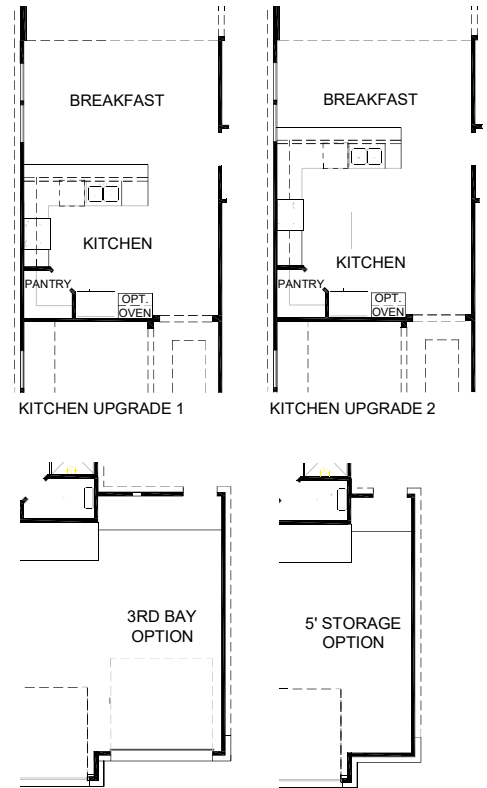

ANDREWS

FEATURES:

- 2,776 SQUARE FT.
- 5 BEDROOM
- 4 BATHROOM
- 2 CAR GARAGE

ANDREWS

ELEVATION A

ELEVATION B

ELEVATION C