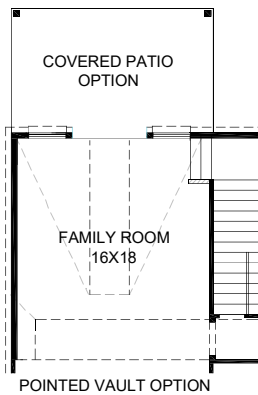

ANDREWS

FEATURES:

- 2,776 SQUARE FT.
- 5 BEDROOM
- 4 BATHROOM
- 2 CAR GARAGE

ANDREWS

ELEVATION A

ELEVATION B

ELEVATION C