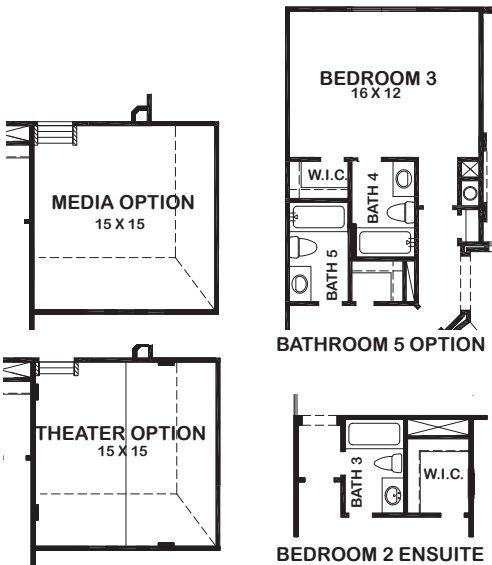

RAVENNA

Features:

- Approx. 4144 Square Feet
- 5 bedroom
- 4- 1/2 Bath
- 3-Car Garage

ENLARGED BEDROOMS 3 & 4 W/ BATH 5 OPT.

These drawings are conceptual only and are for the convenience of reference. They should not be relied upon as representations, express or implied, of the final detail of the residences. The builder expressly reserves the right to make modifications, revisions, and changes it deems desirable in its sole and absolute discretion. Dimensions and square footages are approximate and may vary with actual construction. rev 1/20 (7013)