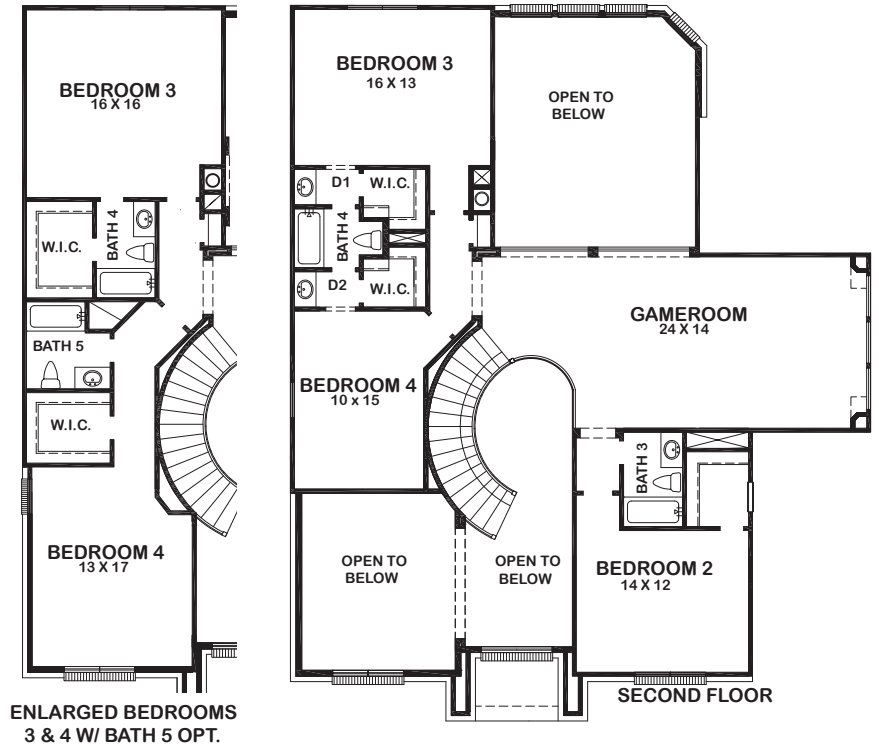

RAVENNA

Features:

- Approx. 4144 Square Feet
- 5 bedroom
- 4- 1/2 Bath
- 3-Car Garage

ENLARGED BEDROOMS 3 & 4 W/ BATH 5 OPT.

These drawings are conceptual only and are for the convenience of reference. They should not be relied upon as representations, express or implied, of the final detail of the residences. The builder expressly reserves the right to make modifications, revisions, and changes it deems desirable in its sole and absolute discretion. Dimensions and square footages are approximate and may vary with actual construction. rev 1/20 (7013)

RAVENNA

ELEVATION 1

ELEVATION 3

ELEVATION 4

ELEVATION 5

ELEVATION 6

ELEVATION 7