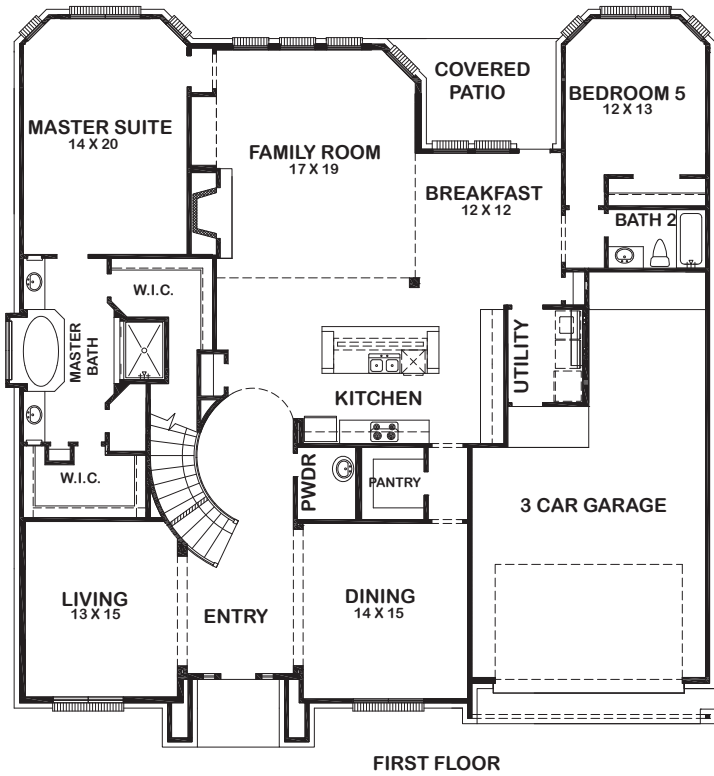

RAVENNA

Features:

- Approx. 4144 Square Feet
- 5 bedroom
- 4- 1/2 Bath
- 3-Car Garage

ENLARGED BEDROOMS 3 & 4 W/ BATH 5 OPT.

These drawings are conceptual only and are for the convenience of reference. They should not be relied upon as representations, express or implied, of the final detail of the residences. The builder expressly reserves the right to make modifications, revisions, and changes it deems desirable in its sole and absolute discretion. Dimensions and square footages are approximate and may vary with actual construction. rev 1/20 (7013)

RAVENNA

ELEVATION 1

ELEVATION 3

ELEVATION 4

ELEVATION 5

ELEVATION 6

ELEVATION 7