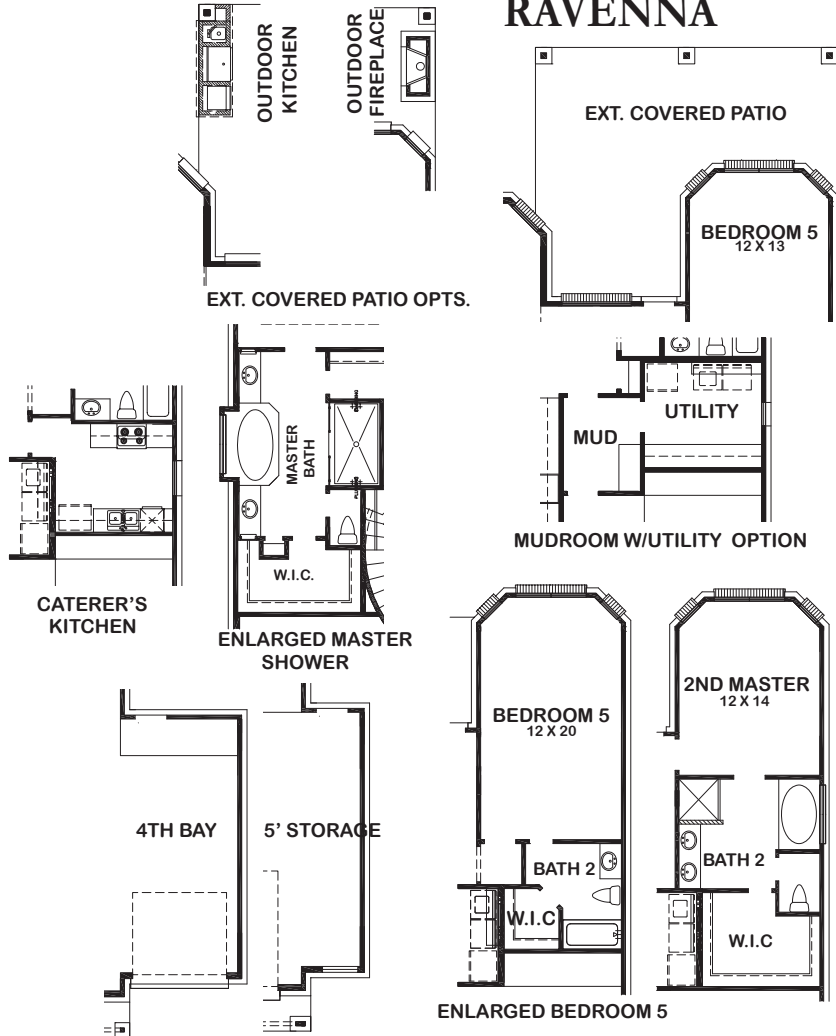

RAVENNA

Features:

- Approx. 4144 Square Feet
- 5 bedroom
- 4- 1/2 Bath
- 3-Car Garage

ENLARGED BEDROOMS 3 & 4 W/ BATH 5 OPT.

These drawings are conceptual only and are for the convenience of reference. They should not be relied upon as representations, express or implied, of the final detail of the residences. The builder expressly reserves the right to make modifications, revisions, and changes it deems desirable in its sole and absolute discretion. Dimensions and square footages are approximate and may vary with actual construction. rev 1/20 (7013)

RAVENNA

ELEVATION 1

ELEVATION 3

ELEVATION 4

ELEVATION 5

ELEVATION 6

ELEVATION 7