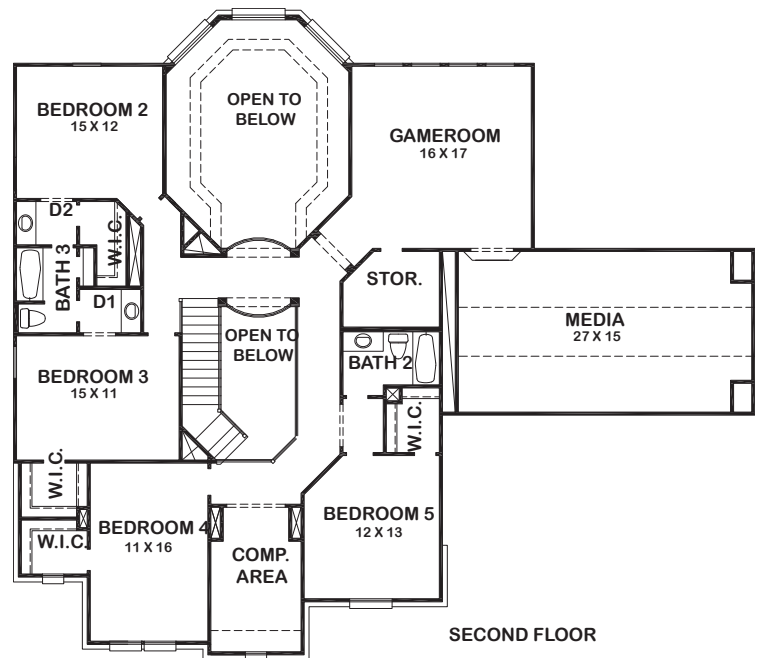

BARCELONA RL

FIRST FLOOR

WET-BAR OPT.

STUDY OPT.

THEATER OPTION

BATH 5 OPT.

BATH 5 AND BATH 6 OPTION

SECOND FLOOR

Approximately 5363 Square Feet
6 bedroom / 4 -1/2 Bath / Formal Dining Room /
Family Room/Media/4 Car Rear Load Garage

BARCELONA RL

ELEVATION 1

ELEVATION 2