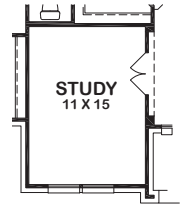

BARCELONA RL

FIRST FLOOR

WET-BAR OPT.

STUDY OPT.

THEATER OPTION

BATH 5 OPT.

BATH 5 AND BATH 6 OPTION

SECOND FLOOR

Approximately 5363 Square Feet
6 bedroom / 4 -1/2 Bath / Formal Dining Room /
Family Room/Media/4 Car Rear Load Garage

BARCELONA RL

ELEVATION 1

ELEVATION 2