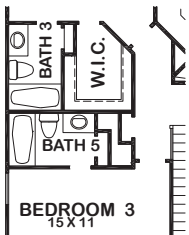

BARCELONA RL

FIRST FLOOR

WET-BAR OPT.

STUDY OPT.

THEATER OPTION

BATH 5 OPT.

BATH 5 AND BATH 6 OPTION

SECOND FLOOR

Approximately 5363 Square Feet
6 bedroom / 4 -1/2 Bath / Formal Dining Room /
Family Room/Media/4 Car Rear Load Garage

BARCELONA RL

ELEVATION 1

ELEVATION 2