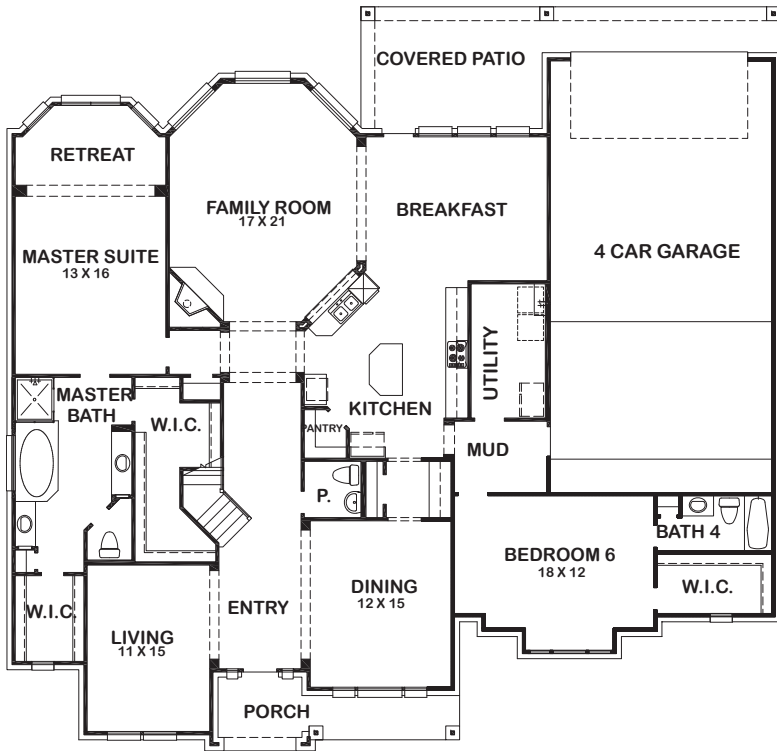

BARCELONA RL

FIRST FLOOR

WET-BAR OPT.

STUDY OPT.

THEATER OPTION

BATH 5 OPT.

BATH 5 AND BATH 6 OPTION

SECOND FLOOR

Approximately 5363 Square Feet
6 bedroom / 4 -1/2 Bath / Formal Dining Room /
Family Room/Media/4 Car Rear Load Garage

BARCELONA RL

ELEVATION 1

ELEVATION 2