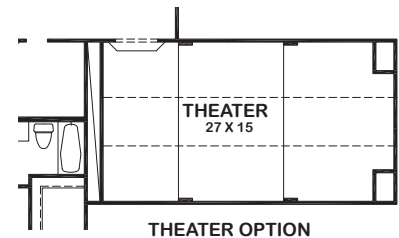

BARCELONA RL

FIRST FLOOR

WET-BAR OPT.

STUDY OPT.

THEATER OPTION

BATH 5 OPT.

BATH 5 AND BATH 6 OPTION

SECOND FLOOR

Approximately 5363 Square Feet
6 bedroom / 4 -1/2 Bath / Formal Dining Room /
Family Room/Media/4 Car Rear Load Garage

BARCELONA RL

ELEVATION 1

ELEVATION 2