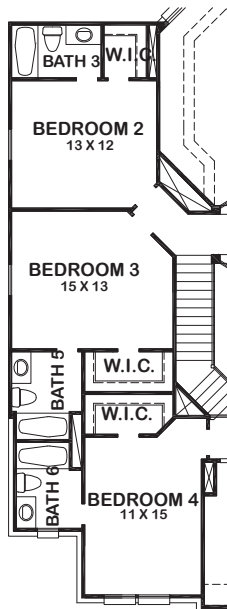

BARCELONA RL

FIRST FLOOR

WET-BAR OPT.

STUDY OPT.

THEATER OPTION

BATH 5 OPT.

BATH 5 AND BATH 6 OPTION

SECOND FLOOR

Approximately 5363 Square Feet
6 bedroom / 4 -1/2 Bath / Formal Dining Room /
Family Room/Media/4 Car Rear Load Garage

BARCELONA RL

ELEVATION 1

ELEVATION 2