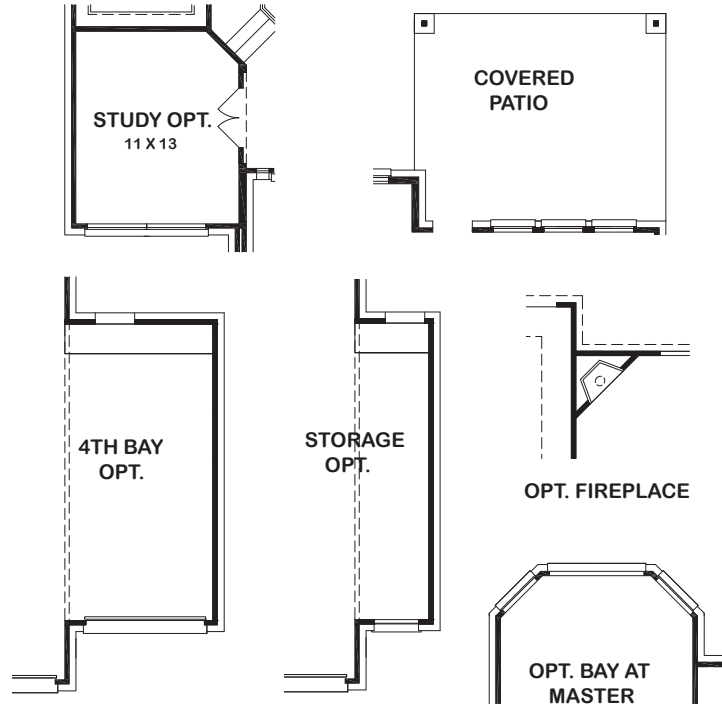

BUCKINGHAM

Features:

- Approx. 3422 Square Feet
- 4 bedroom
- 3 - 1/2 Bath