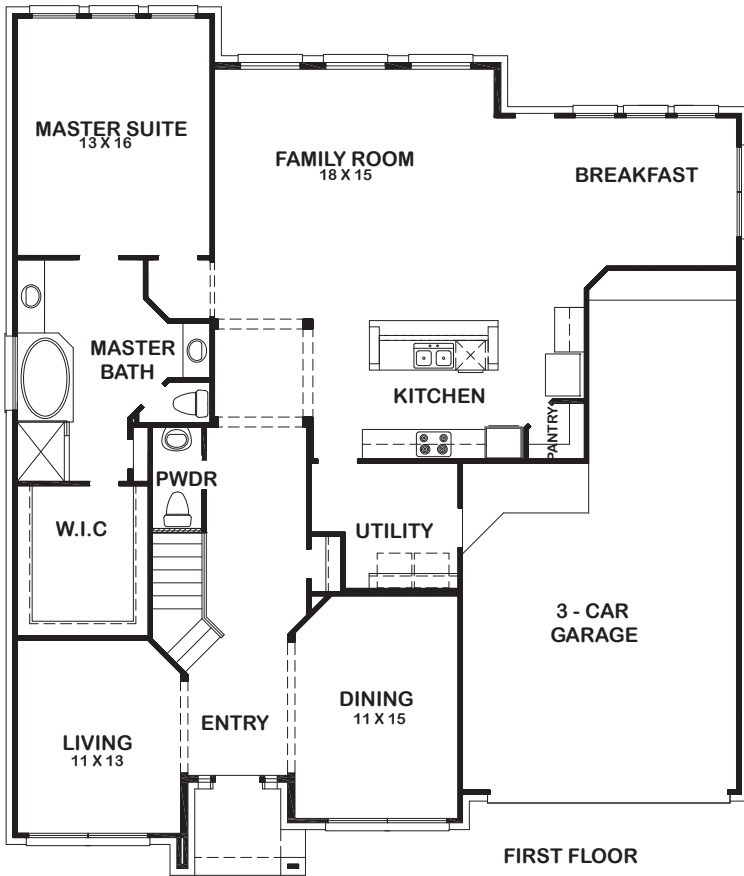

BUCKINGHAM

Features:

- Approx. 3422 Square Feet
- 4 bedroom
- 3 - 1/2 Bath