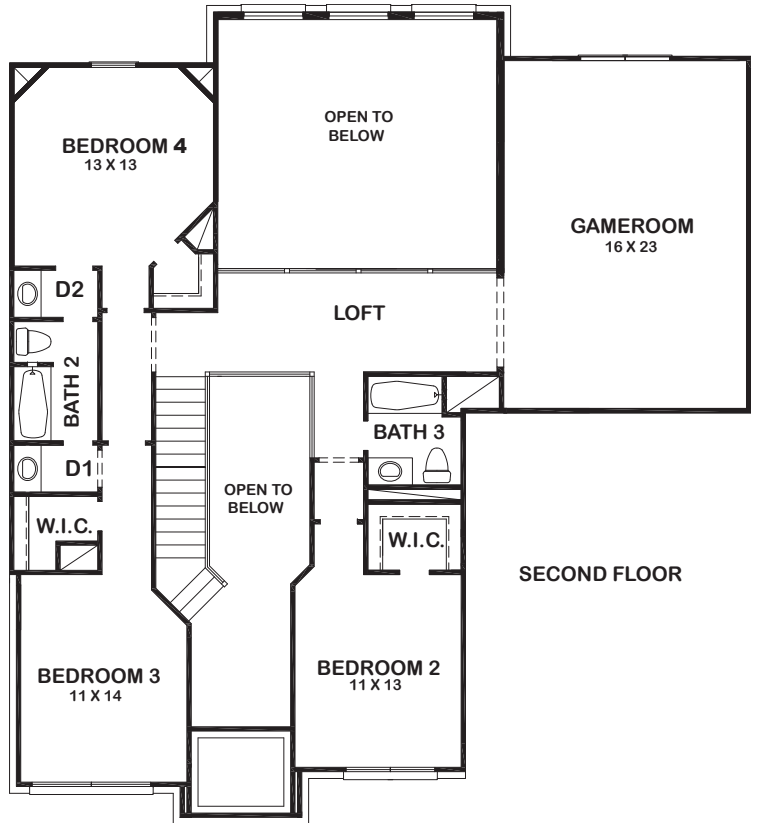

BUCKINGHAM

Features:

- Approx. 3422 Square Feet
- 4 bedroom
- 3 - 1/2 Bath

BUCKINGHAM

ELEVATION 1

ELEVATION 2

ELEVATION 3

ELEVATION 4

ELEVATION 5