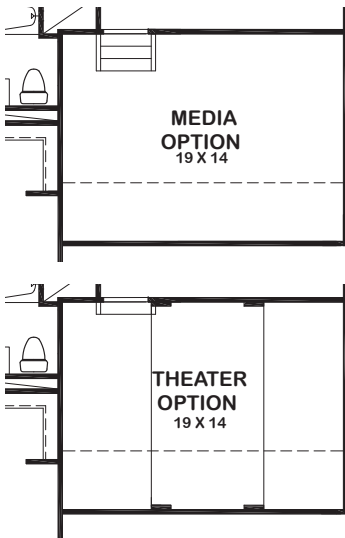

BUCKINGHAM

Features:

- Approx. 3422 Square Feet
- 4 bedroom
- 3 - 1/2 Bath

BUCKINGHAM

ELEVATION 1

ELEVATION 2

ELEVATION 3

ELEVATION 4

ELEVATION 5