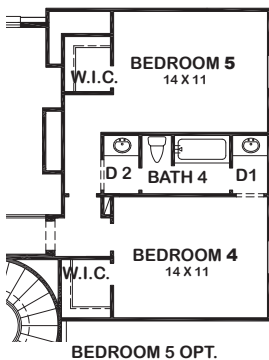

CARMEL

FIRST FLOOR

Features:

- Approx. 3686 Square Feet
- 4 Bedroom
- 4- 1/2 Bath
- 3-Car Garage

CARMEL

ELEVATION 1

ELEVATION 2

ELEVATION 3

ELEVATION 4