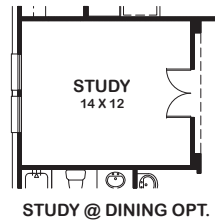

CARMEL

FIRST FLOOR

Features:

- Approx. 3686 Square Feet
- 4 Bedroom
- 4- 1/2 Bath
- 3-Car Garage

CARMEL

ELEVATION 1

ELEVATION 2

ELEVATION 3