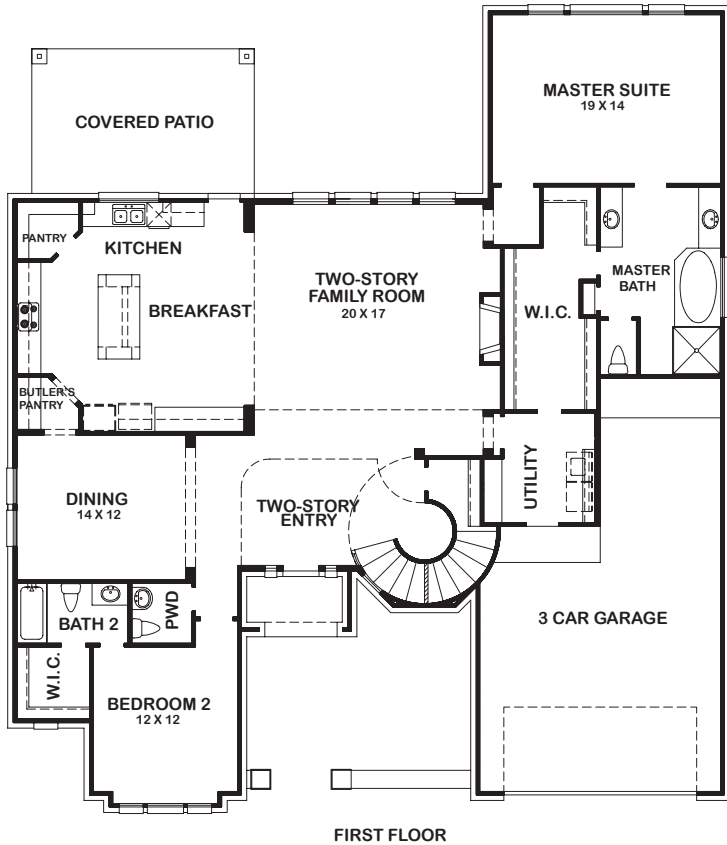

CARMEL

FIRST FLOOR

Features:

- Approx. 3686 Square Feet
- 4 Bedroom
- 4- 1/2 Bath
- 3-Car Garage

CARMEL

ELEVATION 1

ELEVATION 2

ELEVATION 3

ELEVATION 4