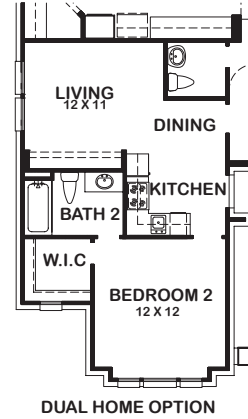

CARMEL

FIRST FLOOR

Features:

- Approx. 3686 Square Feet
- 4 Bedroom
- 4- 1/2 Bath
- 3-Car Garage

CARMEL

ELEVATION 1

ELEVATION 2

ELEVATION 3

ELEVATION 4