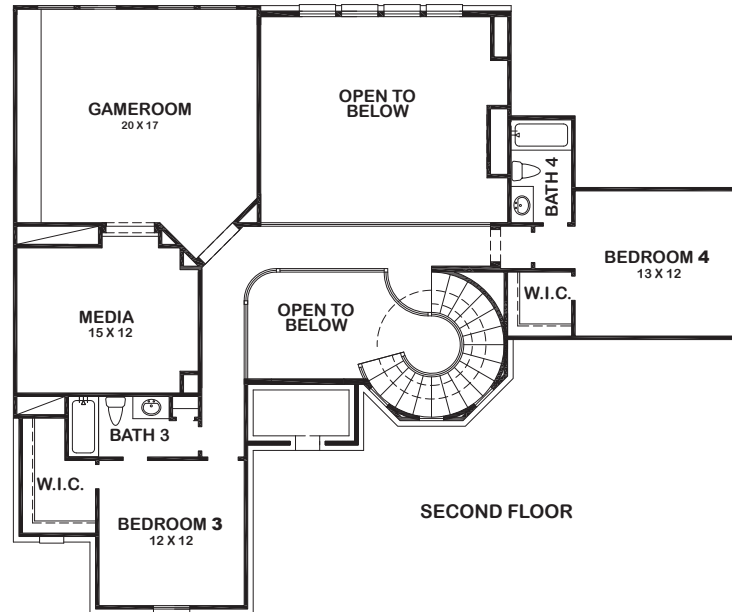

CARMEL

FIRST FLOOR

Features:

- Approx. 3686 Square Feet
- 4 Bedroom
- 4- 1/2 Bath
- 3-Car Garage

CARMEL

ELEVATION 1

ELEVATION 2

ELEVATION 3

ELEVATION 4