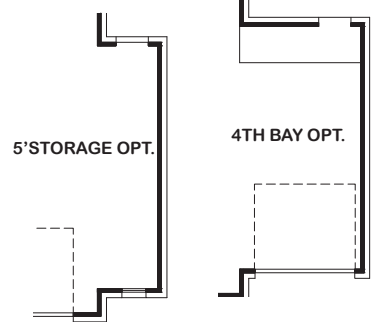

CARMEL

FIRST FLOOR

Features:

- Approx. 3686 Square Feet
- 4 Bedroom
- 4- 1/2 Bath
- 3-Car Garage

CARMEL

ELEVATION 1

ELEVATION 2

ELEVATION 3

ELEVATION 4