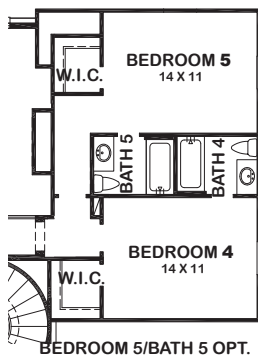

CARMEL

Features:

- Approx. 3686 Square Feet
- 4 Bedroom
- 4- 1/2 Bath
- 3-Car Garage

CARMEL

ELEVATION 1

ELEVATION 2

ELEVATION 3

ELEVATION 4