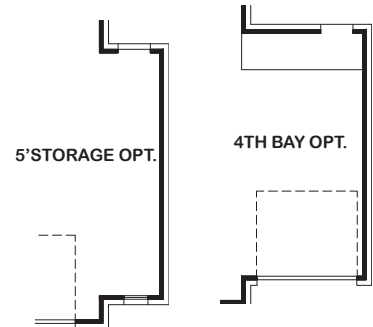

CARMEL

Features:

- Approx. 3686 Square Feet
- 4 Bedroom
- 4- 1/2 Bath
- 3-Car Garage

CARMEL

ELEVATION 1

ELEVATION 2

ELEVATION 3

ELEVATION 4