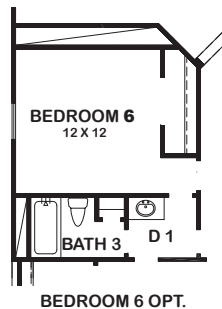

CARMEL

Features:

- Approx. 3686 Square Feet
- 4 Bedroom
- 4- 1/2 Bath
- 3-Car Garage

CARMEL

ELEVATION 1

ELEVATION 2

ELEVATION 3

ELEVATION 4