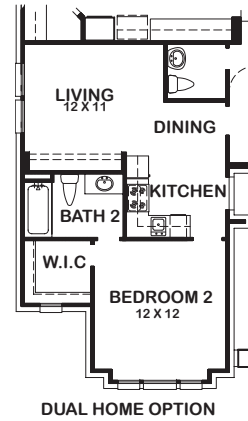

CARMEL

Features:

- Approx. 3686 Square Feet
- 4 Bedroom
- 4- 1/2 Bath
- 3-Car Garage

CARMEL

ELEVATION 1

ELEVATION 2

ELEVATION 3

ELEVATION 4