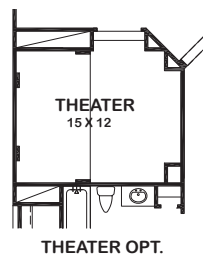

CARMEL

Features:

- Approx. 3686 Square Feet
- 4 Bedroom
- 4- 1/2 Bath
- 3-Car Garage

CARMEL

ELEVATION 1

ELEVATION 2

ELEVATION 3

ELEVATION 4