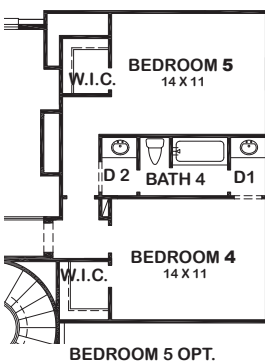

CARMEL

Features:

- Approx. 3686 Square Feet
- 4 Bedroom
- 4- 1/2 Bath
- 3-Car Garage

CARMEL

ELEVATION 1

ELEVATION 2

ELEVATION 3

ELEVATION 4