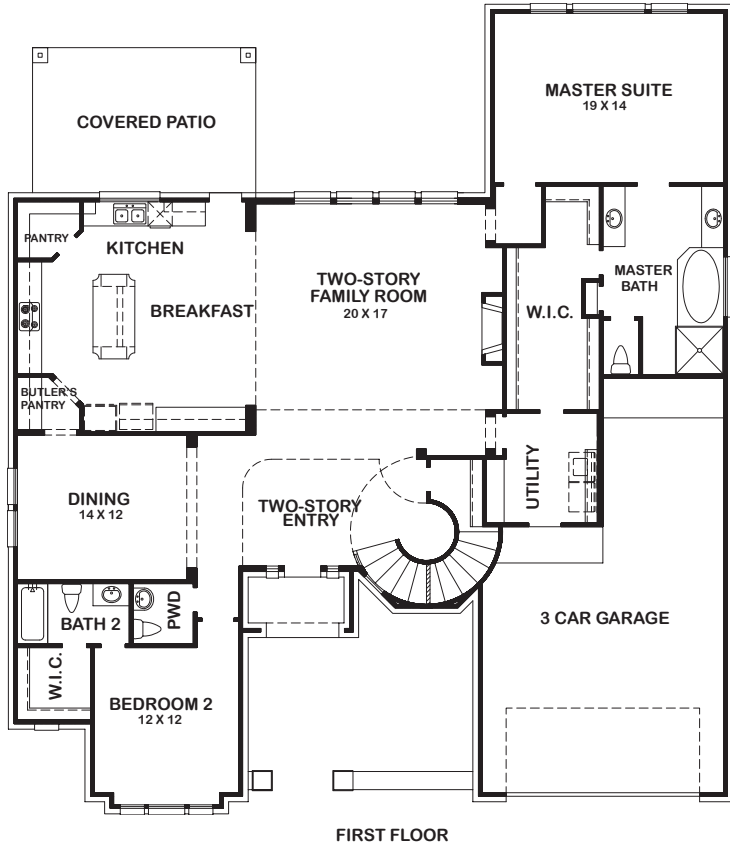

CARMEL

Features:

- Approx. 3686 Square Feet
- 4 Bedroom
- 4- 1/2 Bath
- 3-Car Garage

CARMEL

ELEVATION 1

ELEVATION 2

ELEVATION 3

ELEVATION 4