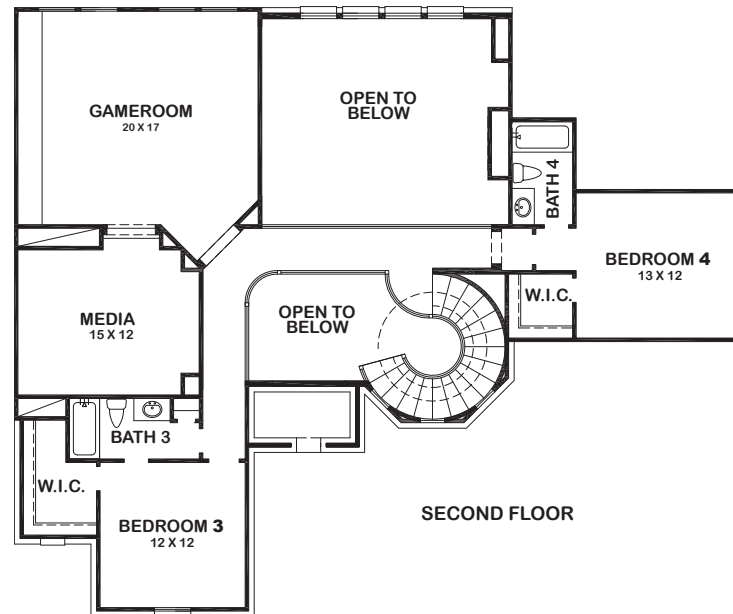

CARMEL

Features:

- Approx. 3686 Square Feet
- 4 Bedroom
- 4- 1/2 Bath
- 3-Car Garage

CARMEL

ELEVATION 1

ELEVATION 2

ELEVATION 3

ELEVATION 4