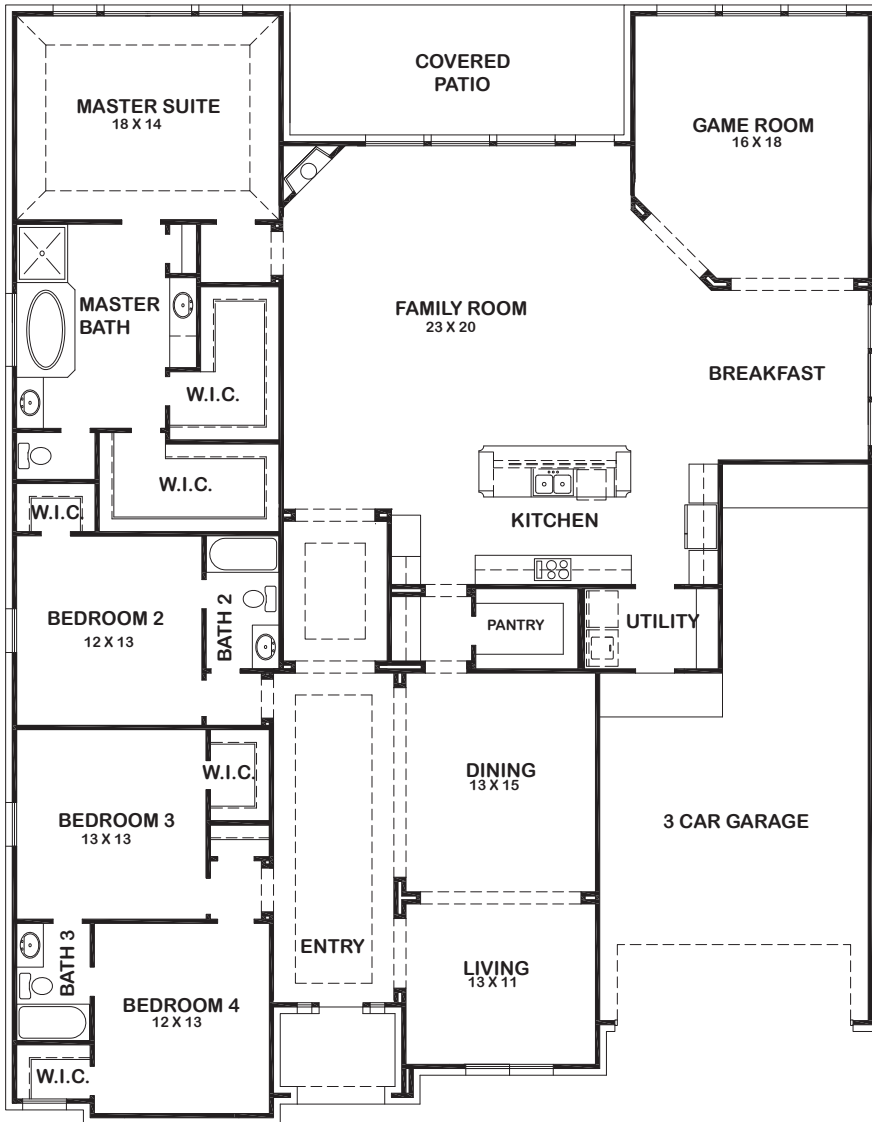

CORTONA

MASTER BAY OPTION

EXTENDED COVERED PATIO OPTION

5' STORAGE OPTION

4TH BAY OPTION

- Features:**
- Approx. 3538 Square Feet
 - 4 bedroom
 - 3 - Bath
 - 3 - Car Garage

POWDER ROOM OPTION

MASTER BATH SHOWER OPTION

STUDY OPTION

CORTONA

ELEVATION 1

ELEVATION 2

ELEVATION 3

ELEVATION 4