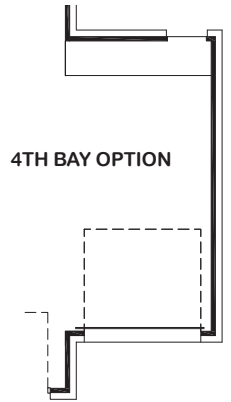

CORTONA

MASTER BAY OPTION

EXTENDED COVERED PATIO OPTION

5' STORAGE OPTION

4TH BAY OPTION

- Features:**
- Approx. 3538 Square Feet
 - 4 bedroom
 - 3 - Bath
 - 3 - Car Garage

POWDER ROOM OPTION

MASTER BATH SHOWER OPTION

STUDY OPTION

CORTONA

ELEVATION 1

ELEVATION 2

ELEVATION 3

ELEVATION 4