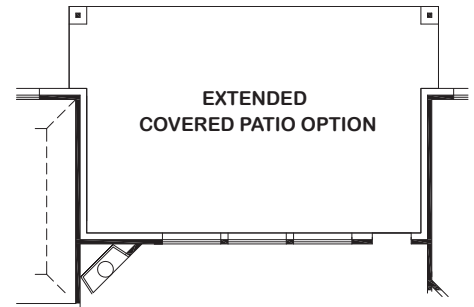

CORTONA

MASTER BAY OPTION

EXTENDED COVERED PATIO OPTION

5' STORAGE OPTION

4TH BAY OPTION

- Features:**
- Approx. 3538 Square Feet
 - 4 bedroom
 - 3 - Bath
 - 3 - Car Garage

POWDER ROOM OPTION

MASTER BATH SHOWER OPTION