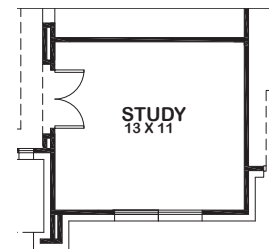

CORTONA

MASTER BAY OPTION

EXTENDED COVERED PATIO OPTION

5' STORAGE OPTION

4TH BAY OPTION

- Features:**
- Approx. 3538 Square Feet
 - 4 bedroom
 - 3 - Bath
 - 3 - Car Garage

POWDER ROOM OPTION

MASTER BATH SHOWER OPTION

STUDY OPTION

CORTONA

ELEVATION 1

ELEVATION 2

ELEVATION 3

ELEVATION 4