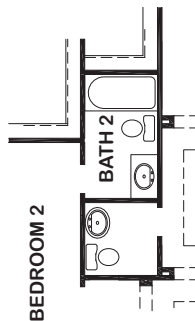

CORTONA

MASTER BAY OPTION

EXTENDED COVERED PATIO OPTION

5' STORAGE OPTION

4TH BAY OPTION

- Features:**
- Approx. 3538 Square Feet
 - 4 bedroom
 - 3 - Bath
 - 3 - Car Garage

POWDER ROOM OPTION

MASTER BATH SHOWER OPTION

STUDY OPTION

CORTONA

ELEVATION 1

ELEVATION 2

ELEVATION 3

ELEVATION 4