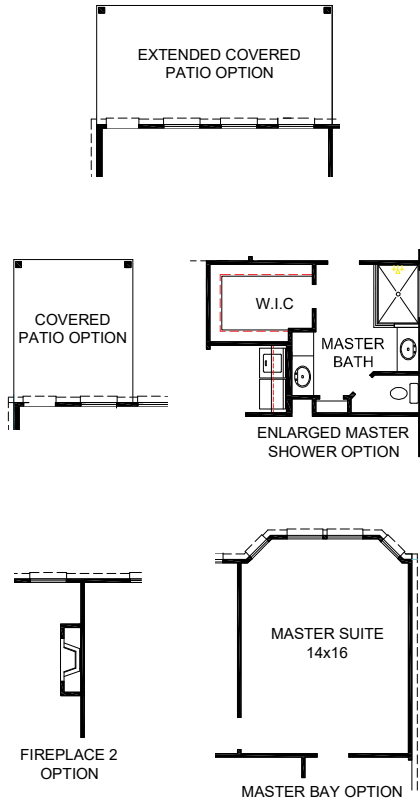

### FEATURES:

- 2,617 SQUARE FT.
- 4 BEDROOM
- 3 BATHROOM
- 2 CAR GARAGE

SECOND FLOOR

**DAWSON**

**ELEVATION A**

**ELEVATION B**

**ELEVATION C**

**ELEVATION D**