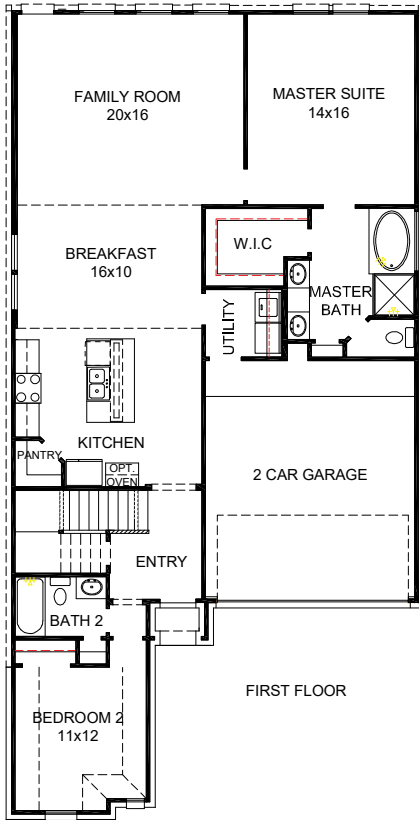

## DAWSON

### FEATURES:

- 2,617 SQUARE FT.
- 4 BEDROOM
- 3 BATHROOM
- 2 CAR GARAGE

SECOND FLOOR

**DAWSON**

**ELEVATION A**

**ELEVATION B**

**ELEVATION C**

**ELEVATION D**