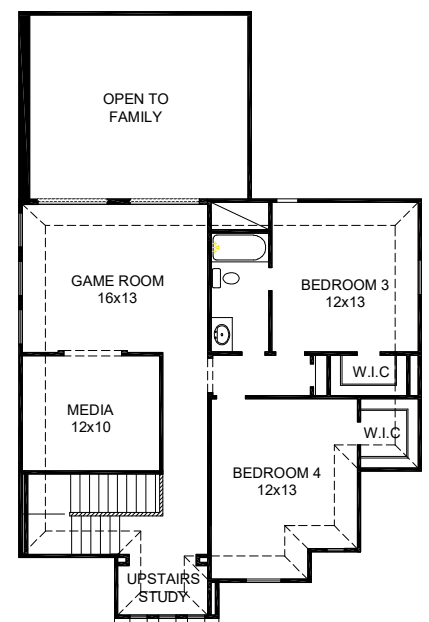

## DAWSON

### FEATURES:

- 2,617 SQUARE FT.
- 4 BEDROOM
- 3 BATHROOM
- 2 CAR GARAGE

SECOND FLOOR

**DAWSON**

**ELEVATION A**

**ELEVATION B**

**ELEVATION C**

**ELEVATION D**