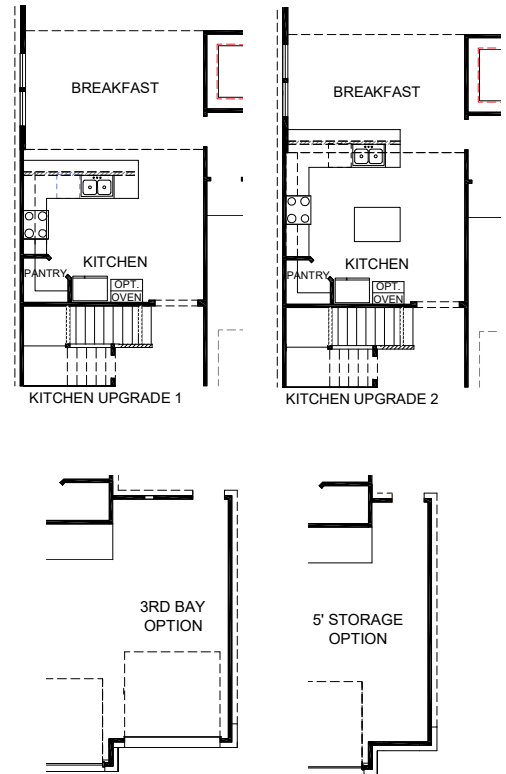

### FEATURES:

- 2,617 SQUARE FT.
- 4 BEDROOM
- 3 BATHROOM
- 2 CAR GARAGE

SECOND FLOOR

**DAWSON**

**ELEVATION A**

**ELEVATION B**

**ELEVATION C**

**ELEVATION D**