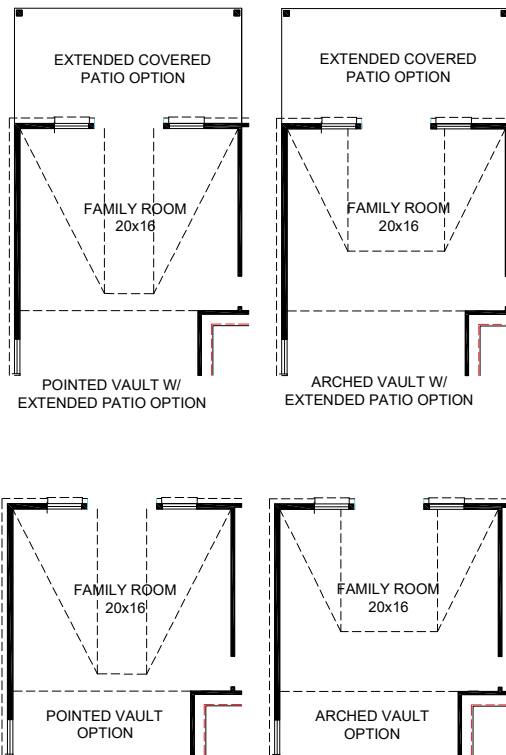

### FEATURES:

- 2,617 SQUARE FT.
- 4 BEDROOM
- 3 BATHROOM
- 2 CAR GARAGE

SECOND FLOOR

**DAWSON**

**ELEVATION A**

**ELEVATION B**

**ELEVATION C**

**ELEVATION D**