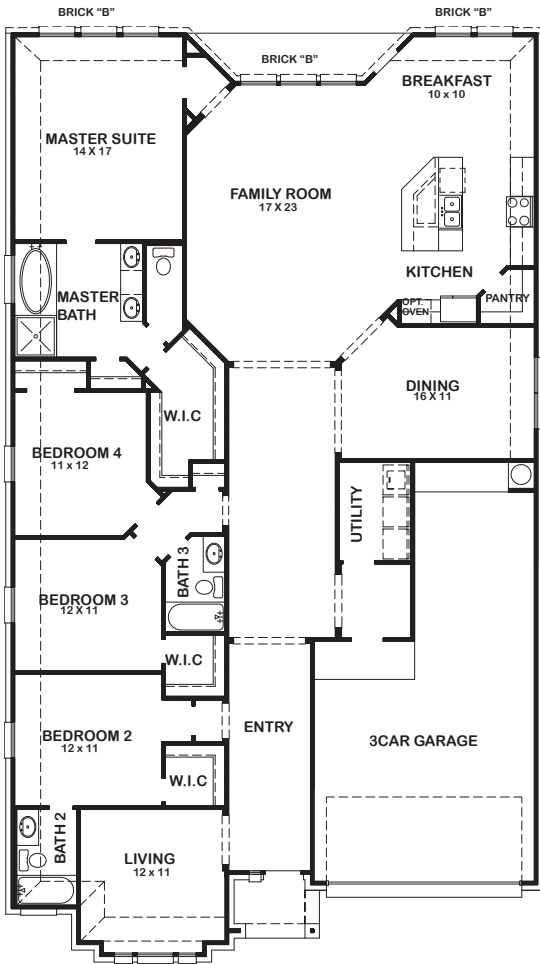

## KENSINGTON

### Features:

- Approx. 2672 Square Feet
- 4 bedroom
- 3 - Bath
- 3 - Car Garage

**KENSINGTON**

**ELEVATION 1**

**ELEVATION 2**

**ELEVATION 3**

**ELEVATION 4**