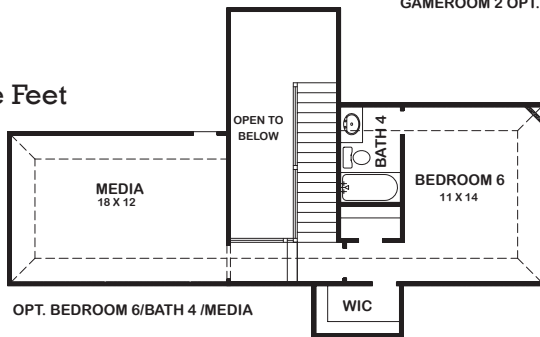

### Features:

- Approx. 2672 Square Feet
- 4 bedroom
- 3 - Bath
- 3 - Car Garage

**KENSINGTON**

**ELEVATION 1**

**ELEVATION 2**

**ELEVATION 3**

**ELEVATION 4**