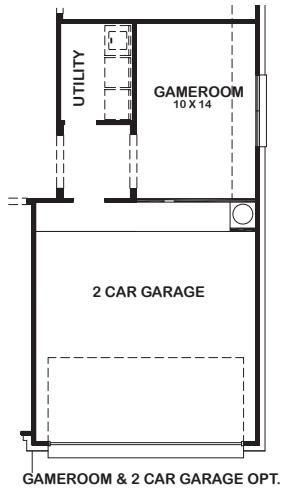

## KENSINGTON

### Features:

- Approx. 2672 Square Feet
- 4 bedroom
- 3 - Bath
- 3 - Car Garage

**KENSINGTON**

**ELEVATION 1**

**ELEVATION 2**

**ELEVATION 3**

**ELEVATION 4**