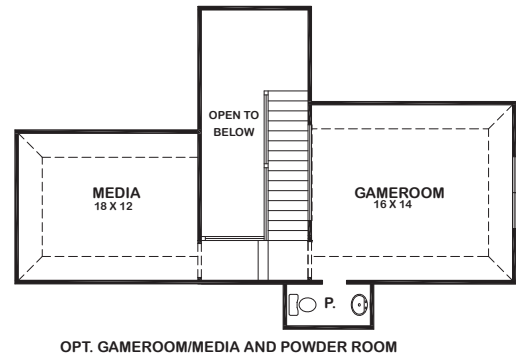

### Features:

- Approx. 2672 Square Feet
- 4 bedroom
- 3 - Bath
- 3 - Car Garage

**KENSINGTON**

**ELEVATION 1**

**ELEVATION 2**

**ELEVATION 3**

**ELEVATION 4**