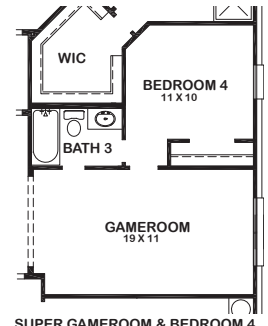

MELBOURNE

Features:

- Approx. 2828 Square Feet
- 4 bedroom
- 3 - Bath
- 2 - Car Garage

SUPER GAMEROOM & OPT. MEDIA

OPT. MASTER CLOSET ILO GAMEROOM

SUPER GAMEROOM & BEDROOM 4

1ST FLOOR W/OPT. 2ND FLOOR

OPT. 2ND FLOOR GAMEROOM AND POWDER ROOM

OPT. 2ND FLOOR GAMEROOM AND MEDIA

MELBOURNE

ELEVATION 1

ELEVATION 3

ELEVATION 4

ELEVATION 5