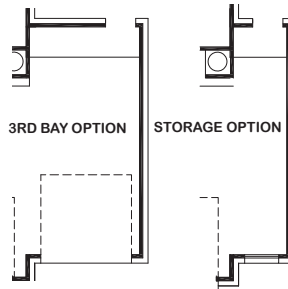

MELBOURNE

Features:

- Approx. 2828 Square Feet
- 4 bedroom
- 3 - Bath
- 2 - Car Garage

SUPER GAMEROOM & OPT. MEDIA

OPT. MASTER CLOSET ILO GAMEROOM

SUPER GAMEROOM & BEDROOM 4

1ST FLOOR W/OPT. 2ND FLOOR

OPT. 2ND FLOOR GAMEROOM AND POWDER ROOM

OPT. 2ND FLOOR GAMEROOM AND MEDIA

MELBOURNE

ELEVATION 1

ELEVATION 3

ELEVATION 4

ELEVATION 5