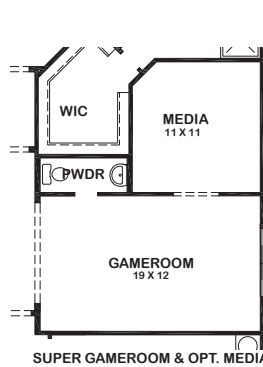

MELBOURNE

Features:

- Approx. 2828 Square Feet
- 4 bedroom
- 3 - Bath
- 2 - Car Garage

SUPER GAMEROOM & OPT. MEDIA

OPT. MASTER CLOSET ILO GAMEROOM

SUPER GAMEROOM & BEDROOM 4

1ST FLOOR W/OPT. 2ND FLOOR

OPT. 2ND FLOOR GAMEROOM AND POWDER ROOM

OPT. 2ND FLOOR GAMEROOM AND MEDIA

MELBOURNE

ELEVATION 1

ELEVATION 3

ELEVATION 4

ELEVATION 5