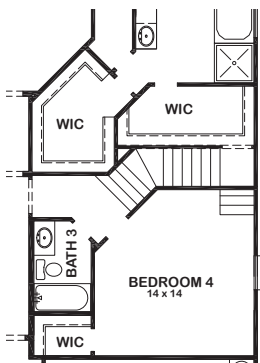

MELBOURNE

Features:

- Approx. 2828 Square Feet
- 4 bedroom
- 3 - Bath
- 2 - Car Garage

SUPER GAMEROOM & OPT. MEDIA

OPT. MASTER CLOSET ILO GAMEROOM

SUPER GAMEROOM & BEDROOM 4

1ST FLOOR W/OPT. 2ND FLOOR

OPT. 2ND FLOOR GAMEROOM AND POWDER ROOM

OPT. 2ND FLOOR GAMEROOM AND MEDIA

MELBOURNE

ELEVATION 1

ELEVATION 3

ELEVATION 4

ELEVATION 5