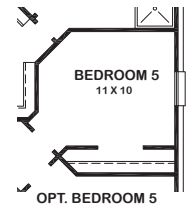

MELBOURNE

Features:

- Approx. 2828 Square Feet
- 4 bedroom
- 3 - Bath
- 2 - Car Garage

SUPER GAMEROOM & OPT. MEDIA

OPT. MASTER CLOSET ILO GAMEROOM

SUPER GAMEROOM & BEDROOM 4

1ST FLOOR W/OPT. 2ND FLOOR

OPT. 2ND FLOOR GAMEROOM AND POWDER ROOM

OPT. 2ND FLOOR GAMEROOM AND MEDIA

MELBOURNE

ELEVATION 1

ELEVATION 3

ELEVATION 4

ELEVATION 5