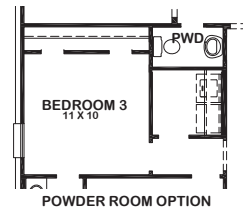

MELBOURNE

Features:

- Approx. 2828 Square Feet
- 4 bedroom
- 3 - Bath
- 2 - Car Garage

SUPER GAMEROOM & OPT. MEDIA

OPT. MASTER CLOSET ILO GAMEROOM

SUPER GAMEROOM & BEDROOM 4

1ST FLOOR W/OPT. 2ND FLOOR

OPT. 2ND FLOOR GAMEROOM AND POWDER ROOM

OPT. 2ND FLOOR GAMEROOM AND MEDIA

MELBOURNE

ELEVATION 1

ELEVATION 3

ELEVATION 4

ELEVATION 5