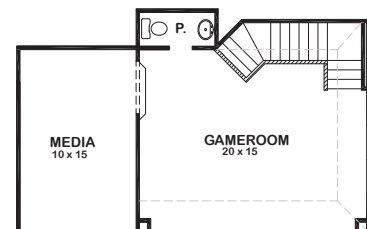

MELBOURNE

Features:

- Approx. 2828 Square Feet
- 4 bedroom
- 3 - Bath
- 2 - Car Garage

SUPER GAMEROOM & OPT. MEDIA

OPT. MASTER CLOSET ILO GAMEROOM

SUPER GAMEROOM & BEDROOM 4

1ST FLOOR W/OPT. 2ND FLOOR

OPT. 2ND FLOOR GAMEROOM AND POWDER ROOM

OPT. 2ND FLOOR GAMEROOM AND MEDIA

MELBOURNE

ELEVATION 1

ELEVATION 3

ELEVATION 4

ELEVATION 5