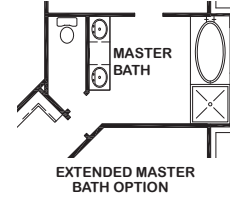

MELBOURNE

Features:

- Approx. 2828 Square Feet
- 4 bedroom
- 3 - Bath
- 2 - Car Garage

SUPER GAMEROOM & OPT. MEDIA

OPT. MASTER CLOSET ILO GAMEROOM

SUPER GAMEROOM & BEDROOM 4

1ST FLOOR W/OPT. 2ND FLOOR

OPT. 2ND FLOOR GAMEROOM AND POWDER ROOM

OPT. 2ND FLOOR GAMEROOM AND MEDIA

MELBOURNE

ELEVATION 1

ELEVATION 3

ELEVATION 4

ELEVATION 5