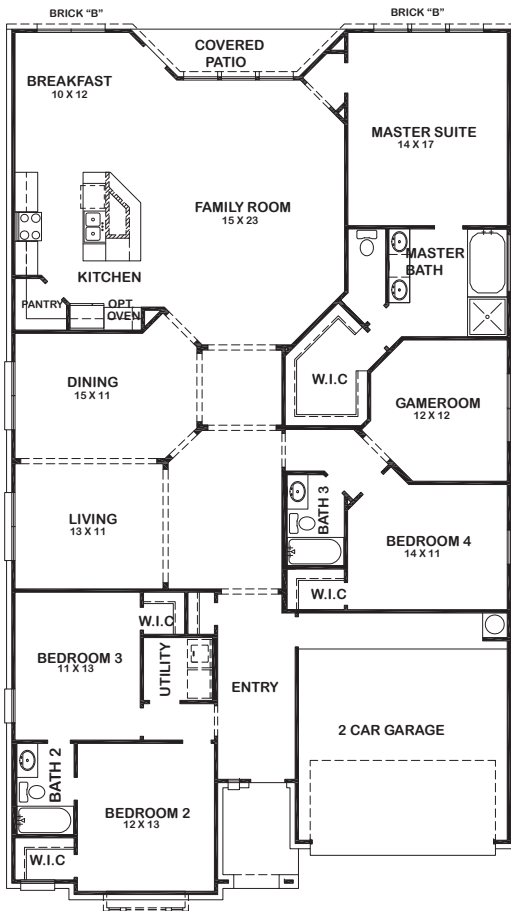

MELBOURNE

Features:

- Approx. 2828 Square Feet
- 4 bedroom
- 3 - Bath
- 2 - Car Garage

SUPER GAMEROOM & OPT. MEDIA

OPT. MASTER CLOSET ILO GAMEROOM

SUPER GAMEROOM & BEDROOM 4

1ST FLOOR W/OPT. 2ND FLOOR

OPT. 2ND FLOOR GAMEROOM AND POWDER ROOM

OPT. 2ND FLOOR GAMEROOM AND MEDIA

MELBOURNE

ELEVATION 1

ELEVATION 3

ELEVATION 4

ELEVATION 5