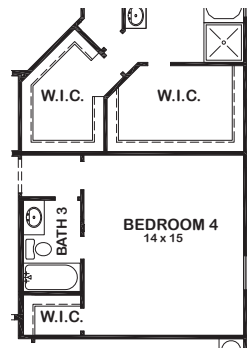

MELBOURNE

Features:

- Approx. 2828 Square Feet
- 4 bedroom
- 3 - Bath
- 2 - Car Garage

SUPER GAMEROOM & OPT. MEDIA

OPT. MASTER CLOSET ILO GAMEROOM

SUPER GAMEROOM & BEDROOM 4

1ST FLOOR W/OPT. 2ND FLOOR

OPT. 2ND FLOOR GAMEROOM AND POWDER ROOM

OPT. 2ND FLOOR GAMEROOM AND MEDIA

MELBOURNE

ELEVATION 1

ELEVATION 3

ELEVATION 4

ELEVATION 5