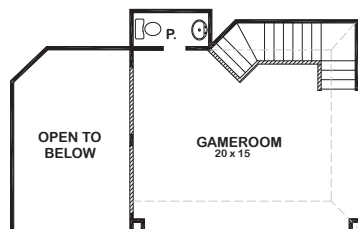

MELBOURNE

Features:

- Approx. 2828 Square Feet
- 4 bedroom
- 3 - Bath
- 2 - Car Garage

SUPER GAMEROOM & OPT. MEDIA

OPT. MASTER CLOSET ILO GAMEROOM

SUPER GAMEROOM & BEDROOM 4

1ST FLOOR W/OPT. 2ND FLOOR

OPT. 2ND FLOOR GAMEROOM AND POWDER ROOM

OPT. 2ND FLOOR GAMEROOM AND MEDIA

MELBOURNE

ELEVATION 1

ELEVATION 3

ELEVATION 4

ELEVATION 5