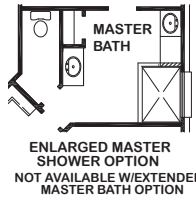

MELBOURNE

Features:

- Approx. 2828 Square Feet
- 4 bedroom
- 3 - Bath
- 2 - Car Garage

SUPER GAMEROOM & OPT. MEDIA

OPT. MASTER CLOSET ILO GAMEROOM

SUPER GAMEROOM & BEDROOM 4

1ST FLOOR W/OPT. 2ND FLOOR

OPT. 2ND FLOOR GAMEROOM AND POWDER ROOM

OPT. 2ND FLOOR GAMEROOM AND MEDIA

MELBOURNE

ELEVATION 1

ELEVATION 3

ELEVATION 4

ELEVATION 5