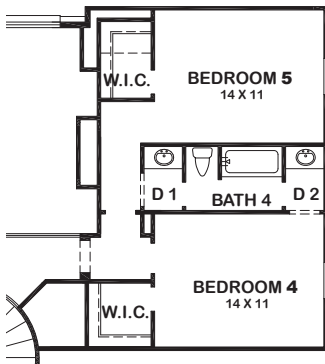

MONTEREY

Features:

- Approx. 4046 Square Feet
- 4 Bedroom
- 4- 1/2 Bath
- 3-Car Garage

MONTEREY

ELEVATION 1

ELEVATION 2

ELEVATION 3

ELEVATION 4