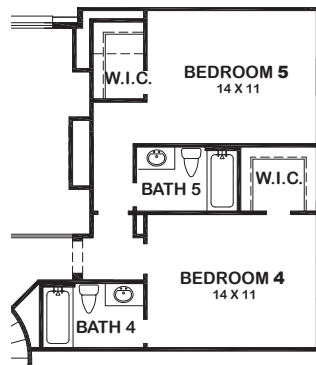

MONTEREY

Features:

- Approx. 4046 Square Feet
- 4 Bedroom
- 4- 1/2 Bath
- 3-Car Garage

MONTEREY

ELEVATION 1

ELEVATION 2

ELEVATION 3

ELEVATION 4