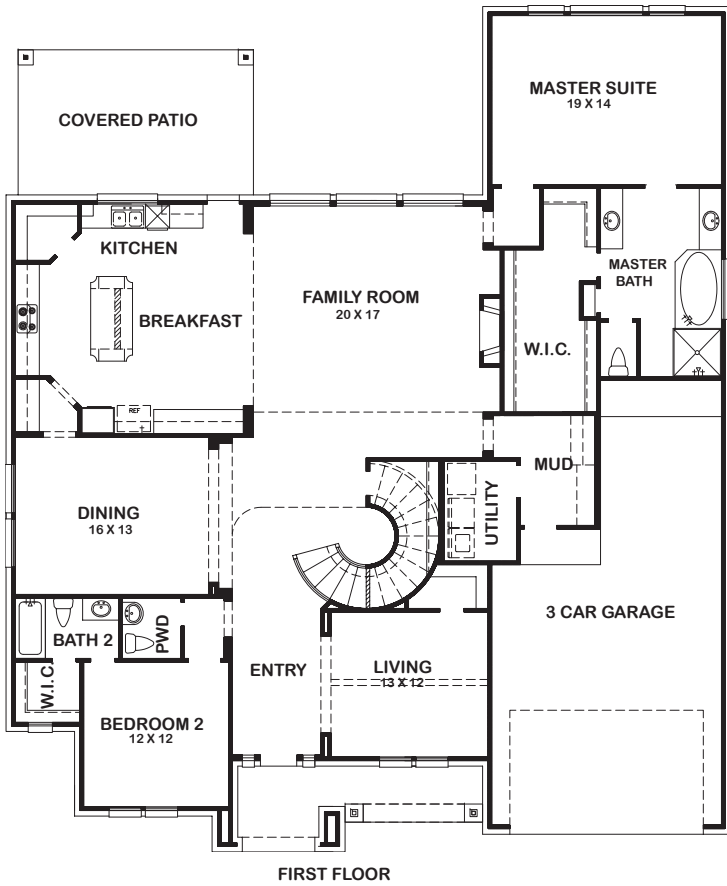

MONTEREY

Features:

- Approx. 4046 Square Feet
- 4 Bedroom
- 4- 1/2 Bath
- 3-Car Garage

MONTEREY

ELEVATION 1

ELEVATION 2

ELEVATION 3

ELEVATION 4