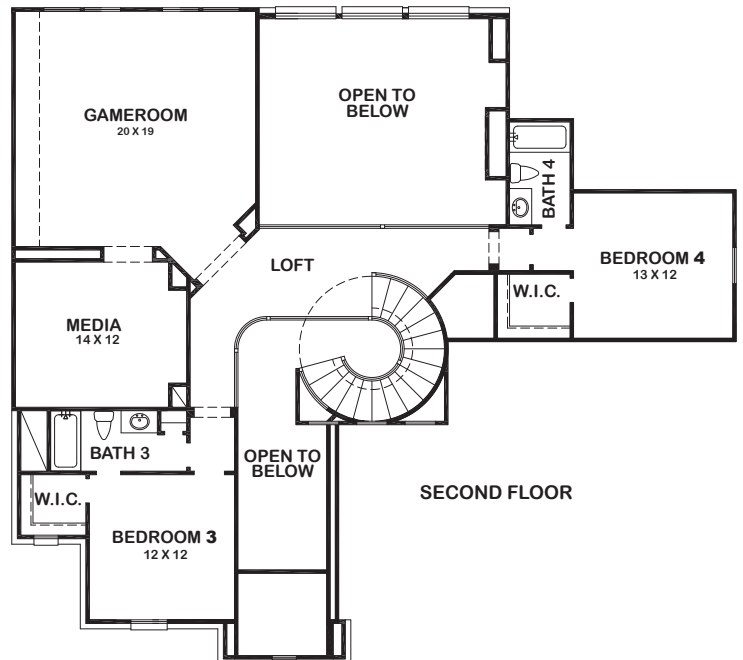

MONTEREY

Features:

- Approx. 4046 Square Feet
- 4 Bedroom
- 4- 1/2 Bath
- 3-Car Garage

MONTEREY

ELEVATION 1

ELEVATION 2

ELEVATION 3

ELEVATION 4