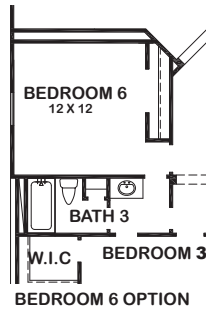

MONTEREY

Features:

- Approx. 4046 Square Feet
- 4 Bedroom
- 4- 1/2 Bath
- 3-Car Garage

MONTEREY

ELEVATION 1

ELEVATION 2

ELEVATION 3

ELEVATION 4