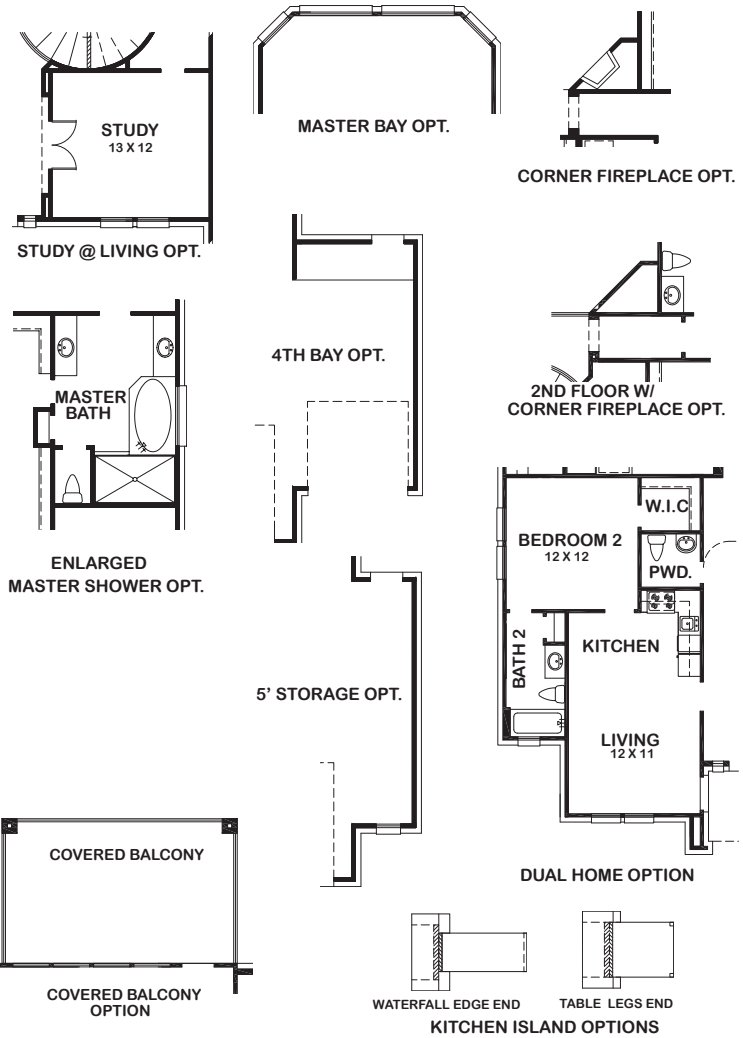

MONTEREY

Features:

- Approx. 4046 Square Feet
- 4 Bedroom
- 4- 1/2 Bath
- 3-Car Garage

MONTEREY

ELEVATION 1

ELEVATION 2

ELEVATION 3

ELEVATION 4