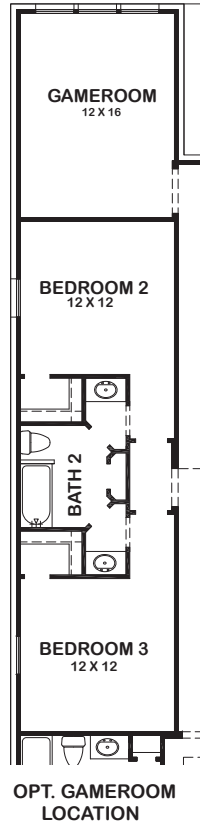

**MORAVIA**

**Features:**

- Approx. 3136 Square Feet
- 4 Bedroom
- 3 Bath
- 3 Car Garage

# MORAVIA

ELEVATION 1

ELEVATION 2

ELEVATION 3

ELEVATION 4