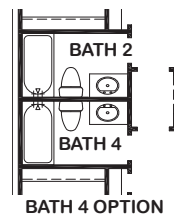

**MORAVIA**

**Features:**

- Approx. 3136 Square Feet
- 4 Bedroom
- 3 Bath
- 3 Car Garage