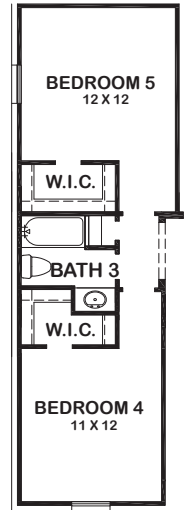

**MORAVIA**

**Features:**

- Approx. 3136 Square Feet
- 4 Bedroom
- 3 Bath
- 3 Car Garage

# MORAVIA

ELEVATION 1

ELEVATION 2

ELEVATION 3

ELEVATION 4