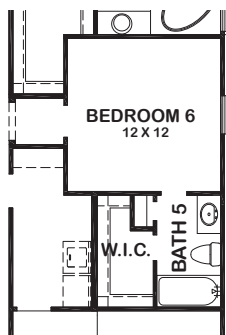

**MORAVIA**

**Features:**

- Approx. 3136 Square Feet
- 4 Bedroom
- 3 Bath
- 3 Car Garage

# MORAVIA

ELEVATION 1

ELEVATION 2

ELEVATION 3

ELEVATION 4