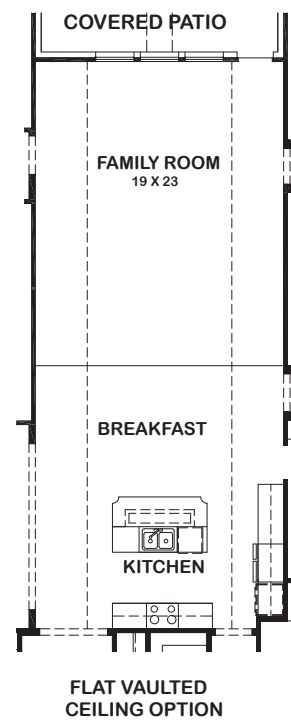

**MORAVIA**

**Features:**

- Approx. 3136 Square Feet
- 4 Bedroom
- 3 Bath
- 3 Car Garage

# MORAVIA

ELEVATION 1

ELEVATION 2

ELEVATION 3

ELEVATION 4