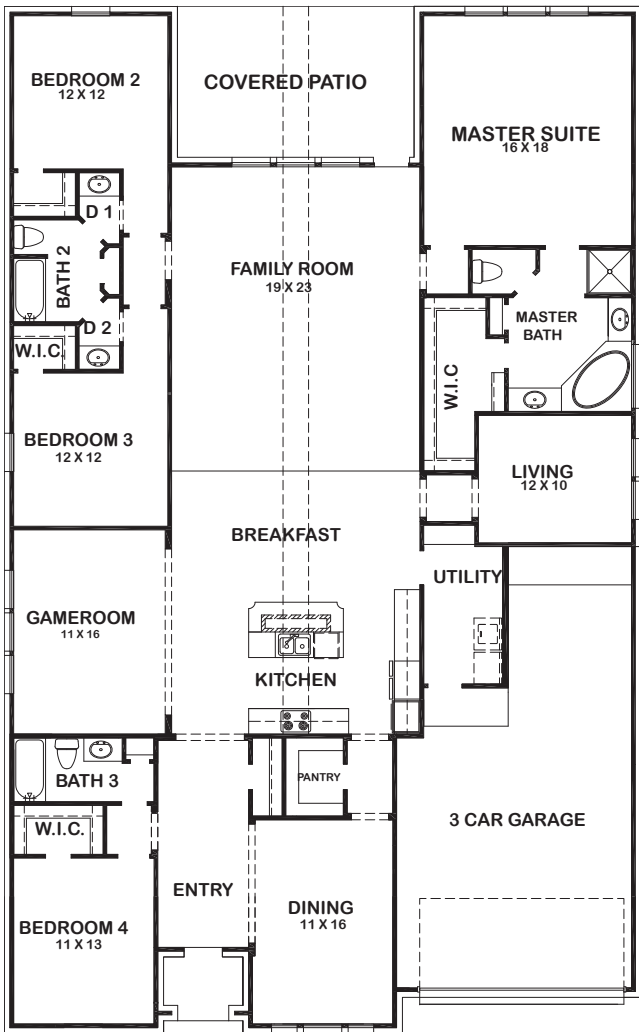

**MORAVIA**

**Features:**

- Approx. 3136 Square Feet
- 4 Bedroom
- 3 Bath
- 3 Car Garage

# MORAVIA

ELEVATION 1

ELEVATION 2

ELEVATION 3

ELEVATION 4