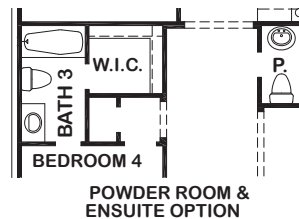

**MORAVIA**

**Features:**

- Approx. 3136 Square Feet
- 4 Bedroom
- 3 Bath
- 3 Car Garage