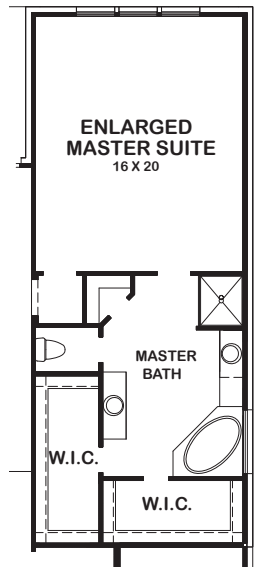

**MORAVIA**

**Features:**

- Approx. 3136 Square Feet
- 4 Bedroom
- 3 Bath
- 3 Car Garage