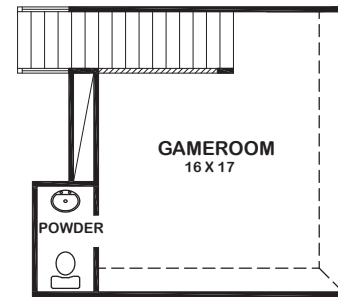

ORVIETO

DUAL HOME OPTION

FIREPLACE OPTION

FIRST FLOOR W/ SECOND FLOOR OPT.

3RD BAY OPTION

STORAGE OPTION

STUDY OPTION

Features:

- Approx. 2532 Square Feet
- 4 bedroom
- 3 - Bath
- 2 - Car Garage

POWDER ROOM OPTION

SECOND FLOOR GAME ROOM OPT.

SECOND FLOOR GAME ROOM & MEDIA OPT.

ORVIETO

ELEVATION 1

ELEVATION 3

ELEVATION 4