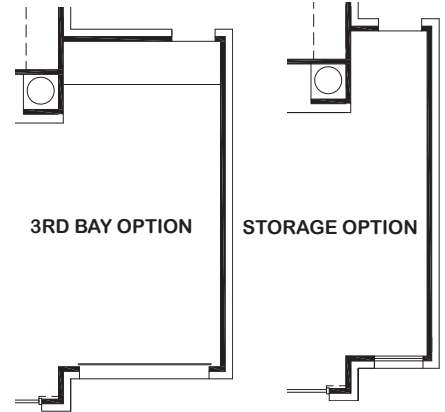

ORVIETO

DUAL HOME OPTION

FIREPLACE OPTION

FIRST FLOOR W/ SECOND FLOOR OPT.

3RD BAY OPTION

STORAGE OPTION

STUDY OPTION

Features:

- Approx. 2532 Square Feet
- 4 bedroom
- 3 - Bath
- 2 - Car Garage

POWDER ROOM OPTION

SECOND FLOOR GAME ROOM OPT.

SECOND FLOOR GAME ROOM & MEDIA OPT.

ORVIETO

ELEVATION 1

ELEVATION 3

ELEVATION 4