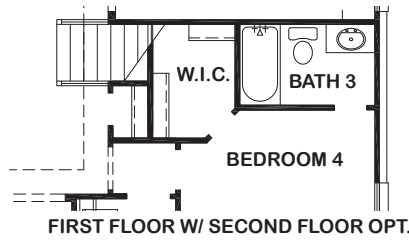

ORVIETO

DUAL HOME OPTION

FIREPLACE OPTION

FIRST FLOOR W/ SECOND FLOOR OPT.

3RD BAY OPTION

STORAGE OPTION

STUDY OPTION

Features:

- Approx. 2532 Square Feet
- 4 bedroom
- 3 - Bath
- 2 - Car Garage

POWDER ROOM OPTION

SECOND FLOOR GAME ROOM OPT.

SECOND FLOOR GAME ROOM & MEDIA OPT.

ORVIETO

ELEVATION 1

ELEVATION 3

ELEVATION 4