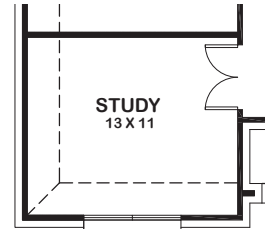

ORVIETO

DUAL HOME OPTION

FIREPLACE OPTION

FIRST FLOOR W/ SECOND FLOOR OPT.

3RD BAY OPTION

STORAGE OPTION

STUDY OPTION

Features:

- Approx. 2532 Square Feet
- 4 bedroom
- 3 - Bath
- 2 - Car Garage

POWDER ROOM OPTION

SECOND FLOOR GAME ROOM OPT.

SECOND FLOOR GAME ROOM & MEDIA OPT.

ORVIETO

ELEVATION 1

ELEVATION 3

ELEVATION 4