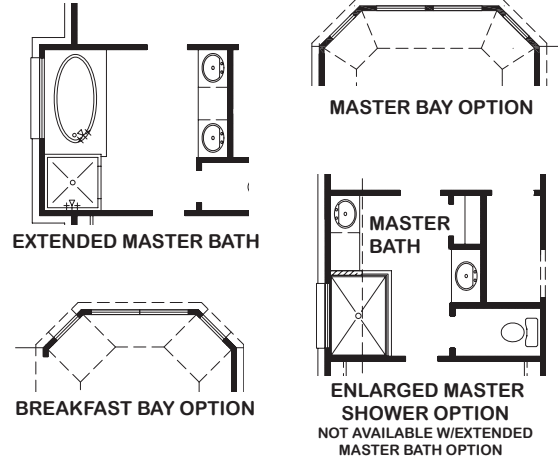

ORVIETO

DUAL HOME OPTION

FIREPLACE OPTION

FIRST FLOOR W/ SECOND FLOOR OPT.

3RD BAY OPTION

STORAGE OPTION

STUDY OPTION

Features:

- Approx. 2532 Square Feet
- 4 bedroom
- 3 - Bath
- 2 - Car Garage

POWDER ROOM OPTION

SECOND FLOOR GAME ROOM OPT.

SECOND FLOOR GAME ROOM & MEDIA OPT.

ORVIETO

ELEVATION 1

ELEVATION 3

ELEVATION 4