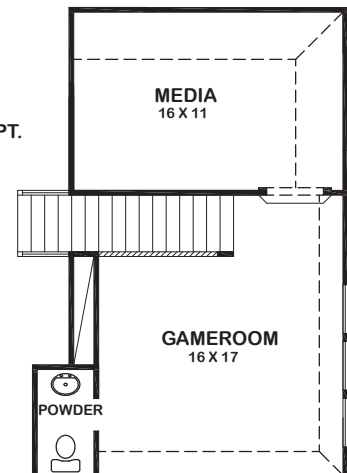

ORVIETO

DUAL HOME OPTION

FIREPLACE OPTION

FIRST FLOOR W/ SECOND FLOOR OPT.

3RD BAY OPTION

STORAGE OPTION

STUDY OPTION

Features:

- Approx. 2532 Square Feet
- 4 bedroom
- 3 - Bath
- 2 - Car Garage

POWDER ROOM OPTION

SECOND FLOOR GAME ROOM OPT.

SECOND FLOOR GAME ROOM & MEDIA OPT.

ORVIETO

ELEVATION 1

ELEVATION 3

ELEVATION 4