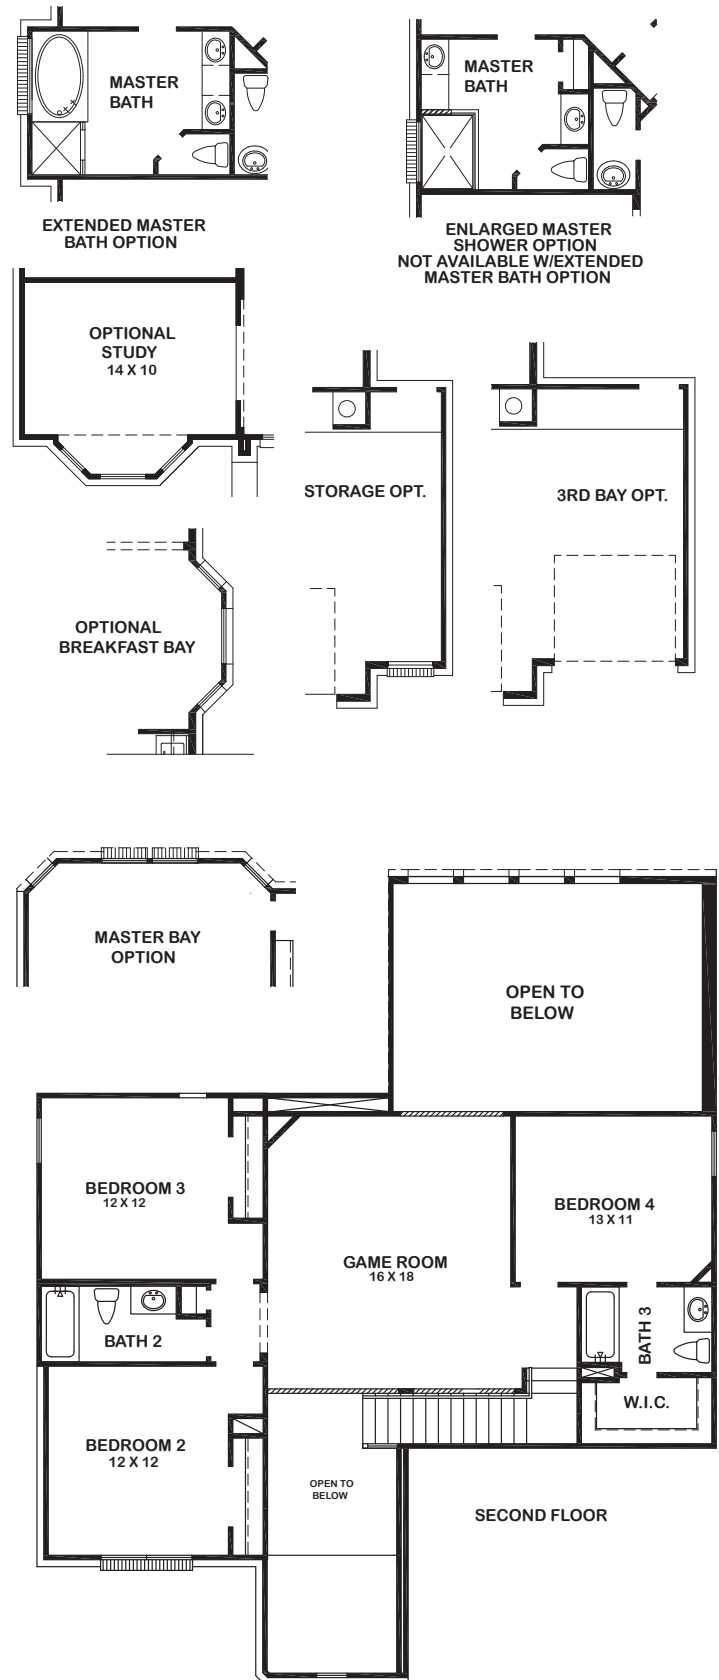

REGENSBURG

Features:

- Approx. 2930 Square Feet
- 4 Bedroom
- 3-1/2 Bath

These drawings are conceptual only and are for the convenience of reference. They should not be relied upon as representations, express or implied, of the final detail of the residences. The builder expressly reserves the right to make modifications, revisions, and changes it deems desirable in its sole and absolute discretion. Dimensions and square footages are approximate and may vary with actual construction. rev 09/18 (5505)

REGENSBURG

ELEVATION 1

ELEVATION 2

ELEVATION 3