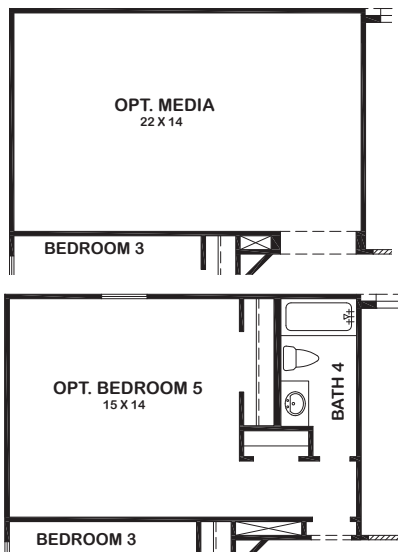

REGENSBURG

Features:

- Approx. 2930 Square Feet
- 4 Bedroom
- 3-1/2 Bath

These drawings are conceptual only and are for the convenience of reference. They should not be relied upon as representations, express or implied, of the final detail of the residences. The builder expressly reserves the right to make modifications, revisions, and changes it deems desirable in its sole and absolute discretion. Dimensions and square footages are approximate and may vary with actual construction. rev 09/18 (5505)