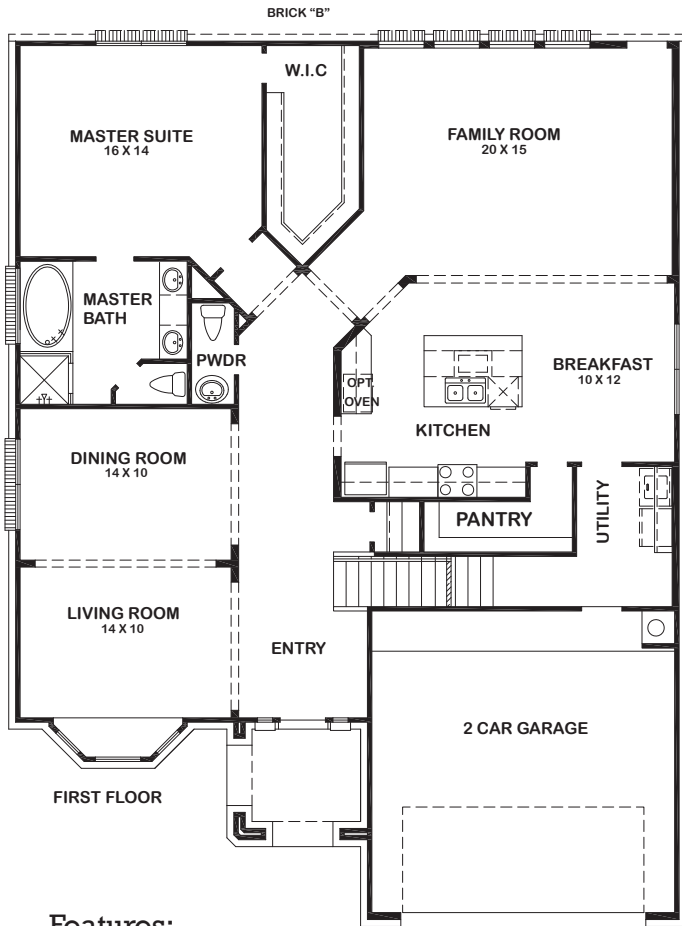

REGENSBURG

Features:

- Approx. 2930 Square Feet
- 4 Bedroom
- 3-1/2 Bath

These drawings are conceptual only and are for the convenience of reference. They should not be relied upon as representations, express or implied, of the final detail of the residences. The builder expressly reserves the right to make modifications, revisions, and changes it deems desirable in its sole and absolute discretion. Dimensions and square footages are approximate and may vary with actual construction. rev 09/18 (5505)