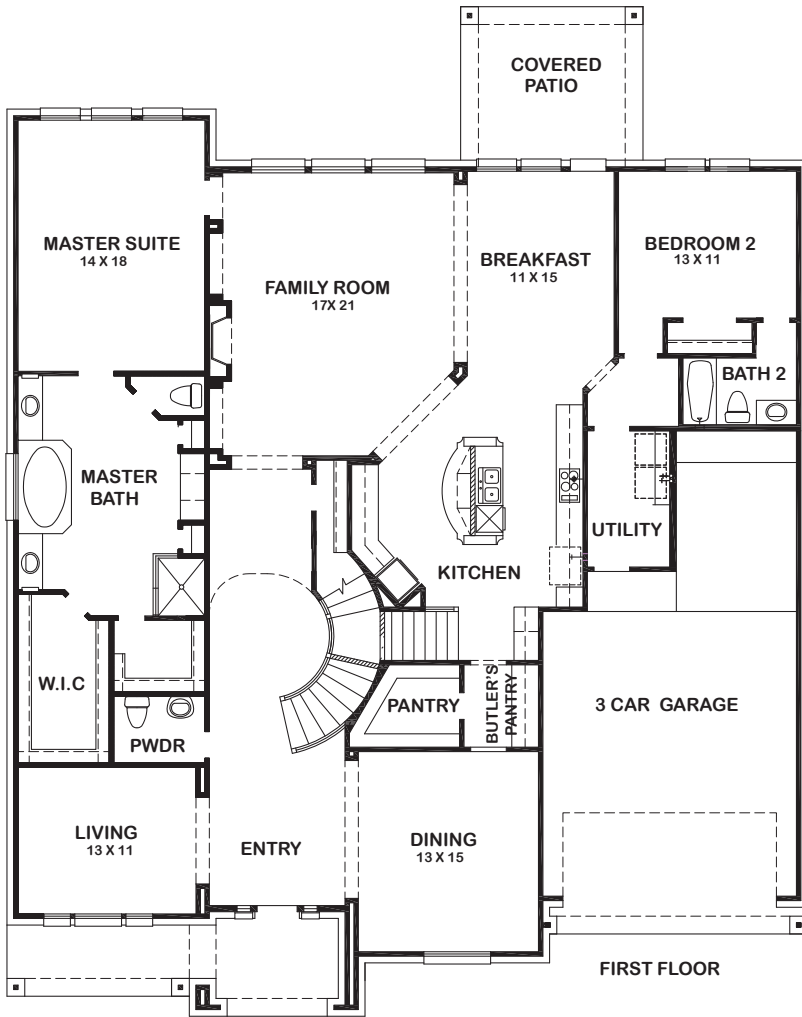

SORRENTO

Features:

- Approx. 4399 Square Feet
- 5 bedroom
- 4 - 1/2 Bath

BEDROOM 5

SORRENTO

ELEVATION 1

ELEVATION 2

ELEVATION 3

ELEVATION 4