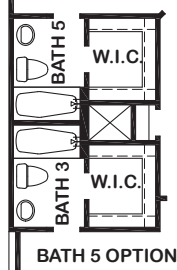

SORRENTO

Features:

- Approx. 4399 Square Feet
- 5 bedroom
- 4 - 1/2 Bath

BEDROOM 5

SORRENTO

ELEVATION 1

ELEVATION 2

ELEVATION 3

ELEVATION 4