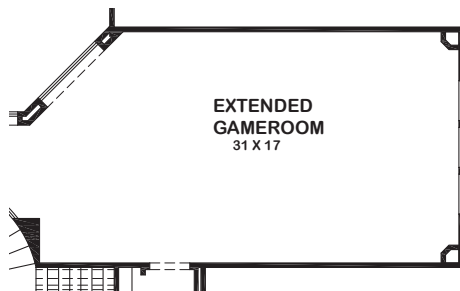

SORRENTO

Features:

- Approx. 4399 Square Feet
- 5 bedroom
- 4 - 1/2 Bath

BEDROOM 5

SORRENTO

ELEVATION 1

ELEVATION 2

ELEVATION 3

ELEVATION 4