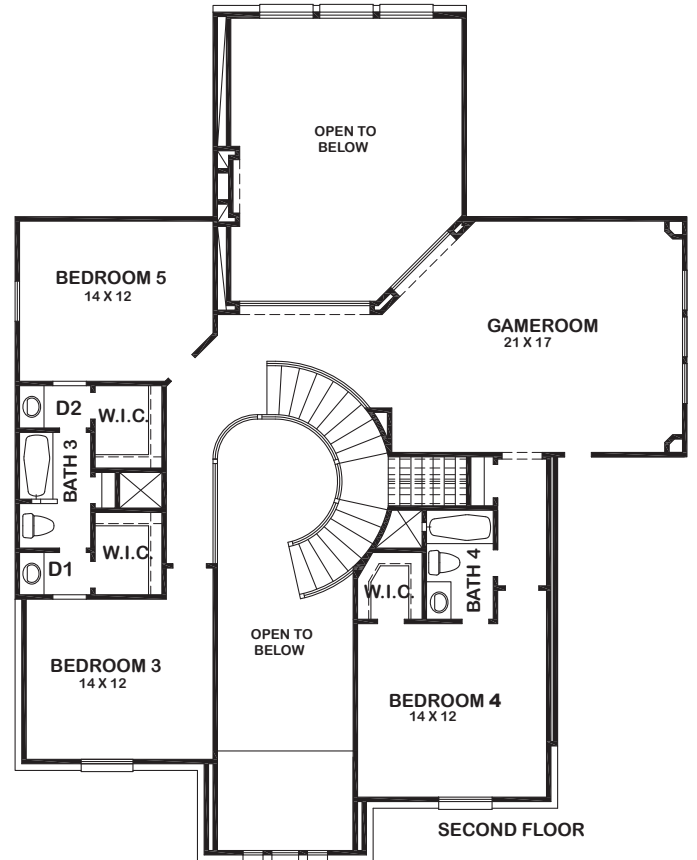

SORRENTO

Features:

- Approx. 4399 Square Feet
- 5 bedroom
- 4 - 1/2 Bath

BEDROOM 5

SORRENTO

ELEVATION 1

ELEVATION 2

ELEVATION 3

ELEVATION 4