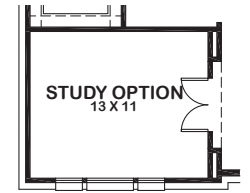

SORRENTO

Features:

- Approx. 4399 Square Feet
- 5 bedroom
- 4 - 1/2 Bath

BEDROOM 5

SORRENTO

ELEVATION 1

ELEVATION 2

ELEVATION 3