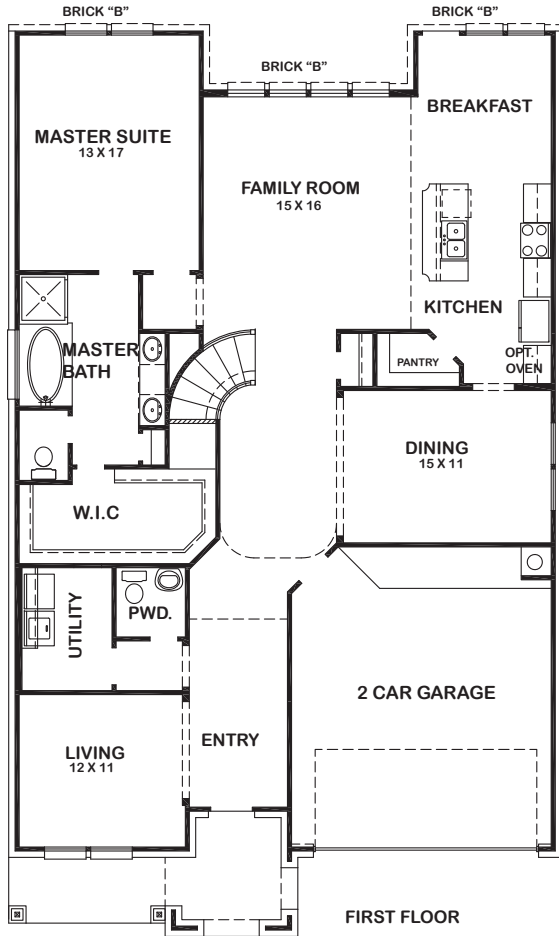

STRASBURG

Features:

- Approx. 2899 Square Feet
- 4 bedroom
- 3 - 1/2 Bath
- 2 - Car Garage

STRASBURG

ELEVATION 1

ELEVATION 2

ELEVATION 3

ELEVATION 4