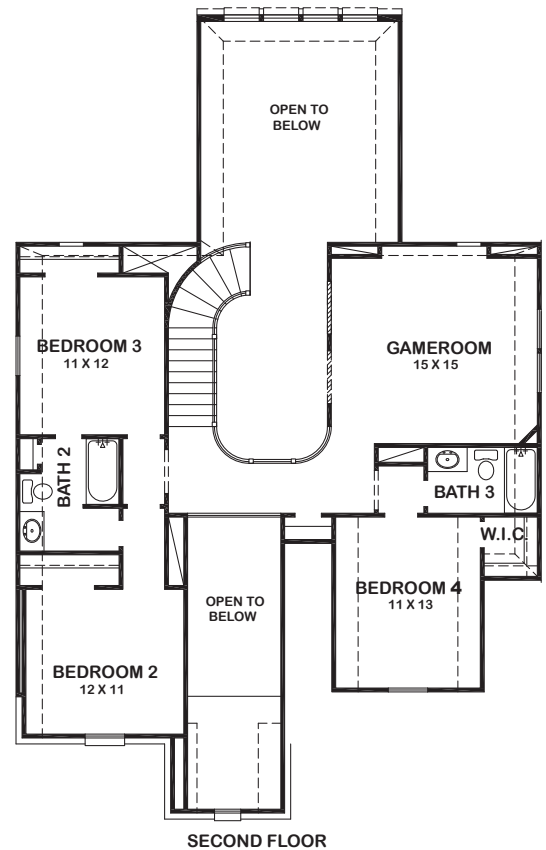

STRASBURG

Features:

- Approx. 2899 Square Feet
- 4 bedroom
- 3 - 1/2 Bath
- 2 - Car Garage

STRASBURG

ELEVATION 1

ELEVATION 2

ELEVATION 3

ELEVATION 4