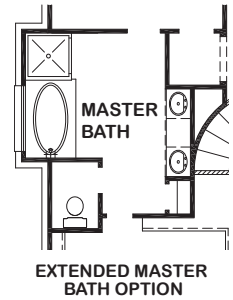

STRASBURG

Features:

- Approx. 2899 Square Feet
- 4 bedroom
- 3 - 1/2 Bath
- 2 - Car Garage

STRASBURG

ELEVATION 1

ELEVATION 2

ELEVATION 3

ELEVATION 4