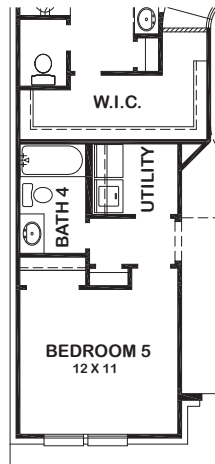

STRASBURG

Features:

- Approx. 2899 Square Feet
- 4 bedroom
- 3 - 1/2 Bath
- 2 - Car Garage

STRASBURG

ELEVATION 1

ELEVATION 2

ELEVATION 3

ELEVATION 4