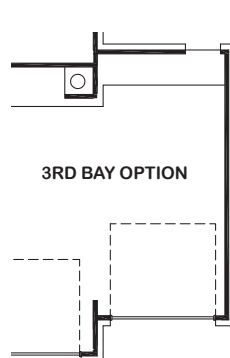

STRASBURG

Features:

- Approx. 2899 Square Feet
- 4 bedroom
- 3 - 1/2 Bath
- 2 - Car Garage

STRASBURG

ELEVATION 1

ELEVATION 2

ELEVATION 3

ELEVATION 4