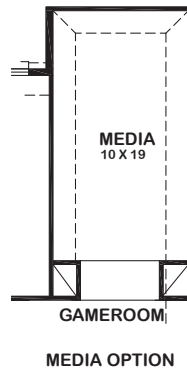

STRASBURG

Features:

- Approx. 2899 Square Feet
- 4 bedroom
- 3 - 1/2 Bath
- 2 - Car Garage

STRASBURG

ELEVATION 1

ELEVATION 2

ELEVATION 3

ELEVATION 4