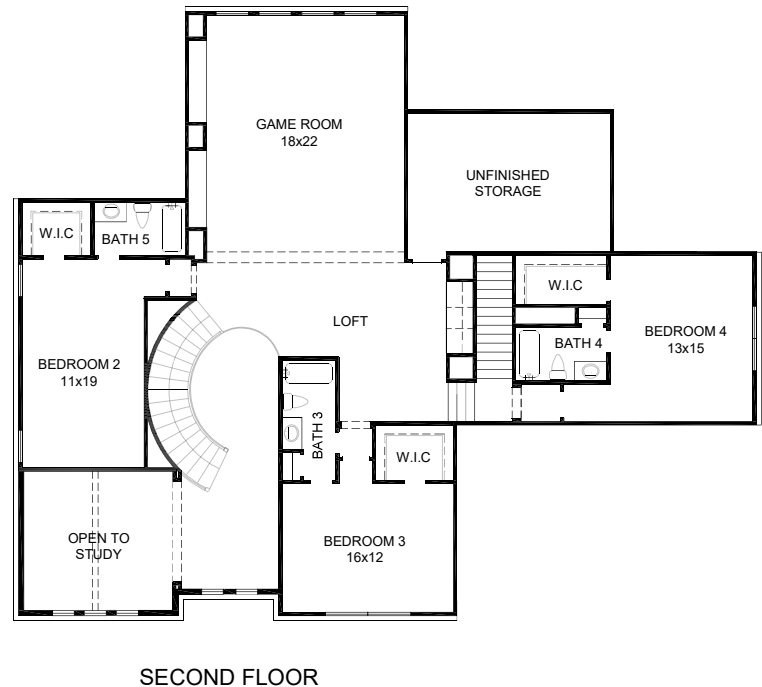

12915 Taylor Crest

FEATURES:

- 5,103 SQUARE FT.
- 5 BEDROOM
- 5 1/2 BATHROOM
- 3 CAR GARAGE

12915 Taylor Crest