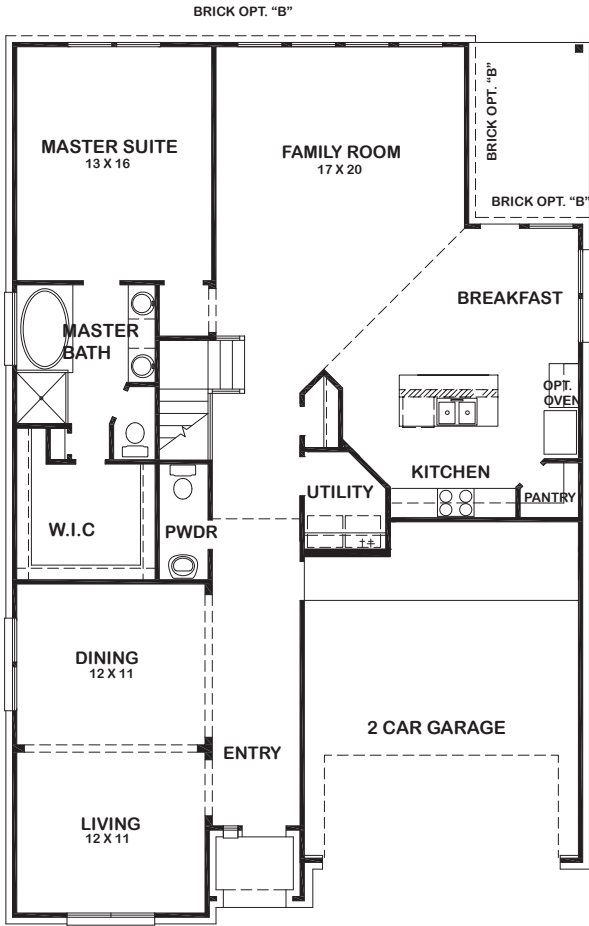

VERONA

FIRST FLOOR

Features:

- Approx. 2989 Square Feet
- 4 bedroom
- 3 - 1/2 Bath
- 2 - Car Garage

SECOND FLOOR

These drawings are conceptual only and are for the convenience of reference. They should not be relied upon as representations, express or implied, of the final detail of the residences. The builder expressly reserves the right to make modifications, revisions, and changes it deems desirable in its sole and absolute discretion. Dimensions and square footages are approximate and may vary with actual construction.

VERONA

ELEVATION 1

ELEVATION 2

ELEVATION 4

ELEVATION 5