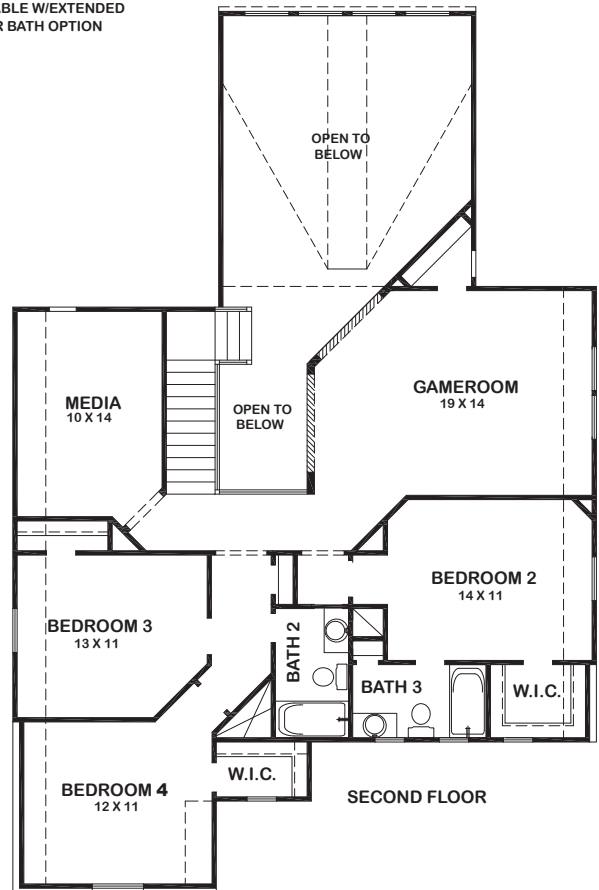

VERONA

FIRST FLOOR

Features:

- Approx. 2989 Square Feet
- 4 bedroom
- 3 - 1/2 Bath
- 2 - Car Garage

SECOND FLOOR

These drawings are conceptual only and are for the convenience of reference. They should not be relied upon as representations, express or implied, of the final detail of the residences. The builder expressly reserves the right to make modifications, revisions, and changes it deems desirable in its sole and absolute discretion. Dimensions and square footages are approximate and may vary with actual construction.

VERONA

ELEVATION 1

ELEVATION 2

ELEVATION 4

ELEVATION 5