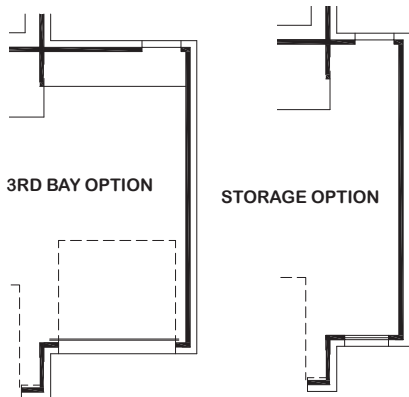

VERONA

FIRST FLOOR

Features:

- Approx. 2989 Square Feet
- 4 bedroom
- 3 - 1/2 Bath
- 2 - Car Garage

SECOND FLOOR

These drawings are conceptual only and are for the convenience of reference. They should not be relied upon as representations, express or implied, of the final detail of the residences. The builder expressly reserves the right to make modifications, revisions, and changes it deems desirable in its sole and absolute discretion. Dimensions and square footages are approximate and may vary with actual construction.

VERONA

ELEVATION 1

ELEVATION 2

ELEVATION 4

ELEVATION 5