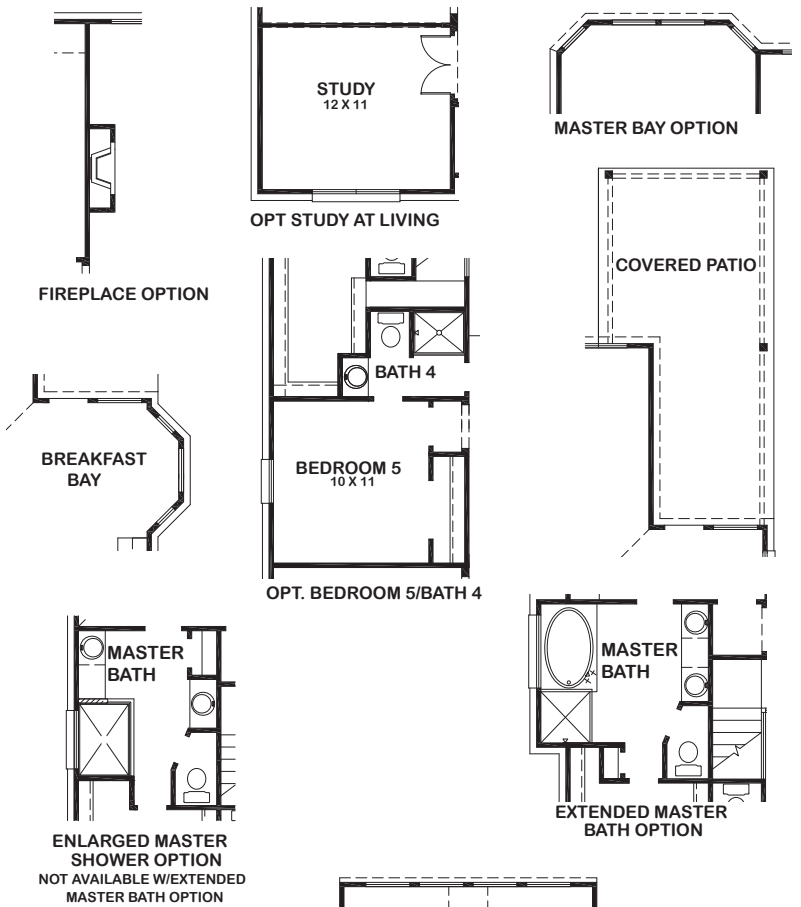

VERONA

FIRST FLOOR

Features:

- Approx. 2989 Square Feet
- 4 bedroom
- 3 - 1/2 Bath
- 2 - Car Garage

SECOND FLOOR

These drawings are conceptual only and are for the convenience of reference. They should not be relied upon as representations, express or implied, of the final detail of the residences. The builder expressly reserves the right to make modifications, revisions, and changes it deems desirable in its sole and absolute discretion. Dimensions and square footages are approximate and may vary with actual construction.

VERONA

ELEVATION 1

ELEVATION 2

ELEVATION 4

ELEVATION 5