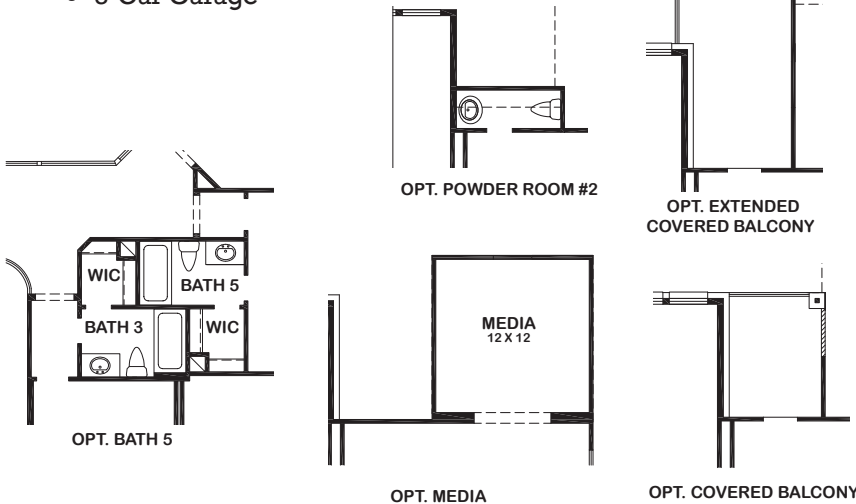

VICTORIA

FIRST FLOOR

Features:

- Approx. 3569 Square Feet
- 5 bedroom
- 4 Bath
- 3-Car Garage

SECOND FLOOR