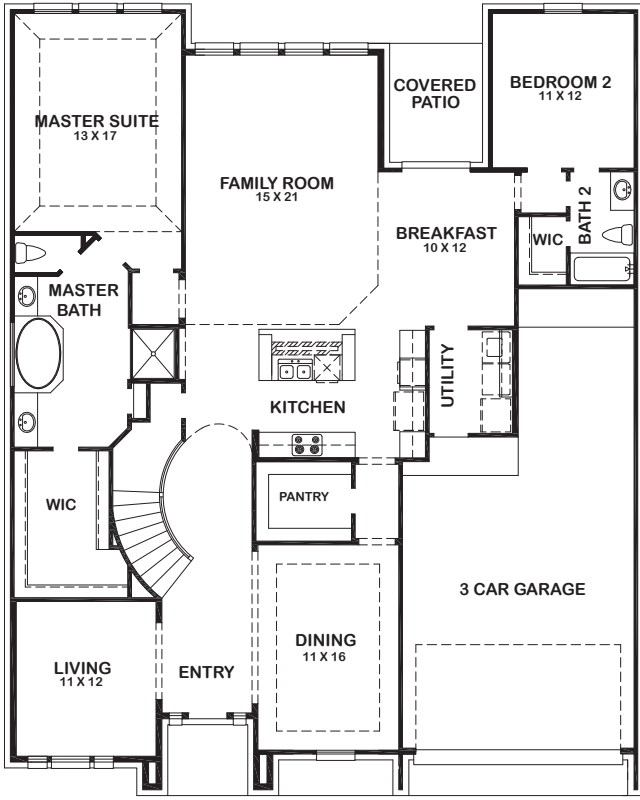

VICTORIA

FIRST FLOOR

Features:

- Approx. 3569 Square Feet
- 5 bedroom
- 4 Bath
- 3-Car Garage

SECOND FLOOR