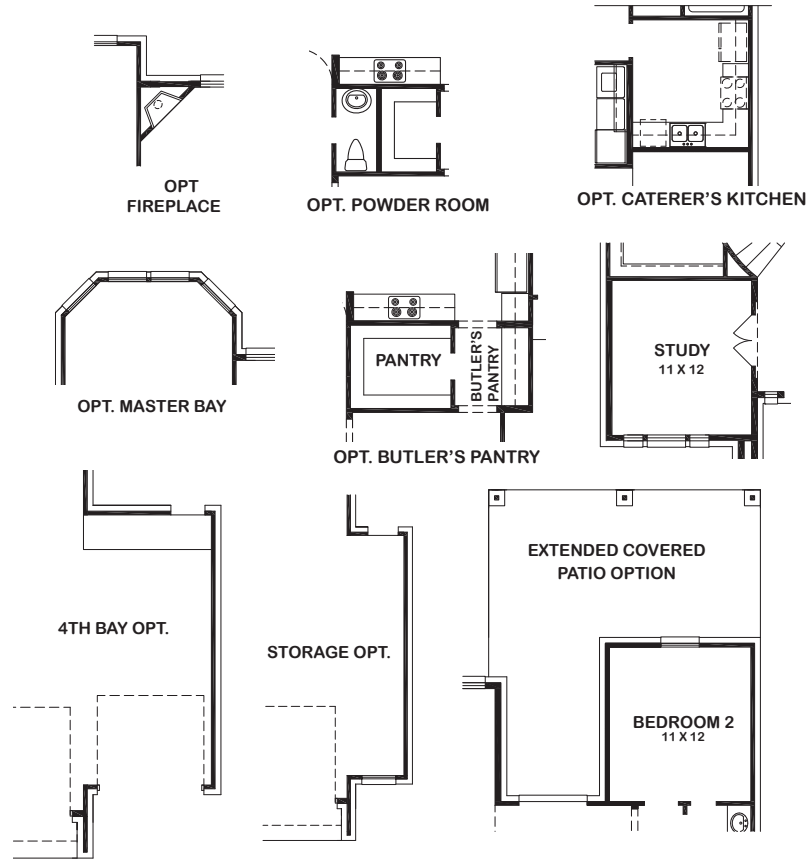

VICTORIA

FIRST FLOOR

Features:

- Approx. 3569 Square Feet
- 5 bedroom
- 4 Bath
- 3-Car Garage

SECOND FLOOR