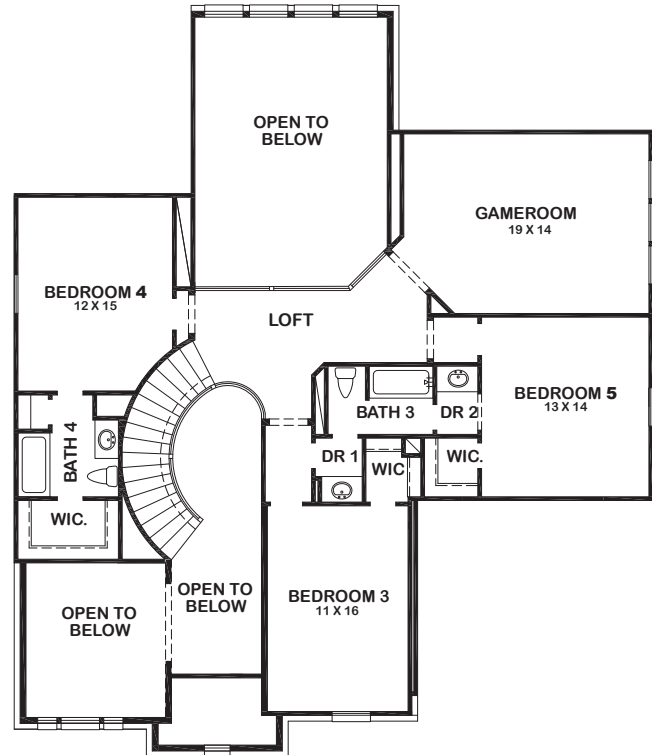

VICTORIA

FIRST FLOOR

Features:

- Approx. 3569 Square Feet
- 5 bedroom
- 4 Bath
- 3-Car Garage

SECOND FLOOR