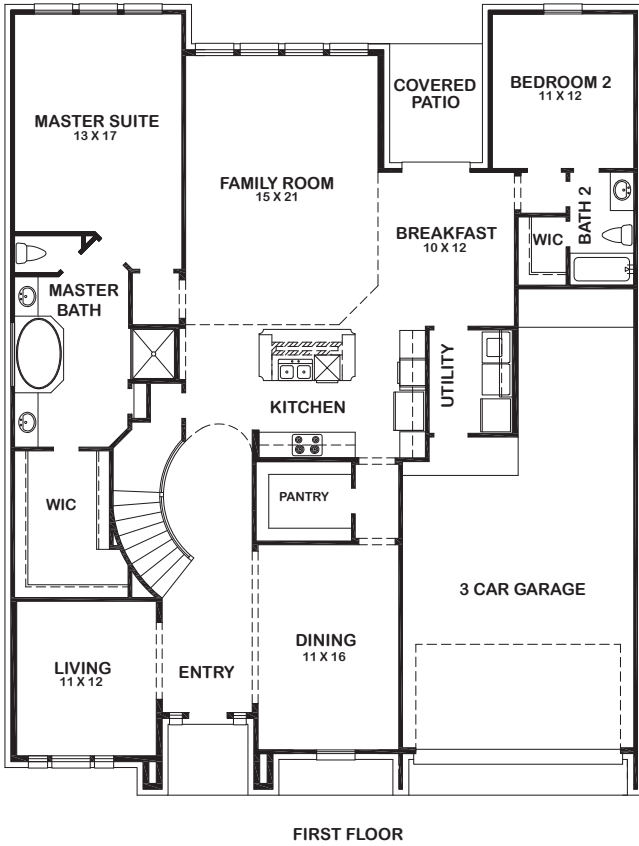

VICTORIA

- Features:
- Approx. 3569 Square Feet
 - 5 bedroom
 - 4 Bath
 - 3-Car Garage

VICTORIA

ELEVATION 1

ELEVATION 2

ELEVATION 3

ELEVATION 4

ELEVATION 5