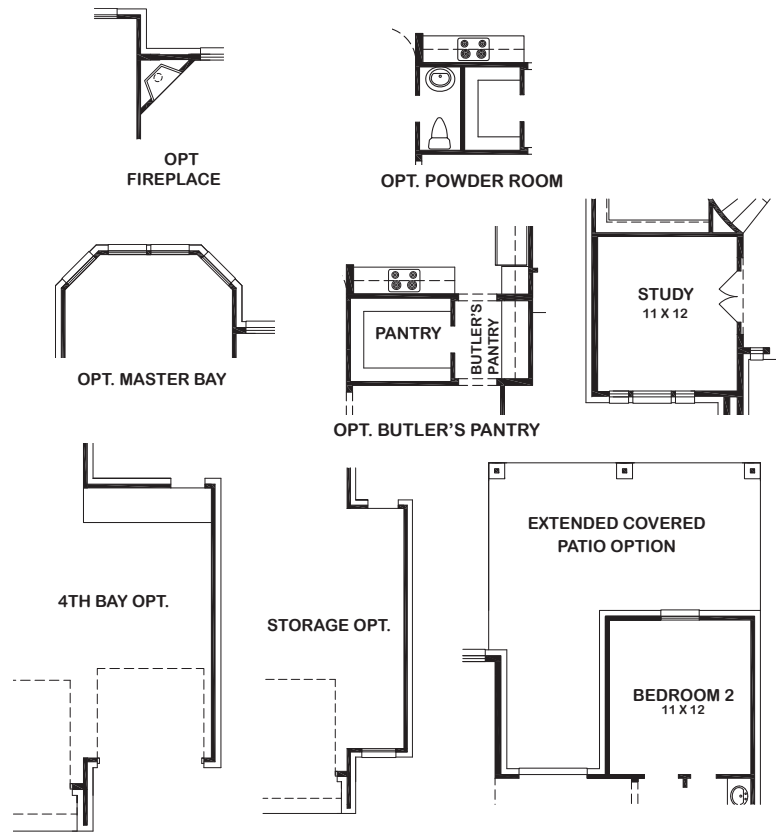

VICTORIA

- Features:
- Approx. 3569 Square Feet
 - 5 bedroom
 - 4 Bath
 - 3-Car Garage

VICTORIA

ELEVATION 1

ELEVATION 2

ELEVATION 3

ELEVATION 4

ELEVATION 5