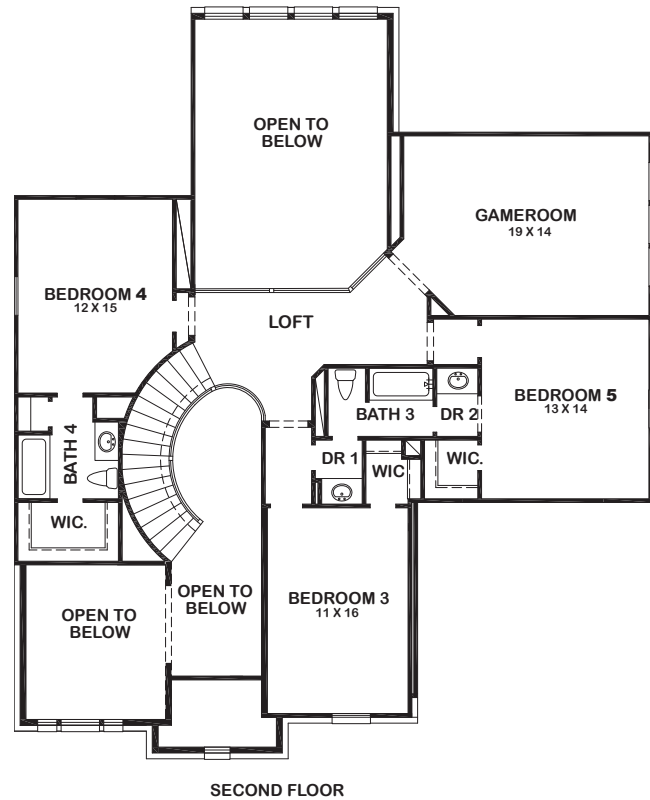

VICTORIA

- Features:
- Approx. 3569 Square Feet
 - 5 bedroom
 - 4 Bath
 - 3-Car Garage

VICTORIA

ELEVATION 1

ELEVATION 2

ELEVATION 3

ELEVATION 4

ELEVATION 5