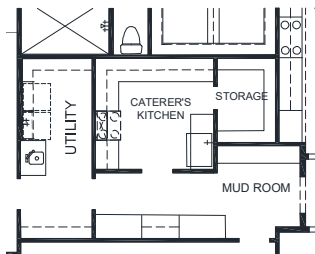

VILLA MEDICI

FIRST FLOOR PLAN

FEATURES:

- 4,855 SQUARE FT.
- 4 BEDROOM
- 5 1/2 BATHROOM
- 4 CAR GARAGE

OPT. STUDY

OPT. CATERER'S KITCHEN

OPT. OUTDOOR LIVING

OPT. THEATER