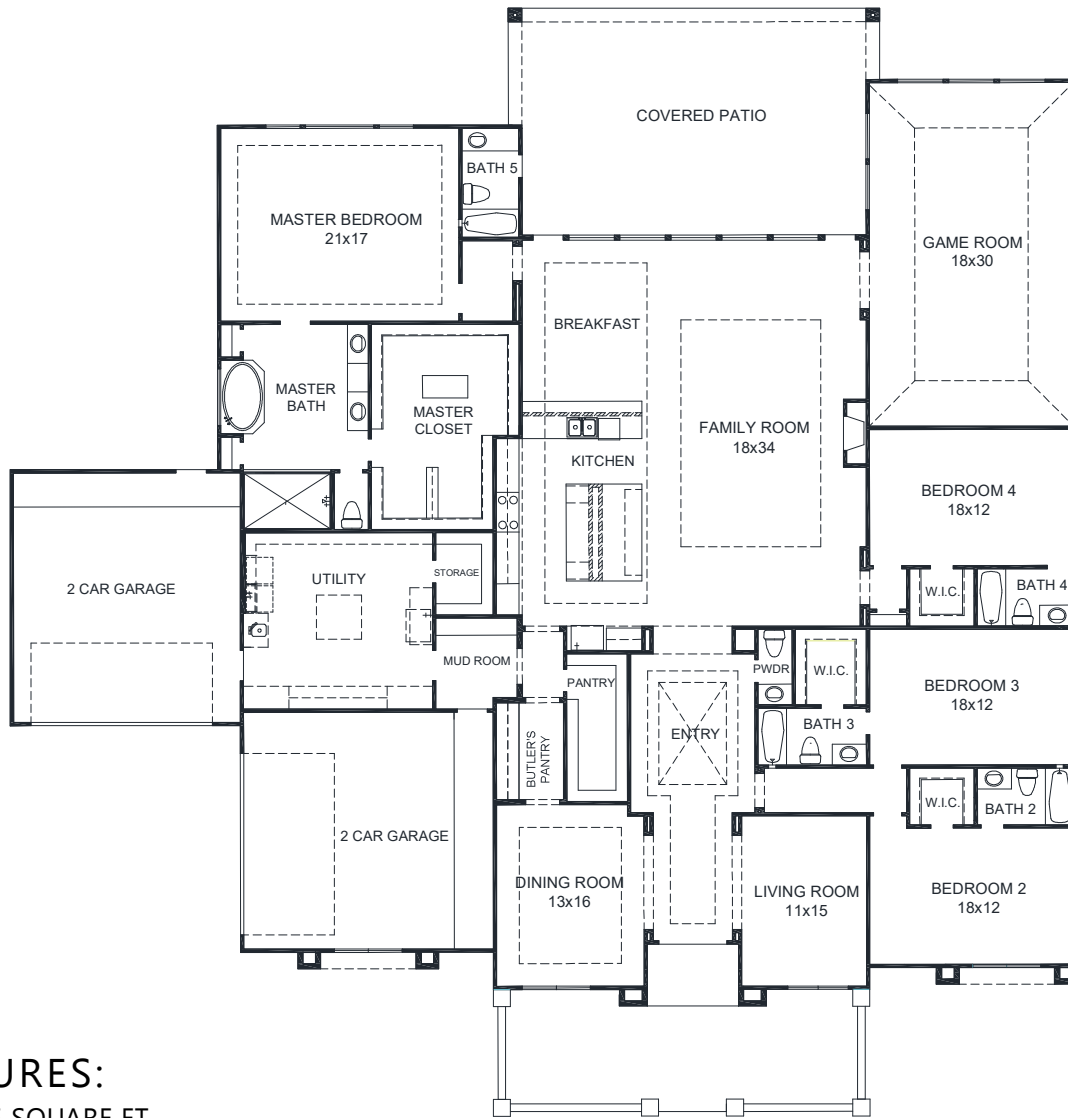

VILLA MEDICI

FIRST FLOOR PLAN

FEATURES:

- 4,855 SQUARE FT.
- 4 BEDROOM
- 5 1/2 BATHROOM
- 4 CAR GARAGE

OPT. STUDY

OPT. CATERER'S KITCHEN

OPT. OUTDOOR LIVING

OPT. THEATER