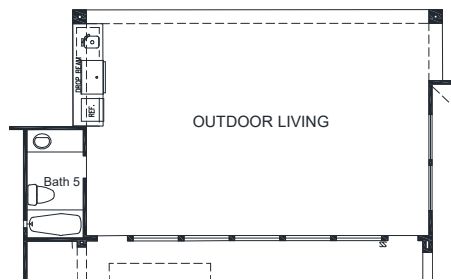

VILLA MEDICI

FIRST FLOOR PLAN

FEATURES:

- 4,855 SQUARE FT.
- 4 BEDROOM
- 5 1/2 BATHROOM
- 4 CAR GARAGE

OPT. STUDY

OPT. CATERER'S KITCHEN

OPT. OUTDOOR LIVING

OPT. THEATER