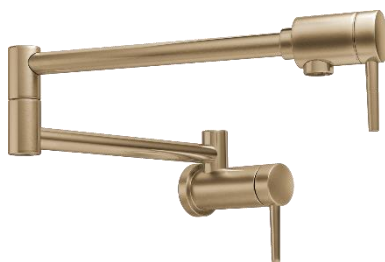

Traditional Pot Fillers

see what Delta can do™

Traditional Pot Filler
1177LF
Chrome

Traditional Pot Filler
1177LF-AR
Arctic® Stainless

Traditional Pot Filler
1177LF-RB
Venetian Bronze®

Traditional Pot Filler
1177LF-CZ
Champagne Bronze™

Contemporary Pot Fillers

Contemporary Pot Filler
1165LF
Chrome

Contemporary Pot Filler
1165LF-AR
Arctic® Stainless

Contemporary Pot Filler
1165LF-BL
Matte Black

Contemporary Pot Filler
1165LF-CZ
Champagne Bronze™