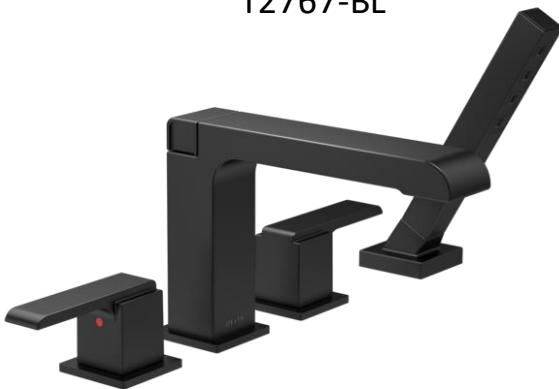

T4767-BL

T17267-BL

T14467-BL

Hand Shower Option

Coordinates with Ara®

T17267
R10000-UNBX-valve
T11867-div trim
R11000-div valve
55567-PR-handheld
50570-PR - wall elbow
Chrome

T17267-SS
R10000-UNBX-valve
T11867-SS- diverter trim
R11000- diverter valve
55567-SS-PR-handheld
50570-SS- PR - wall elbow
Brilliance® Stainless