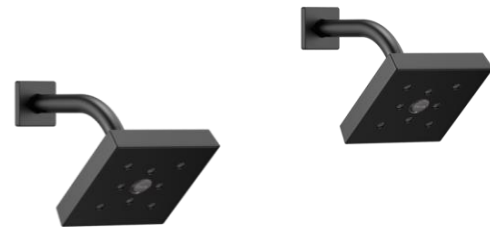

T4767-BL

T17267-BL

T14467-BL

Hand Shower Option

Coordinates with Ara®

T17267
R10000-UNBX-valve
T11867-div trim
R11000-div valve
55567-PR-handheld
50570-PR - wall elbow
Chrome

T17267-SS
R10000-UNBX-valve
T11867-SS- diverter trim
R11000- diverter valve
55567-SS-PR-handheld
50570-SS- PR - wall elbow
Brilliance® Stainless