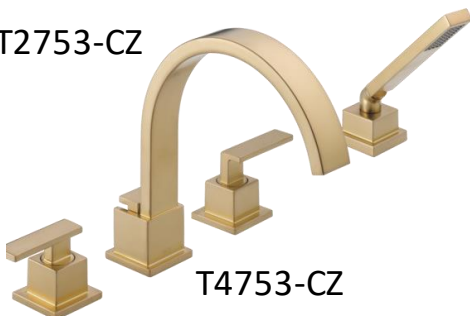

T14453-SS

T4753-SS

Vero® Bath Collection

Venetian Bronze®

553LF-RB

3553LF-RB

753LF-RB

T2753-RB

T17253-RB

T14453-RB

T4753-RB

Vero® Bath Collection

Champagne Bronze®

553LF-CZ

3553LF-CZ

753LF-CZ

T17253-CZ

T14453-CZ

T2753-CZ

T4753-CZ

Hand Shower Option

Coordinates with Vero®

T17253
R10000-UNBX- valve
T11853- diverter trim
R11000- div valve
55530- handheld
50570-PR - wall elbow
Chrome

T17253-SS
R10000-UNBX- valve
T11853-SS- diverter trim
R11000- div valve
55530-SS- handheld
50570-SS-PR - wall elbow
Brilliance® Stainless