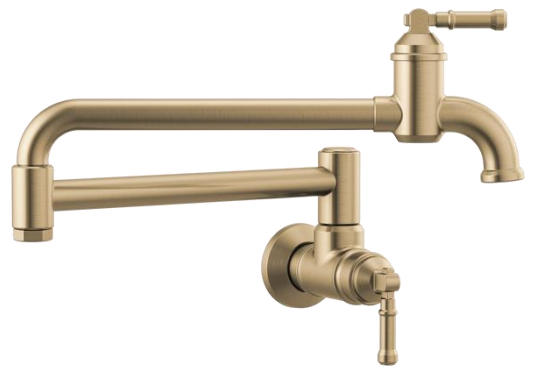

Broderick Pot Filler
1190LFL-CZ
Champagne Bronze