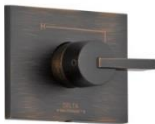

Vero® Bath Collection

Venetian Bronze®

T17253-RB

T14453-RB