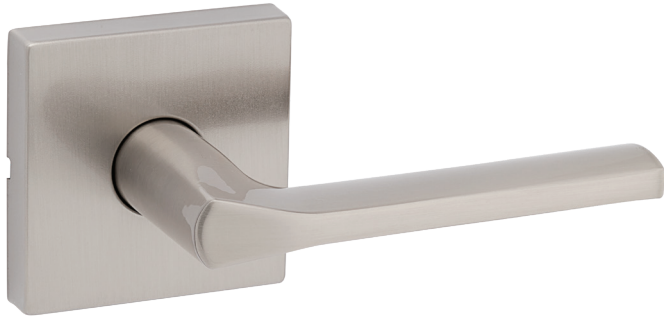

15
Satin
Nickel

514
Matte
Black

26
Polished
Chrome

#1 SELLING U.S. LOCK BRAND*

*Source: Numerator TruView, Unit Share Report, 2023

1588727_1123

HALIFAX

Available Finishes

15
Satin
Nickel

514
Matte
Black

26
Polished
Chrome

#1 SELLING U.S. LOCK BRAND*

*Source: Numerator TruView, Unit Share Report, 2023

1588727_1123

MILAN

Available Finishes

15
Satin
Nickel

514
Matte
Black

26
Polished
Chrome

#1 SELLING U.S. LOCK BRAND*

*Source: Numerator TruView, Unit Share Report, 2023

1588727_1123

LISBON

Available Finishes

15
Satin
Nickel

514
Matte
Black

26
Polished
Chrome

#1 SELLING U.S. LOCK BRAND*

*Source: Numerator TruView, Unit Share Report, 2023

1588727_1123

HomeConnect 620 Contemporary

SmartCode 916 Contemporary