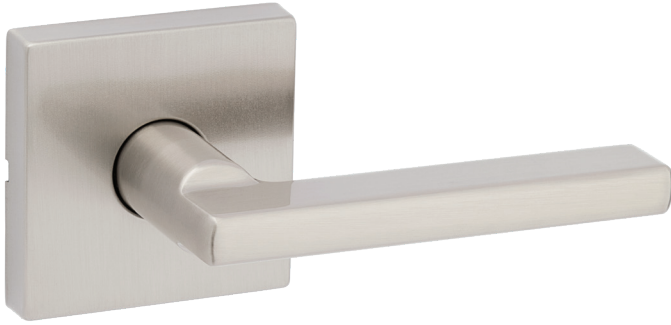

15
Satin
Nickel

514
Matte
Black

26
Polished
Chrome

#1 SELLING U.S. LOCK BRAND*

*Source: Numerator TruView, Unit Share Report, 2023

1588727_1123

BRETON

Available Finishes

15
Satin
Nickel

514
Matte
Black

26
Polished
Chrome

#1 SELLING U.S. LOCK BRAND*

*Source: Numerator TruView, Unit Share Report, 2023

1588727_1123

BALBOA

Available Finishes

15
Satin
Nickel

514
Matte
Black

26
Polished
Chrome

#1 SELLING U.S. LOCK BRAND*

*Source: Numerator TruView, Unit Share Report, 2023

1588727_1123

HALIFAX

Available Finishes

15
Satin
Nickel

514
Matte
Black

26
Polished
Chrome

#1 SELLING U.S. LOCK BRAND*

*Source: Numerator TruView, Unit Share Report, 2023

1588727_1123

MILAN

Available Finishes