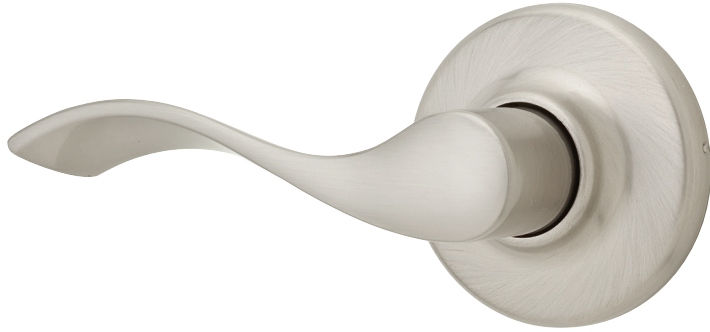

15
Satin
Nickel

514
Matte
Black

26
Polished
Chrome

#1 SELLING U.S. LOCK BRAND*

*Source: Numerator TruView, Unit Share Report, 2023

1588727_1123

BRETON

Available Finishes

15
Satin
Nickel

514
Matte
Black

26
Polished
Chrome

#1 SELLING U.S. LOCK BRAND*

*Source: Numerator TruView, Unit Share Report, 2023

1588727_1123

BALBOA

Available Finishes

15
Satin
Nickel

514
Matte
Black

26
Polished
Chrome

#1 SELLING U.S. LOCK BRAND*

*Source: Numerator TruView, Unit Share Report, 2023

1588727_1123

HALIFAX

Available Finishes

15
Satin
Nickel

514
Matte
Black

26
Polished
Chrome

#1 SELLING U.S. LOCK BRAND*

*Source: Numerator TruView, Unit Share Report, 2023

1588727_1123

MILAN

Available Finishes