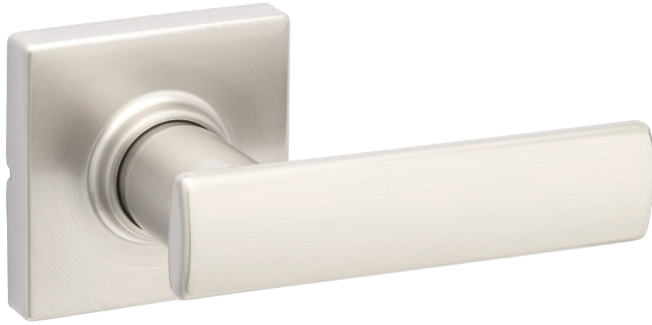

15
Satin
Nickel

514
Matte
Black

26
Polished
Chrome

#1 SELLING U.S. LOCK BRAND*

*Source: Numerator TruView, Unit Share Report, 2023

1588727_1123

ARROYO

Available Finishes

15
Satin
Nickel

514
Matte
Black

26
Polished
Chrome

#1 SELLING U.S. LOCK BRAND*

*Source: Numerator TruView, Unit Share Report, 2023

1588727_1123

BRETON

Available Finishes

15
Satin
Nickel

514
Matte
Black

26
Polished
Chrome

#1 SELLING U.S. LOCK BRAND*

*Source: Numerator TruView, Unit Share Report, 2023

1588727_1123

BALBOA

Available Finishes

15
Satin
Nickel

514
Matte
Black

26
Polished
Chrome

#1 SELLING U.S. LOCK BRAND*

*Source: Numerator TruView, Unit Share Report, 2023

1588727_1123

HALIFAX

Available Finishes