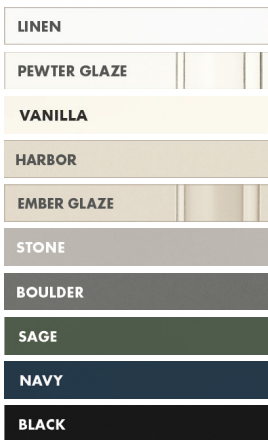

MAPLE

PAINTED

DURAFORM

*FINISHING NOTES Painted doors feature engineered wood center panels for a superior finish.