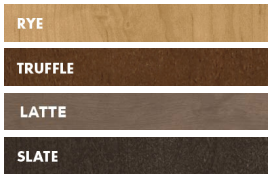

Level 5

DOOR STYLES

Full Overlay, Recessed Panel

Full Overlay, Raised Panel

MAPLE

PAINTED

*FINISHING NOTES Painted doors feature engineered wood center panels for a superior finish.