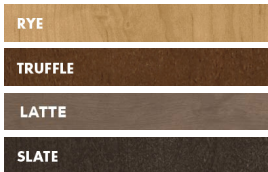

## DOOR STYLES

**KINSDALE**

Full Overlay, Recessed Panel

**SONOMA**

Full Overlay, Recessed Panel

**LAUSANNE**

Full Overlay, Veneer Slab

### MAPLE