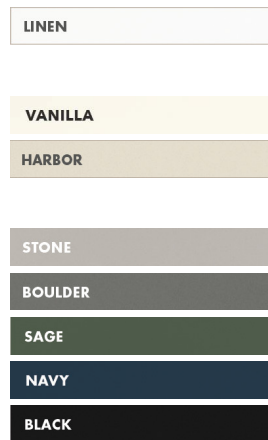

MAPLE

PAINTED

DURAFORM

*FINISHING NOTES Painted doors feature engineered wood center panels for a superior finish.