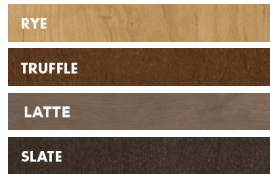

Level 5

DOOR STYLES

Full Overlay, Recessed Panel

Full Overlay, Raised Panel

MAPLE

PAINTED

*FINISHING NOTES Painted doors feature engineered wood center panels for a superior finish.