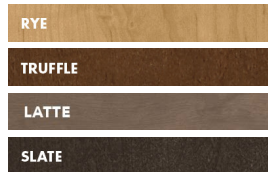

## DOOR STYLES

**KINSDALE**

Full Overlay, Recessed Panel

**SONOMA**

Full Overlay, Recessed Panel

**LAUSANNE**

Full Overlay, Veneer Slab

### MAPLE