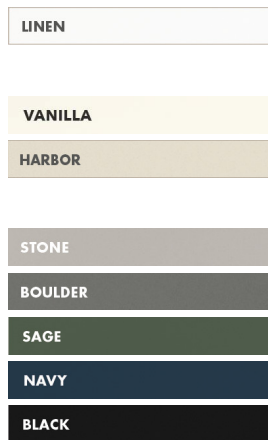

MAPLE

PAINTED

DURAFORM

*FINISHING NOTES Painted doors feature engineered wood center panels for a superior finish.