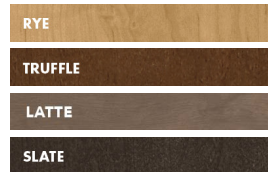

## DOOR STYLES

**KINSDALE**

Full Overlay, Recessed Panel

**SONOMA**

Full Overlay, Recessed Panel

**LAUSANNE**

Full Overlay, Veneer Slab

### MAPLE