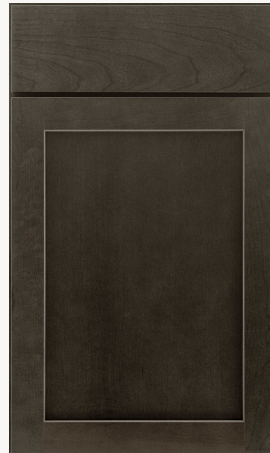

ESPRESSO

LINEN

HARBOR

STONE

ESPRESSO

*FINISHING NOTES Painted doors feature engineered wood center panels for a superior finish.

Level 2

DOOR STYLES

KINSDALE

Full Overlay, Recessed Panel

SONOMA

Full Overlay, Recessed Panel

LAUSANNE

Full Overlay, Veneer Slab

MADDOX

Full Overlay, Recessed Panel