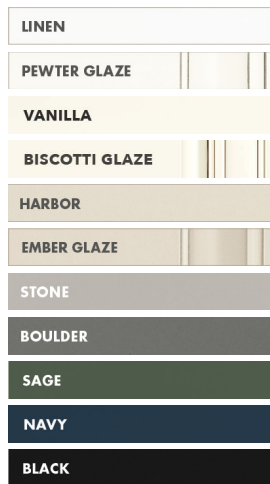

PEWTER GLAZE

VANILLA

BISCOTTI GLAZE

HARBOR

EMBER GLAZE

STONE

BOULDER

SAGE

NAVY

BLACK

Level 5

DOOR STYLES

CHARLESTON

Full Overlay, Recessed Panel

SIERRA VISTA

Full Overlay, Raised Panel

MAPLE

PAINTED

*FINISHING NOTES Painted doors feature engineered wood center panels for a superior finish.