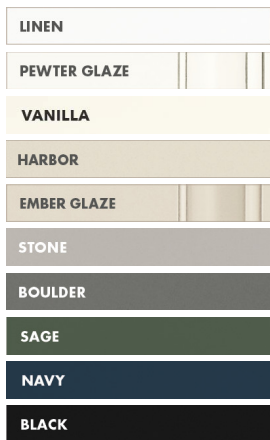

BOULDER

SAGE

NAVY

BLACK

DURAFORM

LINEN

HARBOR

STONE

KINSDALE

Full Overlay, Recessed Panel

SONOMA

Full Overlay, Recessed Panel

LAUSANNE

Full Overlay, Veneer Slab

MADDOX

Full Overlay, Recessed Panel

MAPLE

PAINTED

DURAFORM

*FINISHING NOTES Painted doors feature engineered wood center panels for a superior finish.

Level 3

DOOR STYLES

NEW HAVEN

Full Overlay, Recessed Panel