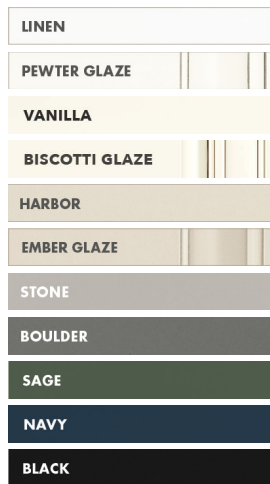

MAPLE

PAINTED

DURAFORM

*FINISHING NOTES Painted doors feature engineered wood center panels for a superior finish.

Level 3

DOOR STYLES

NEW HAVEN

Full Overlay, Recessed Panel

MADDOX

Full Overlay, Recessed Panel

MAPLE

PAINTED

*FINISHING NOTES Painted doors feature engineered wood center panels for a superior finish.

Level 4

DOOR STYLES

WINDSOR