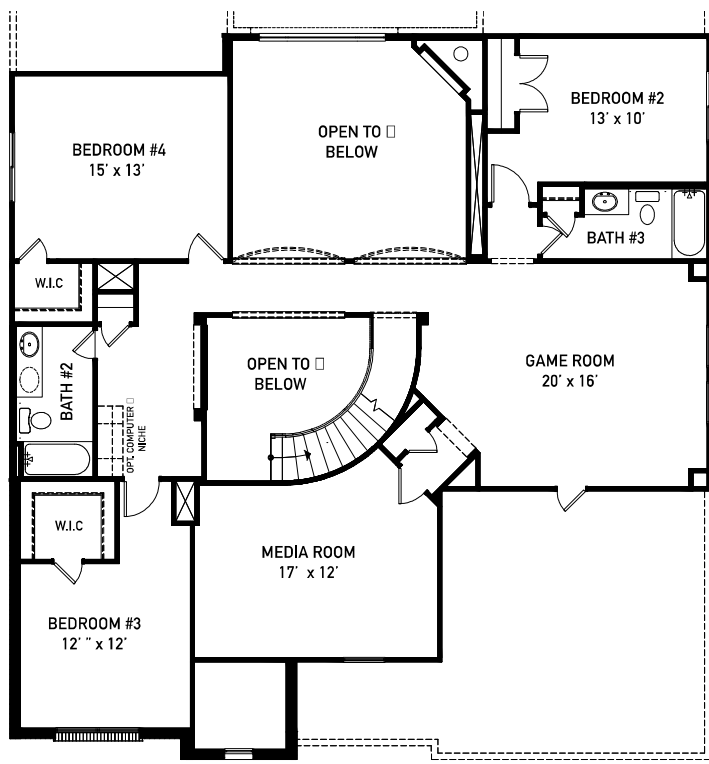

newmarkhomes.com

ARROYO DIVIDE at Rough Hollow

Rob Roy

FIRST FLOOR PLAN

SECOND FLOOR PLAN

FEATURES:

- 3,673 SQUARE FT.
- 4 BEDROOM
- 3 1/2 BATHROOM
- 3 CAR GARAGE

OPT. STUDY

OPT. OWNER'S BAY

OPT. OUTDOOR LIVING

3 CAR GARAGE (INCLUDED)

OPT. 4TH CAR GARAGE

REV 2/20 (50)

These drawings are conceptual only and are for the convenience of reference. They should not be relied upon as representations, express or implied, of the final detail of the residences. The builder expressly reserves the right to make modifications, revisions, and changes it deems desirable in its sole and absolute discretion. Dimensions and square footages are approximate and may vary with actual construction.