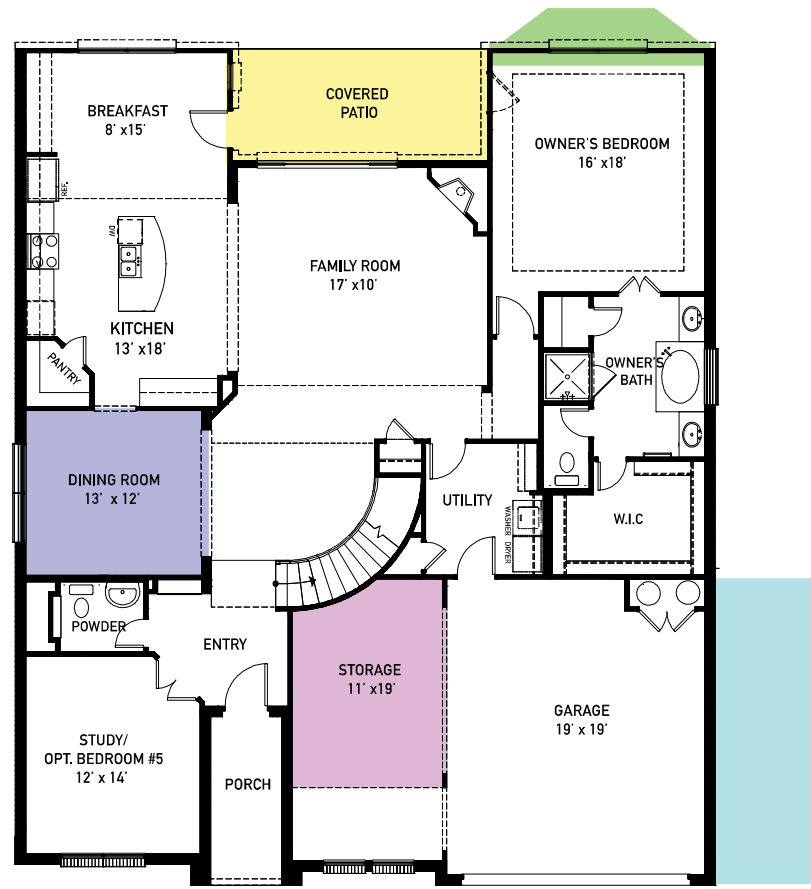

newmarkhomes.com

ARROYO DIVIDE at Rough Hollow

Rob Roy

FIRST FLOOR PLAN

SECOND FLOOR PLAN

FEATURES:

- 3,673 SQUARE FT.
- 4 BEDROOM
- 3 1/2 BATHROOM
- 3 CAR GARAGE

OPT. STUDY