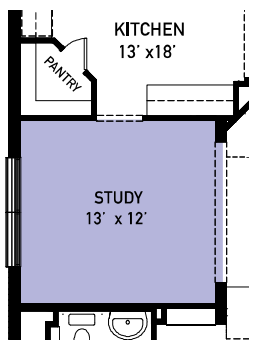

newmarkhomes.com

ARROYO DIVIDE at Rough Hollow

Rob Roy

FIRST FLOOR PLAN

SECOND FLOOR PLAN

FEATURES:

- 3,673 SQUARE FT.
- 4 BEDROOM
- 3 1/2 BATHROOM
- 3 CAR GARAGE

OPT. STUDY

OPT. OWNER'S BAY

OPT. OUTDOOR LIVING

3 CAR GARAGE (INCLUDED)

OPT. 4TH CAR GARAGE

REV 2/20 (50)

These drawings are conceptual only and are for the convenience of reference. They should not be relied upon as representations, express or implied, of the final detail of the residences. The builder expressly reserves the right to make modifications, revisions, and changes it deems desirable in its sole and absolute discretion. Dimensions and square footages are approximate and may vary with actual construction.