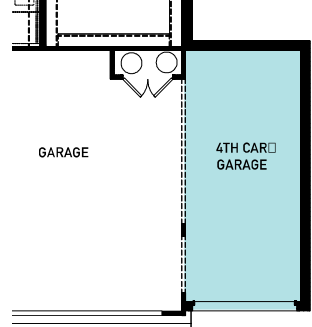

newmarkhomes.com

ARROYO DIVIDE at Rough Hollow

Rob Roy

FIRST FLOOR PLAN

SECOND FLOOR PLAN

FEATURES:

- 3,673 SQUARE FT.
- 4 BEDROOM
- 3 1/2 BATHROOM
- 3 CAR GARAGE

OPT. STUDY

OPT. OWNER'S BAY

OPT. OUTDOOR LIVING

3 CAR GARAGE (INCLUDED)

OPT. 4TH CAR GARAGE

REV 2/20 (50)

These drawings are conceptual only and are for the convenience of reference. They should not be relied upon as representations, express or implied, of the final detail of the residences. The builder expressly reserves the right to make modifications, revisions, and changes it deems desirable in its sole and absolute discretion. Dimensions and square footages are approximate and may vary with actual construction.