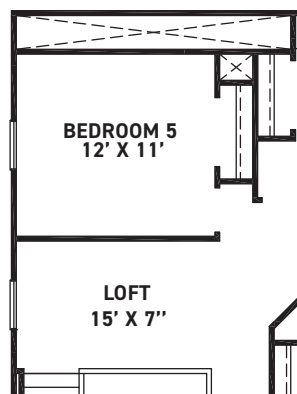

newmarkhomes.com

FIRST FLOOR PLAN

TUB @ MAIN BATH OPTION

COVERED PATIO OPTION

EXTENDED COVERED PATIO OPTION

BEDROOM 5 OPTION

SECOND FLOOR PLAN

FEATURES:

- 2203 SQUARE FT.
- 4 BEDROOM
- 2-1/2 BATHROOM
- 2 CAR GARAGE

REV 06/24 (4021)

These drawings are conceptual only and are for the convenience of reference. They should not be relied upon as representations, express or implied, of the final detail of the residences. The builder expressly reserves the right to make modifications, revisions, and changes it deems desirable in its sole and absolute discretion. Dimensions and square footages are approximate and may vary with actual construction. Due to design and footage requirements not all options/elevations are available in all locations.