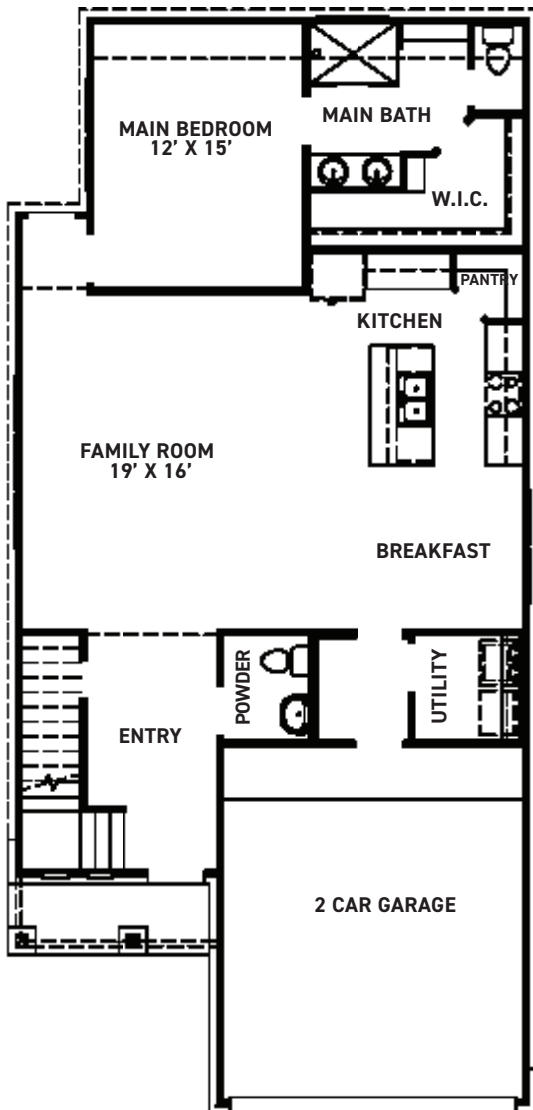

Just Reduced

5206 Murillo Drive

Iowa Colony, TX 77583 | MLS #89531644
\$425,019

Sq Ft	Beds	Baths	Stories	Garage
2,203	4	2.5	2	2

Welcome home to Newmark Homes in Meridiana! This stunning Poppy floor plan has 4 bedrooms, 2.5 baths and 2-car garage. This home boasts a massive family room that is open to the Kitchen, perfect for entertaining! The kitchen island is ... [READ MORE »](#)

ELEVATION 1

ELEVATION 2

ELEVATION 3

REV 06/24(402)

These drawings are conceptual only and are for the convenience of reference. They should not be relied upon as representations, express or implied, of the final detail of the residences. The builder expressly reserves the right to make modifications, revisions, and changes it deems desirable in its sole and absolute discretion. Dimensions and square footages are approximate and may vary with actual construction. Due to design and footage requirements not all options/elevations are available in all locations.

newmarkhomes.com

FIRST FLOOR PLAN

TUB @ MAIN BATH OPTION

COVERED PATIO OPTION

EXTENDED COVERED PATIO OPTION

BEDROOM 5 OPTION

SECOND FLOOR PLAN

FEATURES:

- 2203 SQUARE FT.
- 4 BEDROOM
- 2-1/2 BATHROOM
- 2 CAR GARAGE

REV 06/24 (4021)

These drawings are conceptual only and are for the convenience of reference. They should not be relied upon as representations, express or implied, of the final detail of the residences. The builder expressly reserves the right to make modifications, revisions, and changes it deems desirable in its sole and absolute discretion. Dimensions and square footages are approximate and may vary with actual construction. Due to design and footage requirements not all options/elevations are available in all locations.