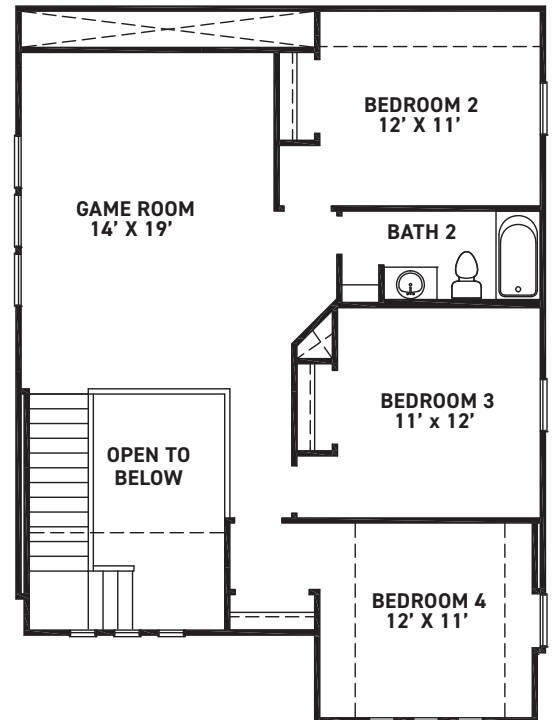

newmarkhomes.com

FIRST FLOOR PLAN

TUB @ MAIN BATH OPTION

COVERED PATIO OPTION

EXTENDED COVERED PATIO OPTION

BEDROOM 5 OPTION

SECOND FLOOR PLAN

FEATURES:

- 2203 SQUARE FT.
- 4 BEDROOM
- 2-1/2 BATHROOM
- 2 CAR GARAGE

REV 06/24 (4021)

These drawings are conceptual only and are for the convenience of reference. They should not be relied upon as representations, express or implied, of the final detail of the residences. The builder expressly reserves the right to make modifications, revisions, and changes it deems desirable in its sole and absolute discretion. Dimensions and square footages are approximate and may vary with actual construction. Due to design and footage requirements not all options/elevations are available in all locations.