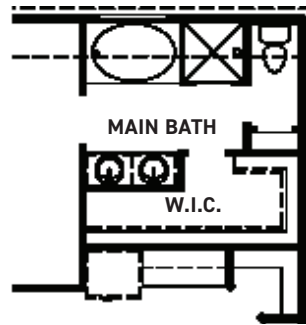

ELEVATION 1

ELEVATION 2

ELEVATION 3

REV 06/24(402)

These drawings are conceptual only and are for the convenience of reference. They should not be relied upon as representations, express or implied, of the final detail of the residences. The builder expressly reserves the right to make modifications, revisions, and changes it deems desirable in its sole and absolute discretion. Dimensions and square footages are approximate and may vary with actual construction. Due to design and footage requirements not all options/elevations are available in all locations.

newmarkhomes.com

FIRST FLOOR PLAN

TUB @ MAIN BATH OPTION

COVERED PATIO OPTION

EXTENDED COVERED PATIO OPTION

BEDROOM 5 OPTION

SECOND FLOOR PLAN

FEATURES: