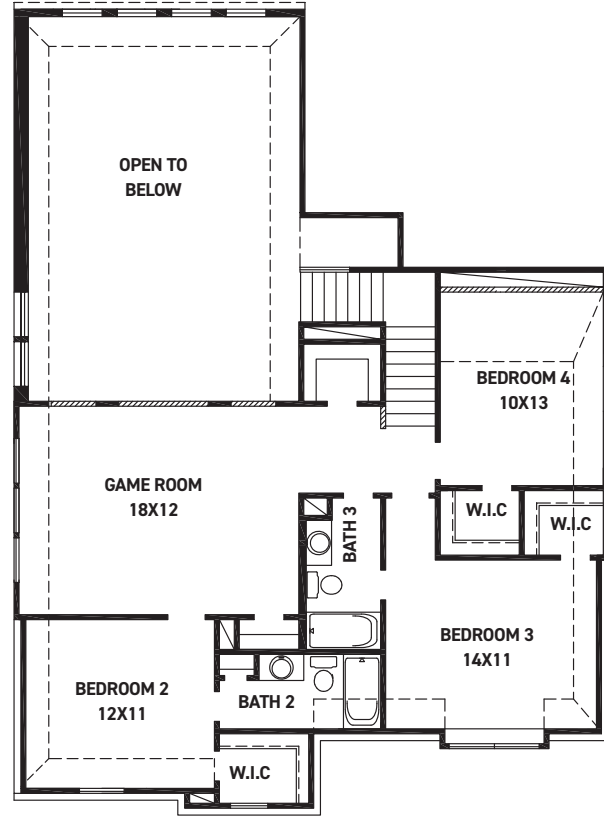

ELEVATION 1

ELEVATION 3

ELEVATION 4

ELEVATION 5

REV 06/24 (5)

These drawings are conceptual only and are for the convenience of reference. They should not be relied upon as representations, express or implied, of the final detail of the residences. The builder expressly reserves the right to make modifications, revisions, and changes it deems desirable in its sole and absolute discretion. Dimensions and square footages are approximate and may vary with actual construction. Due to design and footage requirements not all options/elevations are available in all locations.

newmarkhomes.com

FIRST FLOOR PLAN

SECOND FLOOR PLAN

FEATURES:

- 2,698 SQUARE FT.
- 4 BEDROOM
- 3 1/2 BATHROOM
- 2 CAR GARAGE

OPT. ENLARGED MAIN SHOWER

OPT. FIREPLACE

OPT. MEDIA ROOM +176 SQ. FT.