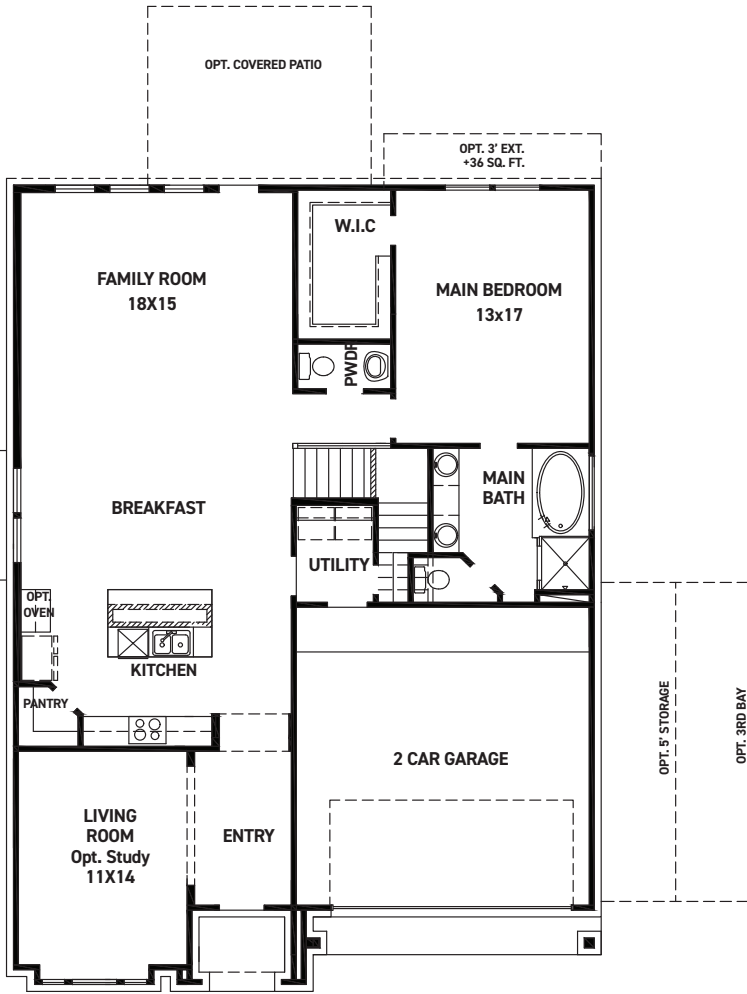

ELEVATION 1

ELEVATION 3

ELEVATION 4

ELEVATION 5

REV 06/24 (5)

These drawings are conceptual only and are for the convenience of reference. They should not be relied upon as representations, express or implied, of the final detail of the residences. The builder expressly reserves the right to make modifications, revisions, and changes it deems desirable in its sole and absolute discretion. Dimensions and square footages are approximate and may vary with actual construction. Due to design and footage requirements not all options/elevations are available in all locations.

newmarkhomes.com

FIRST FLOOR PLAN

SECOND FLOOR PLAN

FEATURES:

- 2,698 SQUARE FT.
- 4 BEDROOM
- 3 1/2 BATHROOM
- 2 CAR GARAGE

OPT. ENLARGED MAIN SHOWER

OPT. FIREPLACE

OPT. MEDIA ROOM +176 SQ. FT.