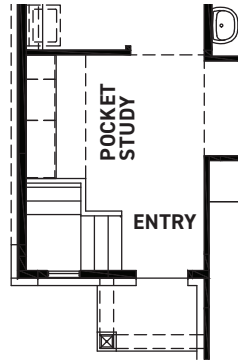

Community Sales Manager
Aness Al Dahan
(346) 730-5459
aaldahan@newmarkhomes.com
Rene Bingle
512-903-2681
rbingle@newmarkhomes.com

ELEVATION 1

ELEVATION 2

ELEVATION 3

REV 10/24 (401J)

These drawings are conceptual only and are for the convenience of reference. They should not be relied upon as representations, express or implied, of the final detail of the residences. The builder expressly reserves the right to make modifications, revisions, and changes it deems desirable in its sole and absolute discretion. Dimensions and square footages are approximate and may vary with actual construction.

newmarkhomes.com

FIRST FLOOR PLAN

POCKET STUDY OPTION

TUB @ MAIN BATH OPTION

COVERED PATIO OPTION

EXTENDED COVERED PATIO OPTION

STUDY OPTION

BEDROOM 4 BATH 3 ILO LIVING

VAULT OPTION

BEDROOM 5 OPTION

SECOND FLOOR PLAN

FEATURES:

- 2223 SQUARE FT.
- 3 BEDROOM
- 2-1/2 BATHROOM
- 2 CAR GARAGE

REV 10/24(401J)

These drawings are conceptual only and are for the convenience of reference. They should not be relied upon as representations, express or implied, of the final detail of the residences. The builder expressly reserves the right to make modifications, revisions, and changes it deems desirable in its sole and absolute discretion. Dimensions and square footages are approximate and may vary with actual construction.