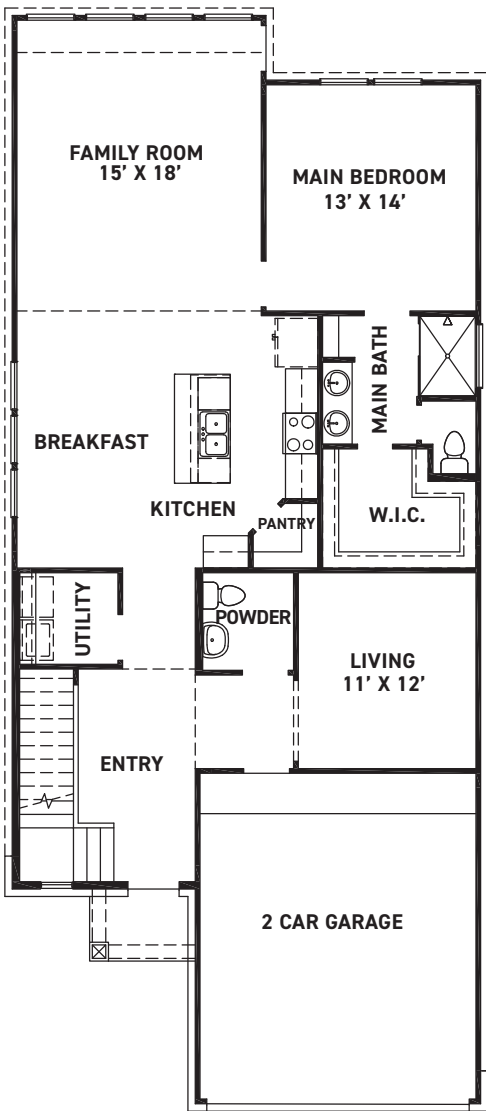

# 5222 Murillo Drive

Iowa Colony, TX 77583 | MLS #23971467  
\$429,129

Sq Ft	Beds	Baths	Stories	Garage
<b>2,223</b>	<b>3</b>	<b>2.5</b>	<b>2</b>	<b>2</b>

Welcome to Newmark Homes in Meridiana! This is our Bluebell plan elevation 1 with white and grey exterior. Enjoy the together time in the family room, breakfast and kitchen area with this open floor plan. The study is located away from...  
[READ MORE »](#)

## Plan Your Visit

Meridiana 40' Model  
Bluebell Plan  
Model Now Open!  
5311 Majestic Court  
Manvel, TX 77578

---

MODEL HOME HOURS  
Monday to Saturday: 10 a.m. - 6 p.m.  
Sunday: 12 p.m. - 6 p.m.

---

Community Sales Manager  
Rene Bingle  
[512-903-2681](tel:512-903-2681)  
[rbingle@newmarkhomes.com](mailto:rbingle@newmarkhomes.com)

---

**ELEVATION 1**

**ELEVATION 2**

**ELEVATION 3**

REV 1/22 (401J)

These drawings are conceptual only and are for the convenience of reference. They should not be relied upon as representations, express or implied, of the final detail of the residences. The builder expressly reserves the right to make modifications, revisions, and changes it deems desirable in its sole and absolute discretion. Dimensions and square footages are approximate and may vary with actual construction.

[newmarkhomes.com](http://newmarkhomes.com)

**FIRST FLOOR PLAN**

**FEATURES:**

- 2223 SQUARE FT.
- 3 BEDROOM
- 2-1/2 BATHROOM
- 2 CAR GARAGE

**SECOND FLOOR PLAN**

REV 1/22(401J)

These drawings are conceptual only and are for the convenience of reference. They should not be relied upon as representations, express or implied, of the final detail of the residences. The builder expressly reserves the right to make modifications, revisions, and changes it deems desirable in its sole and absolute discretion. Dimensions and square footages are approximate and may vary with actual construction.