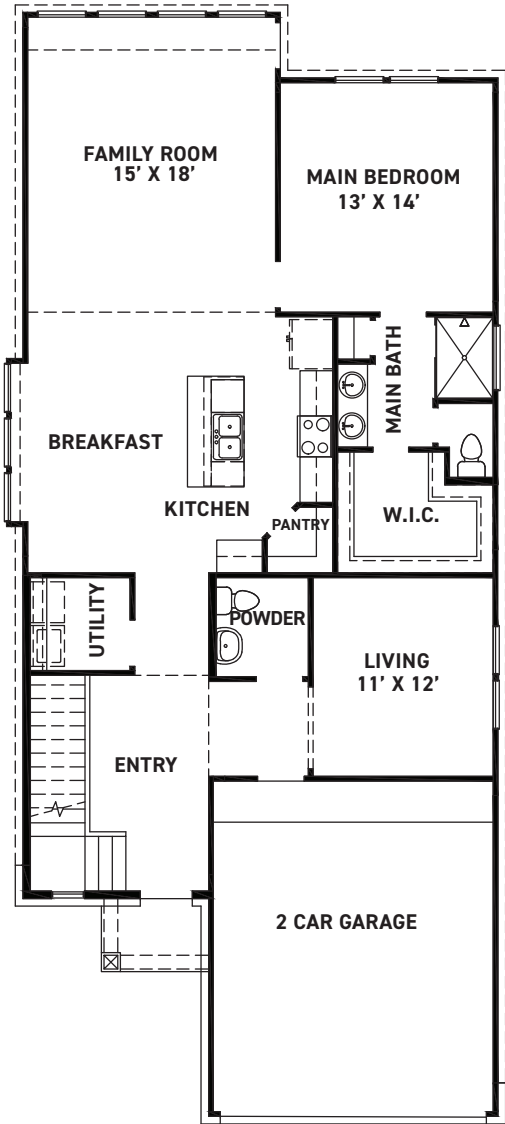

Up to 20k Flex Allowance

5222 Murillo Drive

Iowa Colony, TX 77583 | MLS #23971467
\$415,000

Sq Ft	Beds	Baths	Stories	Garage
2,223	3	2.5	2	2

Welcome to Newmark Homes in Meridiana! This is our Bluebell plan elevation 1 with white and grey exterior. Enjoy the together time in the family room, breakfast and kitchen area with this open floor plan. The study is located away from...
[READ MORE »](#)

Plan Your Visit

Meridiana 40' Model
Bluebell Plan
Ask Us About Our Up To 20k Flex Allowance!

5311 Majestic Court
Manvel, TX 77578

MODEL HOME HOURS
Monday to Saturday: 10 a.m. - 6 p.m.
Sunday: 12 p.m. - 6 p.m.

newmarkhomes.com

FIRST FLOOR PLAN

POCKET STUDY OPTION

TUB @ MAIN BATH OPTION

COVERED PATIO OPTION

EXTENDED COVERED PATIO OPTION

STUDY OPTION

BEDROOM 4 BATH 3 ILO LIVING

VAULT OPTION

BEDROOM 5 OPTION

SECOND FLOOR PLAN

FEATURES:

- 2223 SQUARE FT.
- 3 BEDROOM
- 2-1/2 BATHROOM
- 2 CAR GARAGE

REV 10/24(401J)

These drawings are conceptual only and are for the convenience of reference. They should not be relied upon as representations, express or implied, of the final detail of the residences. The builder expressly reserves the right to make modifications, revisions, and changes it deems desirable in its sole and absolute discretion. Dimensions and square footages are approximate and may vary with actual construction.