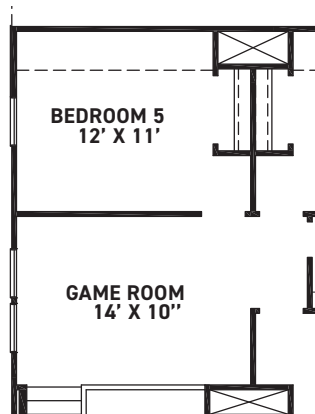

Community Sales Manager  
Rene Bingle  
[512-903-2681](tel:512-903-2681)  
[rbingle@newmarkhomes.com](mailto:rbingle@newmarkhomes.com)

---

**ELEVATION 1**

**ELEVATION 2**

**ELEVATION 3**

REV 1/22 (401J)

These drawings are conceptual only and are for the convenience of reference. They should not be relied upon as representations, express or implied, of the final detail of the residences. The builder expressly reserves the right to make modifications, revisions, and changes it deems desirable in its sole and absolute discretion. Dimensions and square footages are approximate and may vary with actual construction.

[newmarkhomes.com](http://newmarkhomes.com)

**FIRST FLOOR PLAN**

**FEATURES:**

- 2223 SQUARE FT.
- 3 BEDROOM
- 2-1/2 BATHROOM
- 2 CAR GARAGE

**SECOND FLOOR PLAN**

REV 1/22(401J)

These drawings are conceptual only and are for the convenience of reference. They should not be relied upon as representations, express or implied, of the final detail of the residences. The builder expressly reserves the right to make modifications, revisions, and changes it deems desirable in its sole and absolute discretion. Dimensions and square footages are approximate and may vary with actual construction.