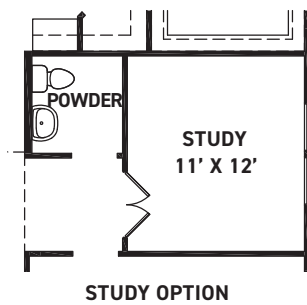

Community Sales Manager  
Rene Bingle  
[512-903-2681](tel:512-903-2681)  
[rbingle@newmarkhomes.com](mailto:rbingle@newmarkhomes.com)

---

**ELEVATION 1**

**ELEVATION 2**

**ELEVATION 3**

REV 1/22 (401J)

These drawings are conceptual only and are for the convenience of reference. They should not be relied upon as representations, express or implied, of the final detail of the residences. The builder expressly reserves the right to make modifications, revisions, and changes it deems desirable in its sole and absolute discretion. Dimensions and square footages are approximate and may vary with actual construction.

[newmarkhomes.com](http://newmarkhomes.com)

**FIRST FLOOR PLAN**

**FEATURES:**

- 2223 SQUARE FT.
- 3 BEDROOM
- 2-1/2 BATHROOM
- 2 CAR GARAGE

**SECOND FLOOR PLAN**

REV 1/22(401J)

These drawings are conceptual only and are for the convenience of reference. They should not be relied upon as representations, express or implied, of the final detail of the residences. The builder expressly reserves the right to make modifications, revisions, and changes it deems desirable in its sole and absolute discretion. Dimensions and square footages are approximate and may vary with actual construction.