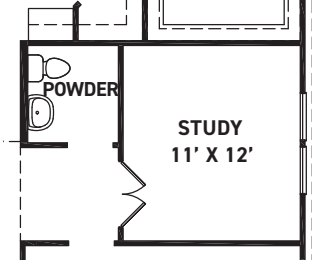

newmarkhomes.com

FIRST FLOOR PLAN

POCKET STUDY OPTION

TUB @ MAIN BATH OPTION

COVERED PATIO OPTION

EXTENDED COVERED PATIO OPTION

STUDY OPTION

BEDROOM 4 BATH 3 ILO LIVING

VAULT OPTION

BEDROOM 5 OPTION

SECOND FLOOR PLAN

FEATURES:

- 2223 SQUARE FT.
- 3 BEDROOM
- 2-1/2 BATHROOM
- 2 CAR GARAGE

REV 10/24(401J)

These drawings are conceptual only and are for the convenience of reference. They should not be relied upon as representations, express or implied, of the final detail of the residences. The builder expressly reserves the right to make modifications, revisions, and changes it deems desirable in its sole and absolute discretion. Dimensions and square footages are approximate and may vary with actual construction.