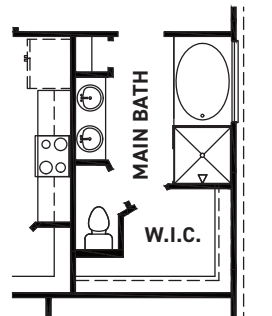

Community Sales Manager
Aness Al Dahan
(346) 730-5459
aaldahan@newmarkhomes.com
Rene Bingle
512-903-2681
rbingle@newmarkhomes.com

ELEVATION 1

ELEVATION 2

ELEVATION 3

REV 10/24 (401J)

These drawings are conceptual only and are for the convenience of reference. They should not be relied upon as representations, express or implied, of the final detail of the residences. The builder expressly reserves the right to make modifications, revisions, and changes it deems desirable in its sole and absolute discretion. Dimensions and square footages are approximate and may vary with actual construction.

newmarkhomes.com

FIRST FLOOR PLAN

POCKET STUDY OPTION

TUB @ MAIN BATH OPTION

COVERED PATIO OPTION

EXTENDED COVERED PATIO OPTION

STUDY OPTION

BEDROOM 4 BATH 3 ILO LIVING

VAULT OPTION

BEDROOM 5 OPTION

SECOND FLOOR PLAN

FEATURES:

- 2223 SQUARE FT.
- 3 BEDROOM
- 2-1/2 BATHROOM
- 2 CAR GARAGE

REV 10/24(401J)

These drawings are conceptual only and are for the convenience of reference. They should not be relied upon as representations, express or implied, of the final detail of the residences. The builder expressly reserves the right to make modifications, revisions, and changes it deems desirable in its sole and absolute discretion. Dimensions and square footages are approximate and may vary with actual construction.