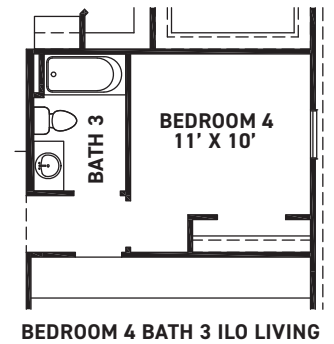

Community Sales Manager  
Rene Bingle  
[512-903-2681](tel:512-903-2681)  
[rbingle@newmarkhomes.com](mailto:rbingle@newmarkhomes.com)

---

**ELEVATION 1**

**ELEVATION 2**

**ELEVATION 3**

REV 1/22 (401J)

These drawings are conceptual only and are for the convenience of reference. They should not be relied upon as representations, express or implied, of the final detail of the residences. The builder expressly reserves the right to make modifications, revisions, and changes it deems desirable in its sole and absolute discretion. Dimensions and square footages are approximate and may vary with actual construction.

[newmarkhomes.com](http://newmarkhomes.com)

**FIRST FLOOR PLAN**

**FEATURES:**

- 2223 SQUARE FT.
- 3 BEDROOM
- 2-1/2 BATHROOM
- 2 CAR GARAGE

**SECOND FLOOR PLAN**

REV 1/22(401J)

These drawings are conceptual only and are for the convenience of reference. They should not be relied upon as representations, express or implied, of the final detail of the residences. The builder expressly reserves the right to make modifications, revisions, and changes it deems desirable in its sole and absolute discretion. Dimensions and square footages are approximate and may vary with actual construction.