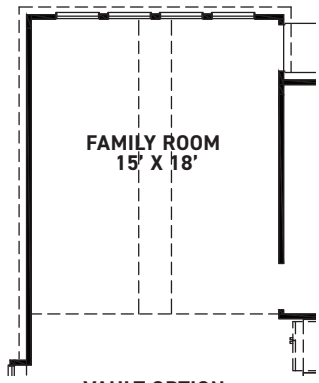

newmarkhomes.com

FIRST FLOOR PLAN

POCKET STUDY OPTION

TUB @ MAIN BATH OPTION

COVERED PATIO OPTION

EXTENDED COVERED PATIO OPTION

STUDY OPTION

BEDROOM 4 BATH 3 ILO LIVING

VAULT OPTION

BEDROOM 5 OPTION

SECOND FLOOR PLAN

FEATURES:

- 2223 SQUARE FT.
- 3 BEDROOM
- 2-1/2 BATHROOM
- 2 CAR GARAGE

REV 10/24(401J)

These drawings are conceptual only and are for the convenience of reference. They should not be relied upon as representations, express or implied, of the final detail of the residences. The builder expressly reserves the right to make modifications, revisions, and changes it deems desirable in its sole and absolute discretion. Dimensions and square footages are approximate and may vary with actual construction.