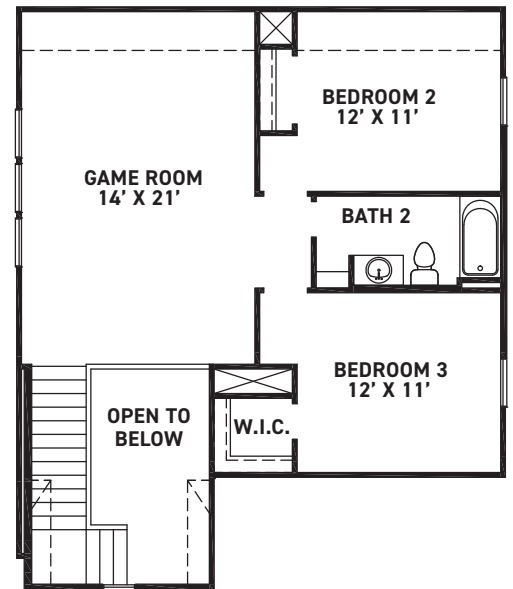

Community Sales Manager  
Rene Bingle  
[512-903-2681](tel:512-903-2681)  
[rbingle@newmarkhomes.com](mailto:rbingle@newmarkhomes.com)

---

**ELEVATION 1**

**ELEVATION 2**

**ELEVATION 3**

REV 1/22 (401J)

These drawings are conceptual only and are for the convenience of reference. They should not be relied upon as representations, express or implied, of the final detail of the residences. The builder expressly reserves the right to make modifications, revisions, and changes it deems desirable in its sole and absolute discretion. Dimensions and square footages are approximate and may vary with actual construction.

[newmarkhomes.com](http://newmarkhomes.com)

**FIRST FLOOR PLAN**

**FEATURES:**

- 2223 SQUARE FT.
- 3 BEDROOM
- 2-1/2 BATHROOM
- 2 CAR GARAGE

**SECOND FLOOR PLAN**

REV 1/22(401J)

These drawings are conceptual only and are for the convenience of reference. They should not be relied upon as representations, express or implied, of the final detail of the residences. The builder expressly reserves the right to make modifications, revisions, and changes it deems desirable in its sole and absolute discretion. Dimensions and square footages are approximate and may vary with actual construction.