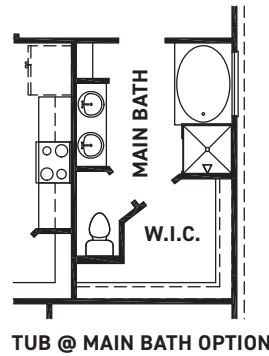

Community Sales Manager  
Rene Bingle  
[512-903-2681](tel:512-903-2681)  
[rbingle@newmarkhomes.com](mailto:rbingle@newmarkhomes.com)

---

**ELEVATION 1**

**ELEVATION 2**

**ELEVATION 3**

REV 1/22 (401J)

These drawings are conceptual only and are for the convenience of reference. They should not be relied upon as representations, express or implied, of the final detail of the residences. The builder expressly reserves the right to make modifications, revisions, and changes it deems desirable in its sole and absolute discretion. Dimensions and square footages are approximate and may vary with actual construction.

[newmarkhomes.com](http://newmarkhomes.com)

**FIRST FLOOR PLAN**

**FEATURES:**

- 2223 SQUARE FT.
- 3 BEDROOM
- 2-1/2 BATHROOM
- 2 CAR GARAGE

**SECOND FLOOR PLAN**

REV 1/22(401J)

These drawings are conceptual only and are for the convenience of reference. They should not be relied upon as representations, express or implied, of the final detail of the residences. The builder expressly reserves the right to make modifications, revisions, and changes it deems desirable in its sole and absolute discretion. Dimensions and square footages are approximate and may vary with actual construction.