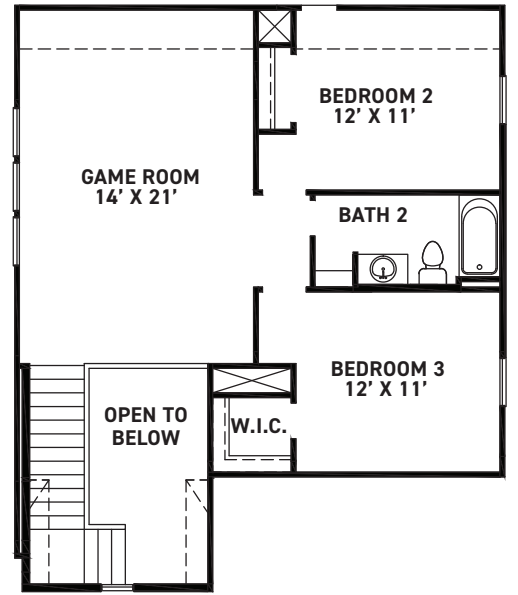

newmarkhomes.com

FIRST FLOOR PLAN

POCKET STUDY OPTION

TUB @ MAIN BATH OPTION

COVERED PATIO OPTION

EXTENDED COVERED PATIO OPTION

STUDY OPTION

BEDROOM 4 BATH 3 ILO LIVING

VAULT OPTION

BEDROOM 5 OPTION

SECOND FLOOR PLAN

FEATURES:

- 2223 SQUARE FT.
- 3 BEDROOM
- 2-1/2 BATHROOM
- 2 CAR GARAGE

REV 10/24(401J)

These drawings are conceptual only and are for the convenience of reference. They should not be relied upon as representations, express or implied, of the final detail of the residences. The builder expressly reserves the right to make modifications, revisions, and changes it deems desirable in its sole and absolute discretion. Dimensions and square footages are approximate and may vary with actual construction.